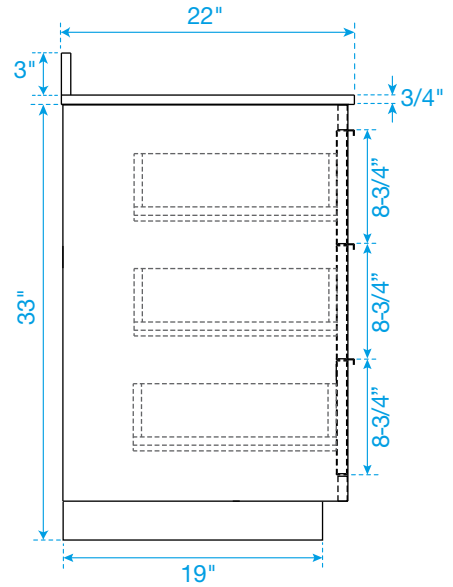

# WYNDHAM COLLECTION

TOP VIEW OF VANITY CABINET

\*Note: Due to high probability of breakage, the backsplash comes in two pieces, cut from the same piece. All measurements are  $\pm 1/4$ ".

WC-2828-72-DBL  
Quartz