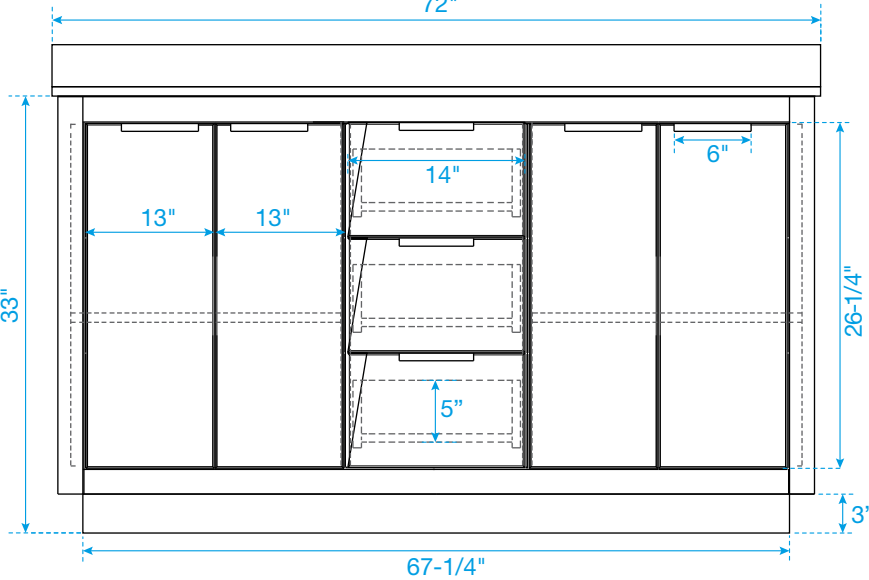

# WYNDHAM COLLECTION

TOP VIEW OF VANITY CABINET

\*Note: Due to high probability of breakage, the backsplash comes in two pieces, cut from the same piece. All measurements are  $\pm 1/4$ ".

WC-2828-72-DBL  
Quartz