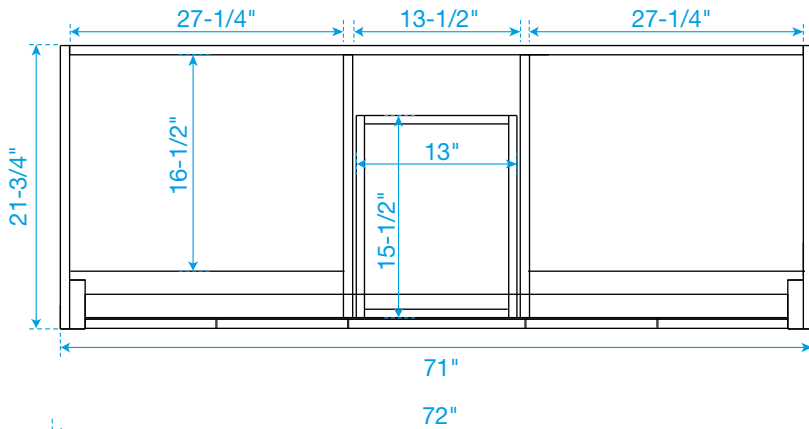

# WYNDHAM COLLECTION

TOP VIEW OF VANITY CABINET

\*Note: Due to high probability of breakage, the backsplash comes in two pieces, cut from the same piece. All measurements are  $\pm 1/4$ ".

WC-2828-72-DBL  
Quartz