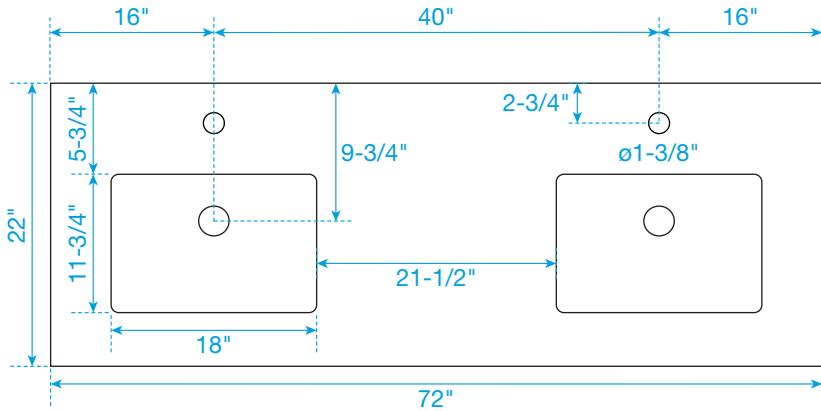

# WYNDHAM COLLECTION

TOP VIEW OF VANITY CABINET

\*Note: Due to high probability of breakage, the backsplash comes in two pieces, cut from the same piece. All measurements are  $\pm 1/4$ ".

WC-2828-72-DBL  
Quartz