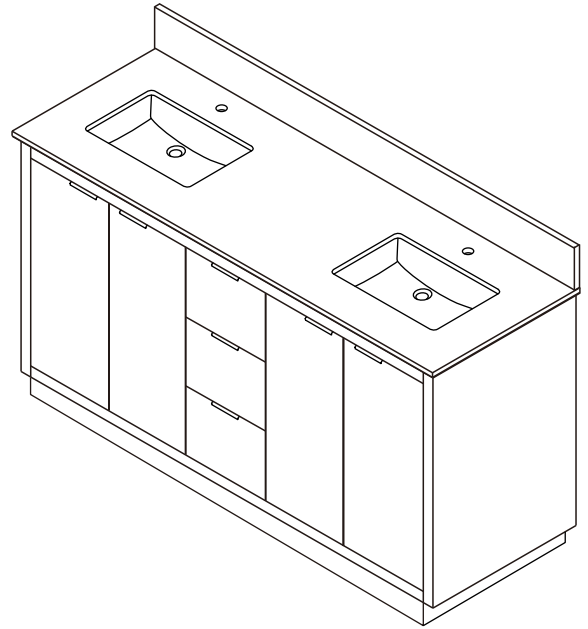

# WYNDHAM COLLECTION

TOP VIEW OF VANITY CABINET

\*Note: Due to high probability of breakage, the backsplash comes in two pieces, cut from the same piece. All measurements are  $\pm 1/4$ ".

WC-2828-72-DBL  
Quartz