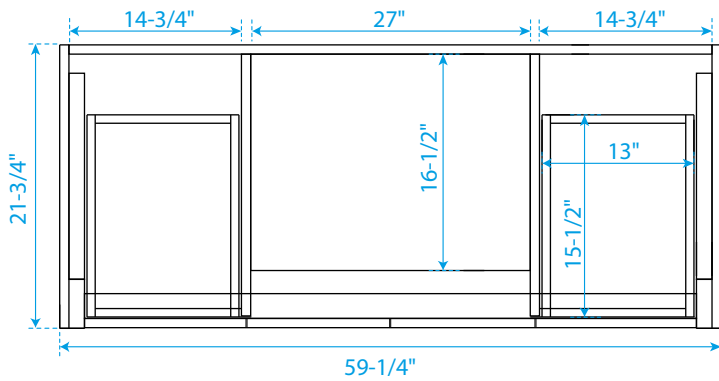

WYNDHAM COLLECTION

TOP VIEW OF VANITY CABINET

*Note: Due to high probability of breakage, the backsplash comes in two pieces, cut from the same piece. All measurements are $\pm 1/4"$.

WC-2828-60-SGL