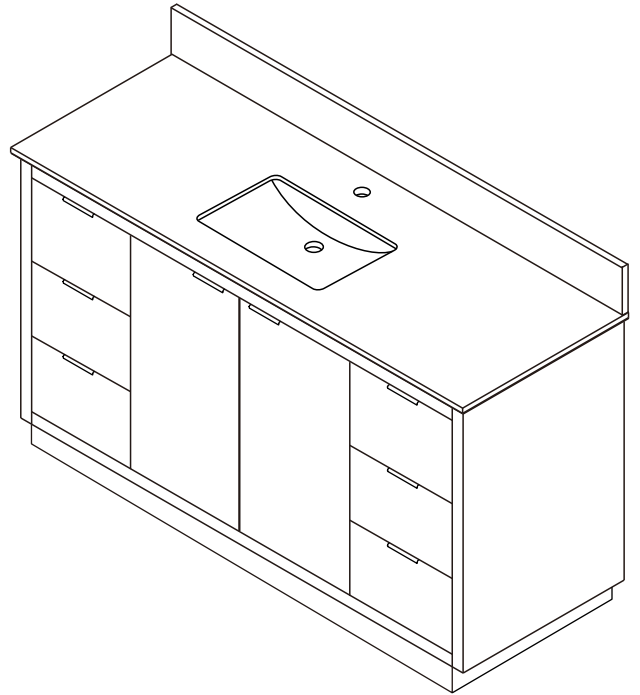

WYNDHAM COLLECTION

TOP VIEW OF VANITY CABINET

*Note: Due to high probability of breakage, the backsplash comes in two pieces, cut from the same piece. All measurements are $\pm 1/4"$.

WC-2828-60-SGL