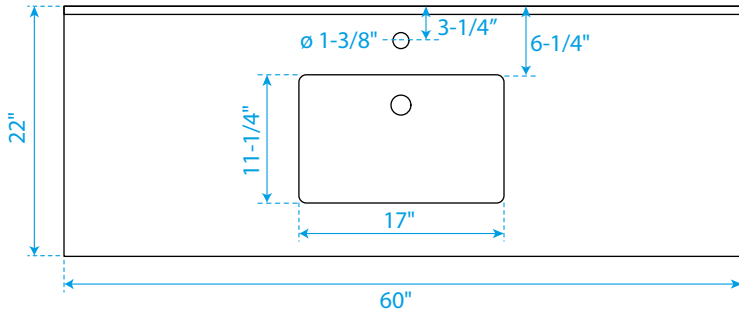

WYNDHAM COLLECTION

TOP VIEW OF VANITY CABINET

*Note: Due to high probability of breakage, the backsplash comes in two pieces, cut from the same piece. All measurements are $\pm 1/4"$.

WC-2828-60-SGL