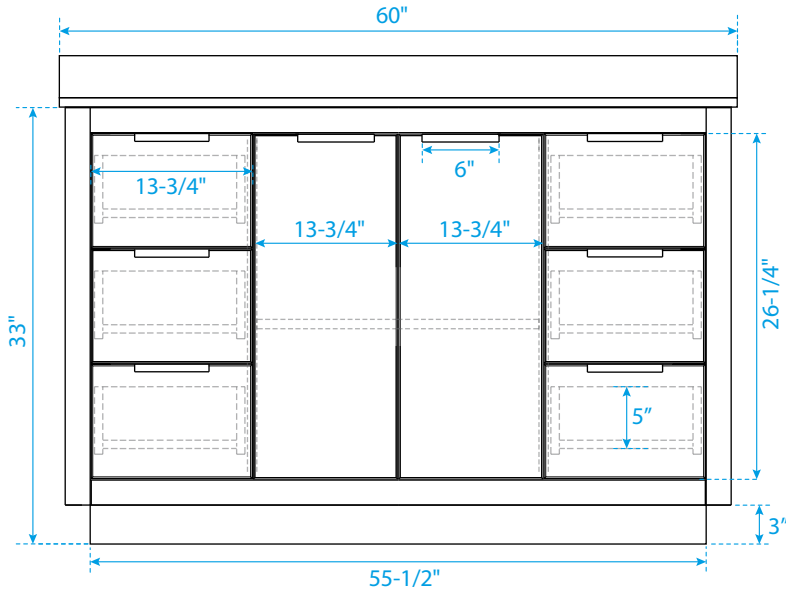

WYNDHAM COLLECTION

TOP VIEW OF VANITY CABINET

*Note: Due to high probability of breakage, the backsplash comes in two pieces, cut from the same piece. All measurements are $\pm 1/4"$.

WC-2828-60-SGL