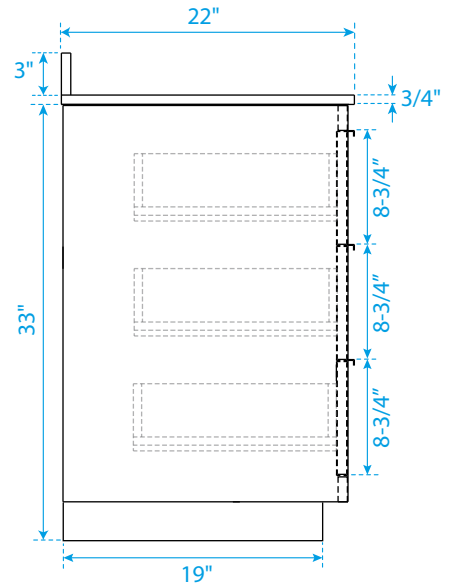

WYNDHAM COLLECTION

TOP VIEW OF VANITY CABINET

*Note: Due to high probability of breakage, the backsplash comes in two pieces, cut from the same piece. All measurements are $\pm 1/4"$.

WC-2828-60-SGL