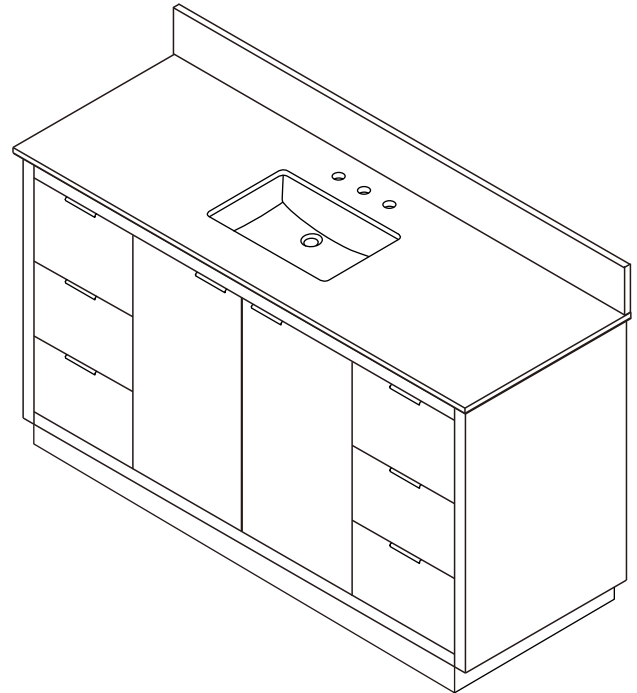

WYNDHAM COLLECTION

TOP VIEW OF VANITY CABINET

*Note: Due to high probability of breakage, the backsplash comes in two pieces, cut from the same piece. All measurements are $\pm 1/4"$.

WC-2828-60-SGL Quartz