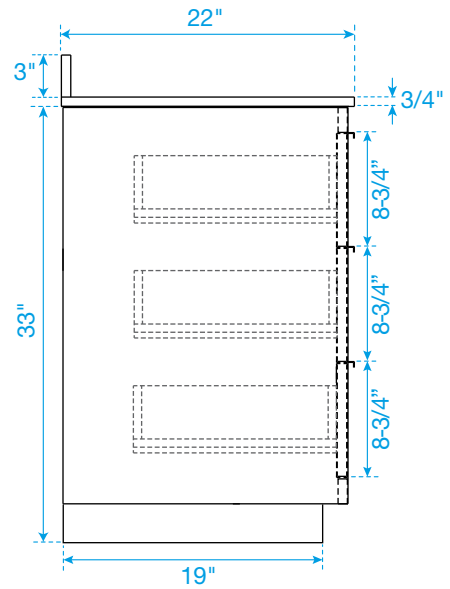

WYNDHAM COLLECTION

TOP VIEW OF VANITY CABINET

*Note: Due to high probability of breakage, the backsplash comes in two pieces, cut from the same piece. All measurements are $\pm 1/4"$.

WC-2828-60-SGL Quartz