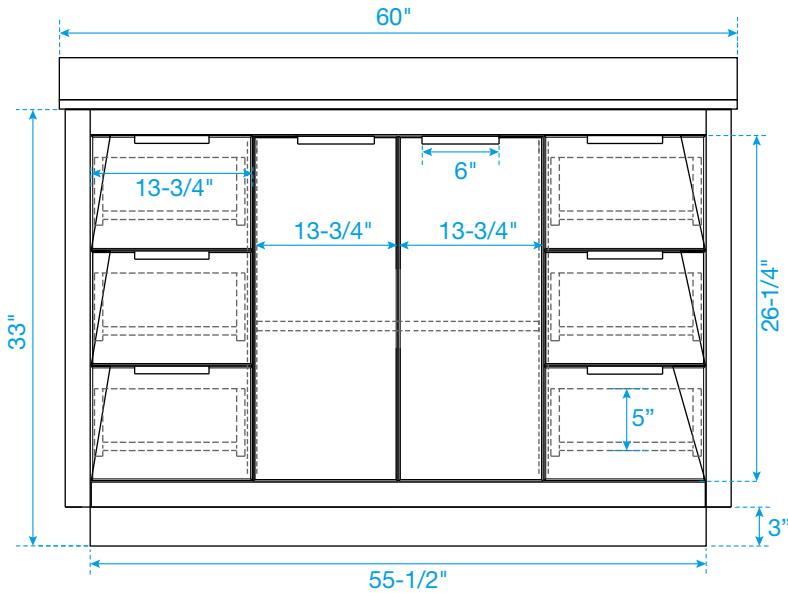

WYNDHAM COLLECTION

TOP VIEW OF VANITY CABINET

*Note: Due to high probability of breakage, the backsplash comes in two pieces, cut from the same piece. All measurements are $\pm 1/4"$.

WC-2828-60-SGL Quartz