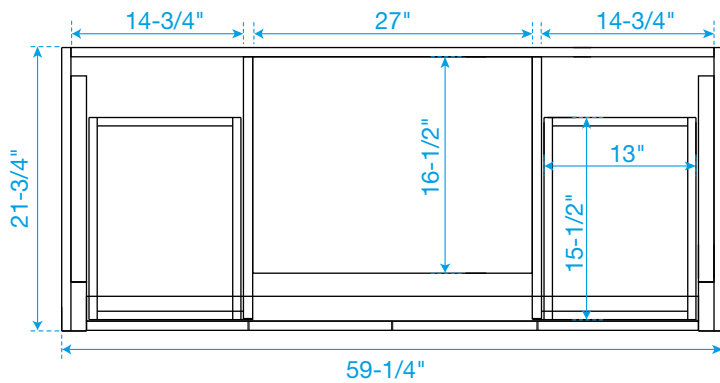

WYNDHAM COLLECTION

TOP VIEW OF VANITY CABINET

*Note: Due to high probability of breakage, the backsplash comes in two pieces, cut from the same piece. All measurements are $\pm 1/4"$.

WC-2828-60-SGL Quartz