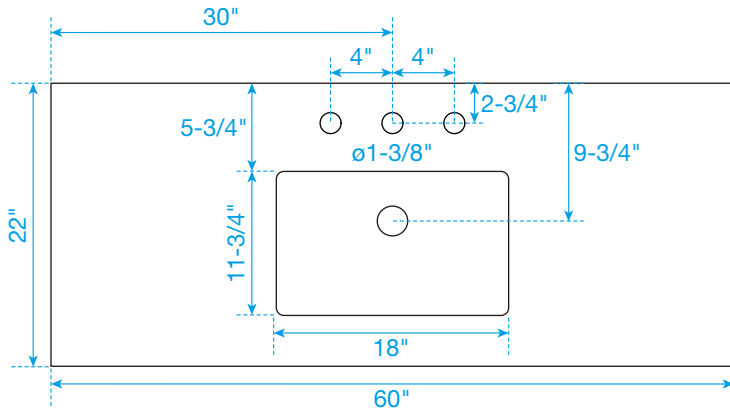

WYNDHAM COLLECTION

TOP VIEW OF VANITY CABINET

*Note: Due to high probability of breakage, the backsplash comes in two pieces, cut from the same piece. All measurements are $\pm 1/4"$.

WC-2828-60-SGL Quartz