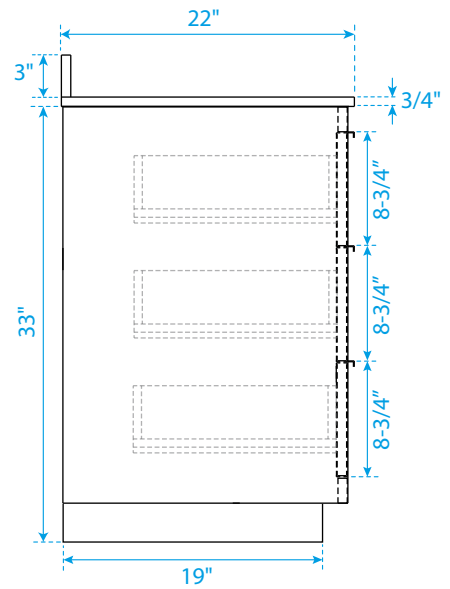

WYNDHAM COLLECTION

TOP VIEW OF VANITY CABINET

*Note: Due to high probability of breakage, the backsplash comes in two pieces, cut from the same piece. All measurements are $\pm 1/4"$.

WC-2828-60-DBL