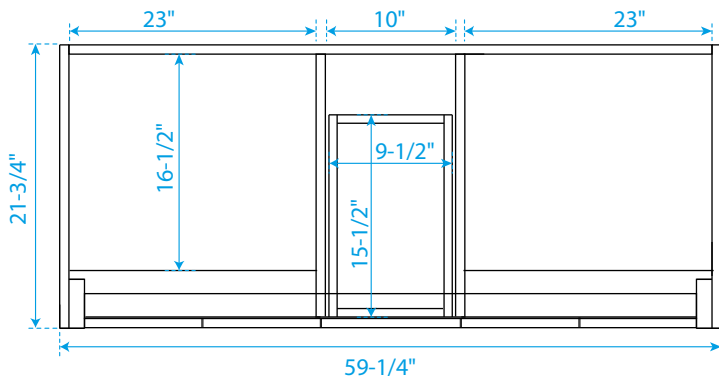

WYNDHAM COLLECTION

TOP VIEW OF VANITY CABINET

*Note: Due to high probability of breakage, the backsplash comes in two pieces, cut from the same piece. All measurements are $\pm 1/4"$.

WC-2828-60-DBL