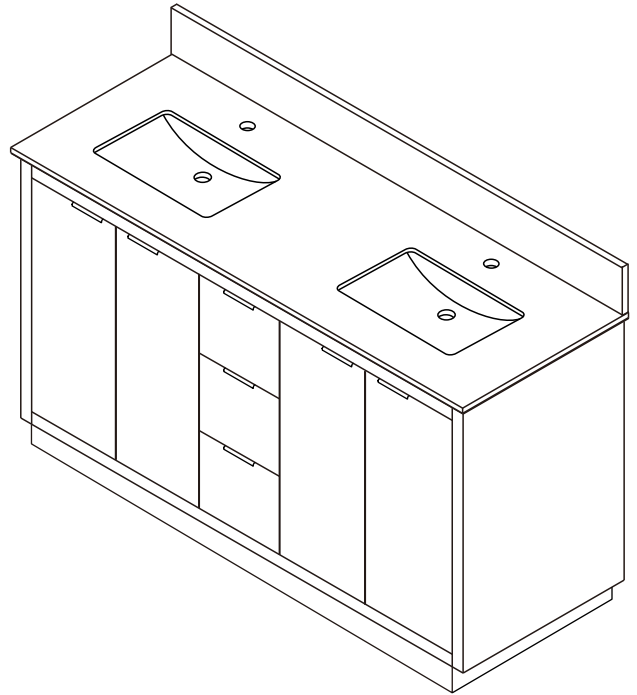

WYNDHAM COLLECTION

TOP VIEW OF VANITY CABINET

*Note: Due to high probability of breakage, the backsplash comes in two pieces, cut from the same piece. All measurements are $\pm 1/4"$.

WC-2828-60-DBL