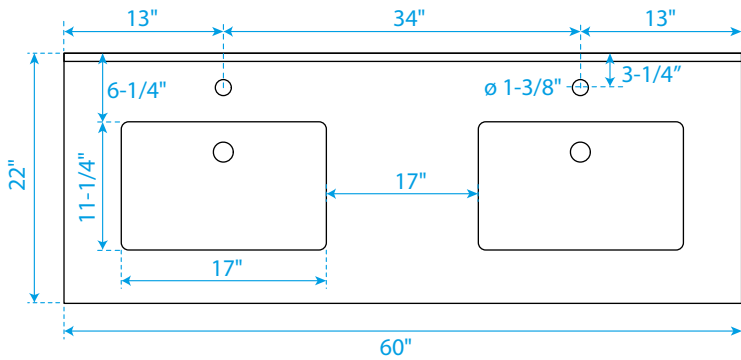

WYNDHAM COLLECTION

TOP VIEW OF VANITY CABINET

*Note: Due to high probability of breakage, the backsplash comes in two pieces, cut from the same piece. All measurements are $\pm 1/4"$.

WC-2828-60-DBL