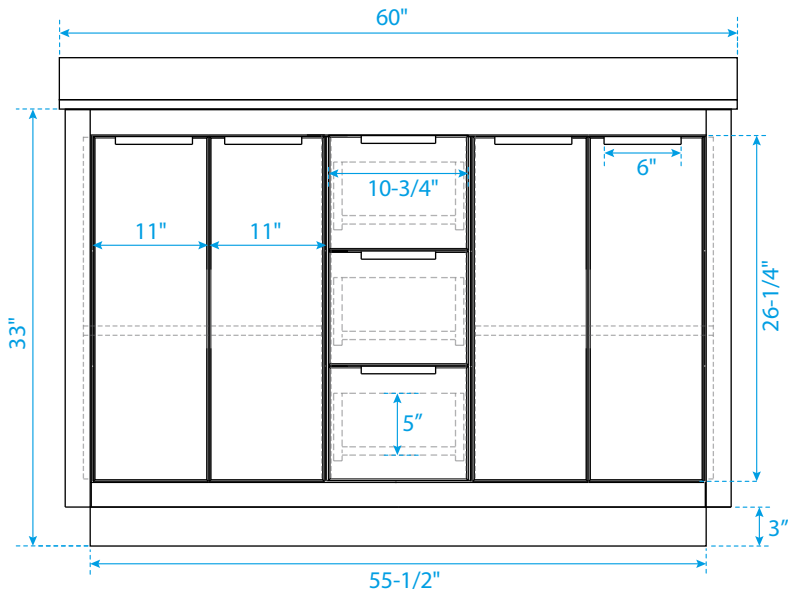

WYNDHAM COLLECTION

TOP VIEW OF VANITY CABINET

*Note: Due to high probability of breakage, the backsplash comes in two pieces, cut from the same piece. All measurements are $\pm 1/4"$.

WC-2828-60-DBL