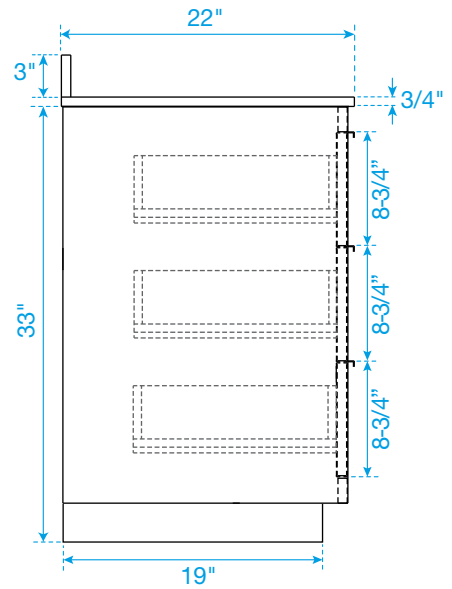

# WYNDHAM COLLECTION

TOP VIEW OF VANITY CABINET

\*Note: Due to high probability of breakage, the backsplash comes in two pieces, cut from the same piece. All measurements are  $\pm 1/4$ ".

WC-2828-60-DBL  
Quartz