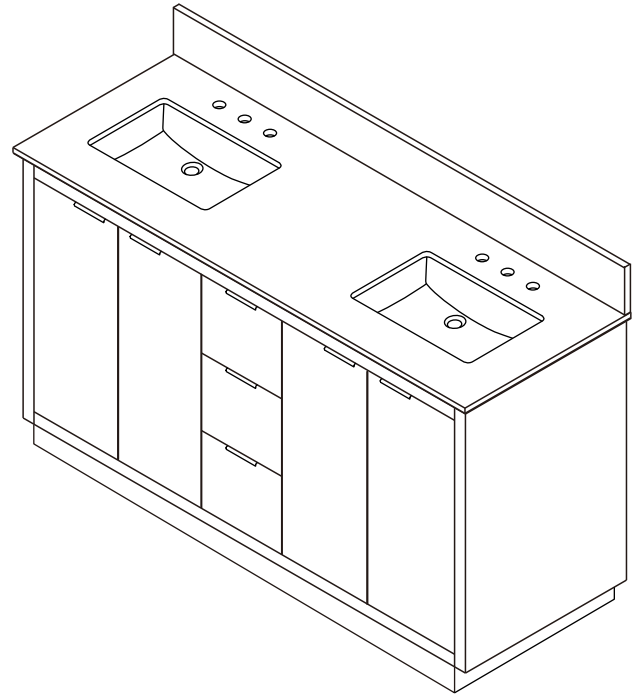

# WYNDHAM COLLECTION

TOP VIEW OF VANITY CABINET

\*Note: Due to high probability of breakage, the backsplash comes in two pieces, cut from the same piece. All measurements are  $\pm 1/4$ ".

WC-2828-60-DBL  
Quartz