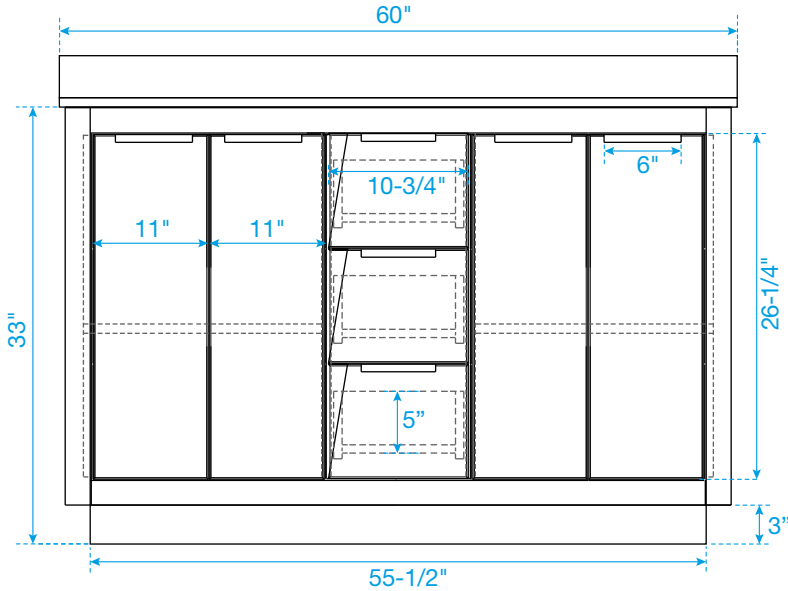

# WYNDHAM COLLECTION

TOP VIEW OF VANITY CABINET

\*Note: Due to high probability of breakage, the backsplash comes in two pieces, cut from the same piece. All measurements are  $\pm 1/4$ ".

WC-2828-60-DBL  
Quartz