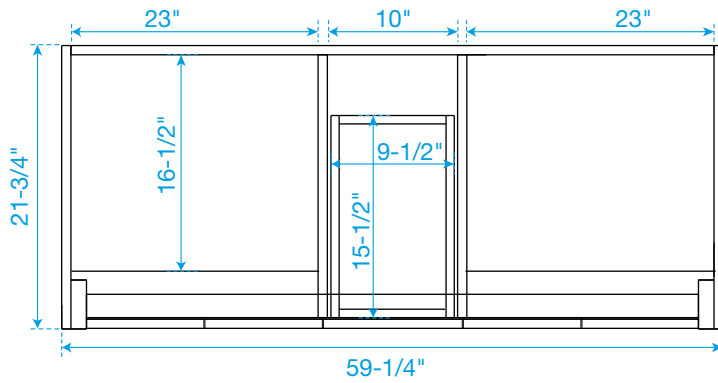

# WYNDHAM COLLECTION

TOP VIEW OF VANITY CABINET

\*Note: Due to high probability of breakage, the backsplash comes in two pieces, cut from the same piece. All measurements are  $\pm 1/4$ ".

WC-2828-60-DBL  
Quartz