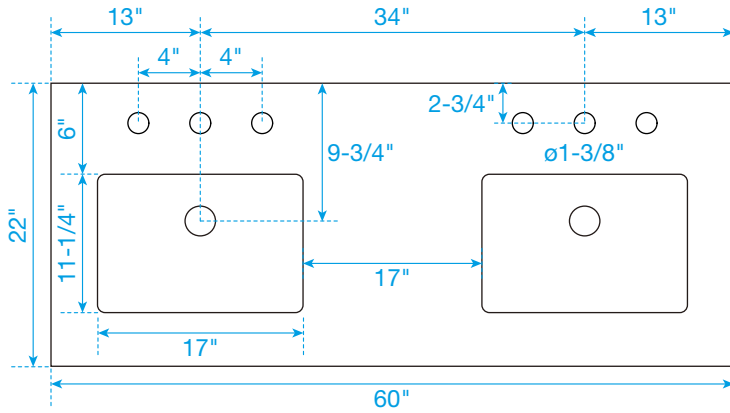

# WYNDHAM COLLECTION

TOP VIEW OF VANITY CABINET

\*Note: Due to high probability of breakage, the backsplash comes in two pieces, cut from the same piece. All measurements are  $\pm 1/4$ ".

WC-2828-60-DBL  
Quartz