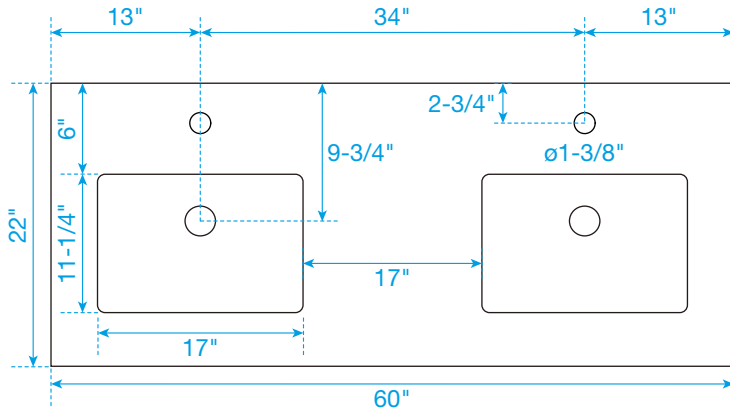

WYNDHAM COLLECTION

TOP VIEW OF VANITY CABINET

*Note: Due to high probability of breakage, the backsplash comes in two pieces, cut from the same piece. All measurements are $\pm 1/4$ ".

WC-2828-60-DBL
Quartz