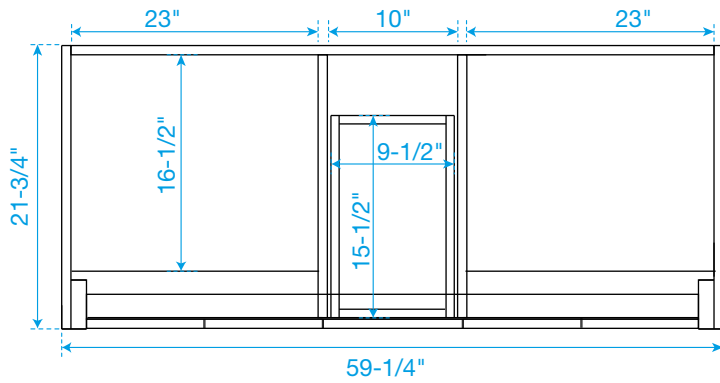

WYNDHAM COLLECTION

TOP VIEW OF VANITY CABINET

*Note: Due to high probability of breakage, the backsplash comes in two pieces, cut from the same piece. All measurements are $\pm 1/4$ ".

WC-2828-60-DBL
Quartz