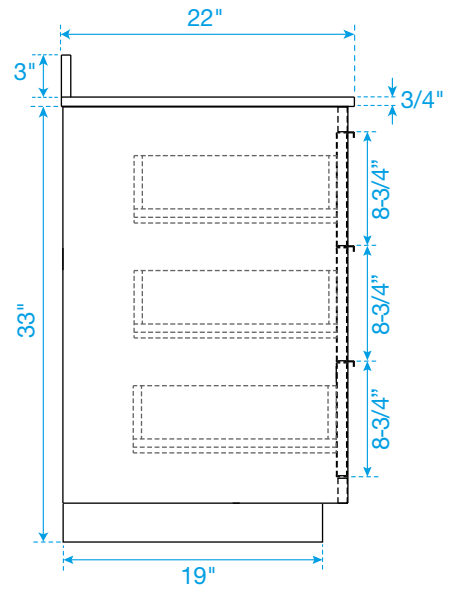

WYNDHAM COLLECTION

TOP VIEW OF VANITY CABINET

*Note: Due to high probability of breakage, the backsplash comes in two pieces, cut from the same piece. All measurements are $\pm 1/4$ ".

WC-2828-60-DBL
Quartz