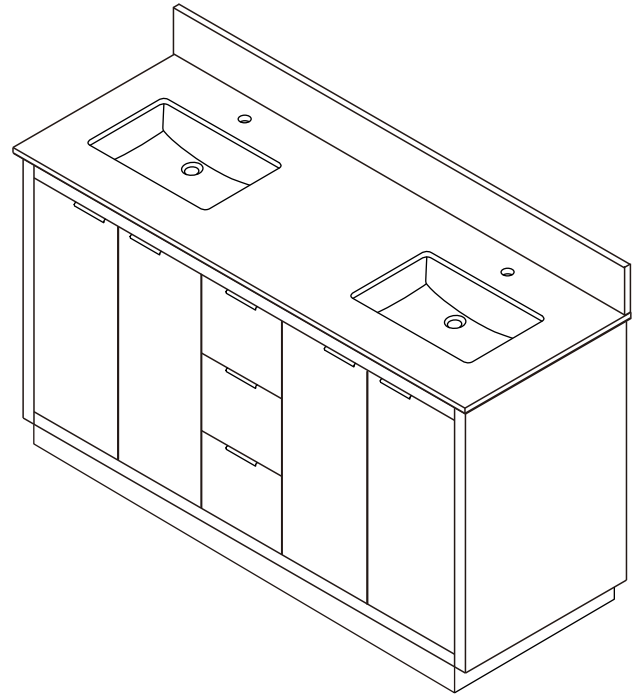

WYNDHAM COLLECTION

TOP VIEW OF VANITY CABINET

*Note: Due to high probability of breakage, the backsplash comes in two pieces, cut from the same piece. All measurements are $\pm 1/4$ ".

WC-2828-60-DBL
Quartz