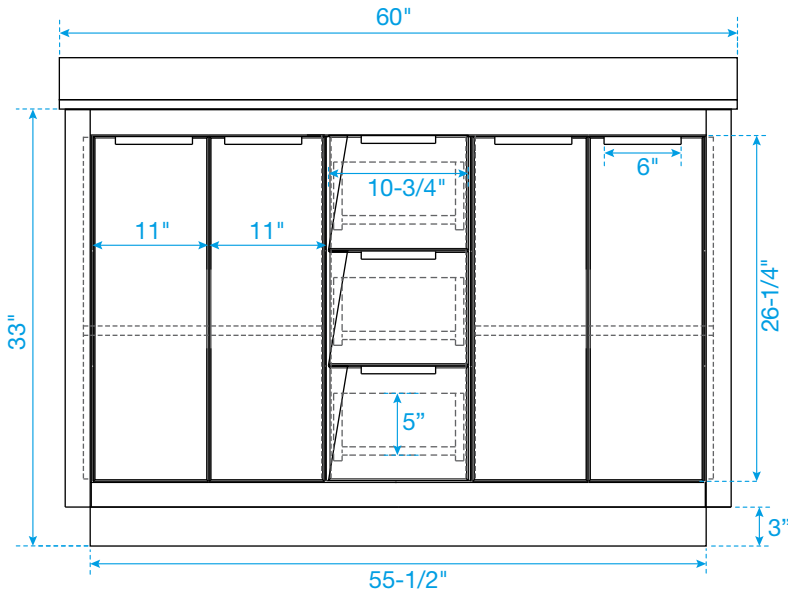

WYNDHAM COLLECTION

TOP VIEW OF VANITY CABINET

*Note: Due to high probability of breakage, the backsplash comes in two pieces, cut from the same piece. All measurements are $\pm 1/4$ ".

WC-2828-60-DBL
Quartz