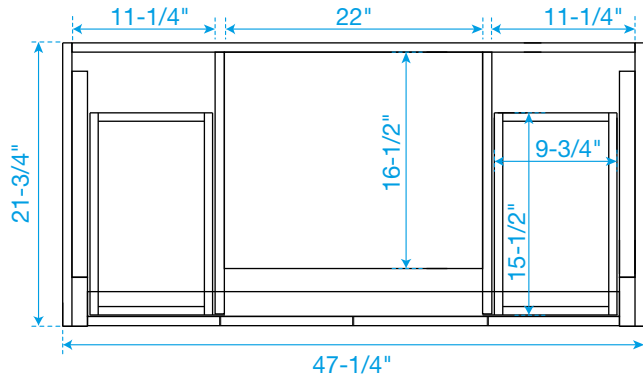

WYNDHAM COLLECTION

TOP VIEW OF VANITY CABINET

*Note: All measurements are $\pm 1/4$ ".

WC-2828-48-SGL
Quartz