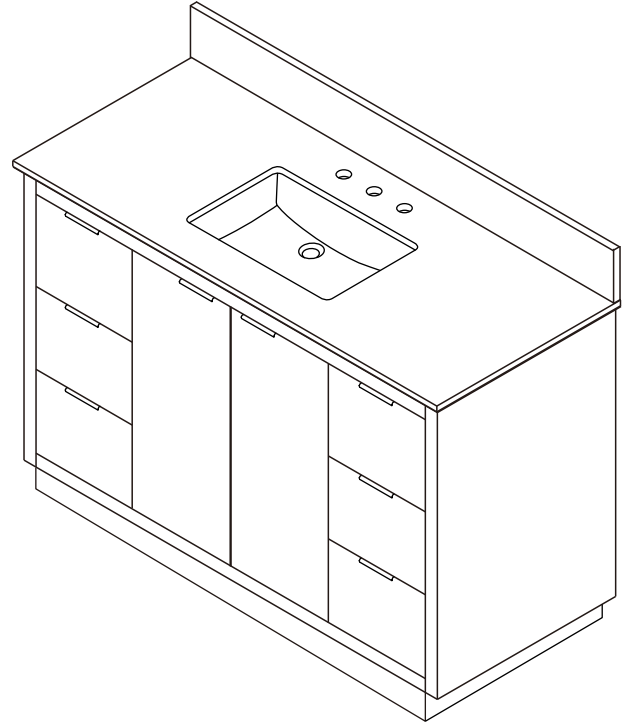

WYNDHAM COLLECTION

TOP VIEW OF VANITY CABINET

*Note: All measurements are $\pm 1/4$ ".

WC-2828-48-SGL
Quartz