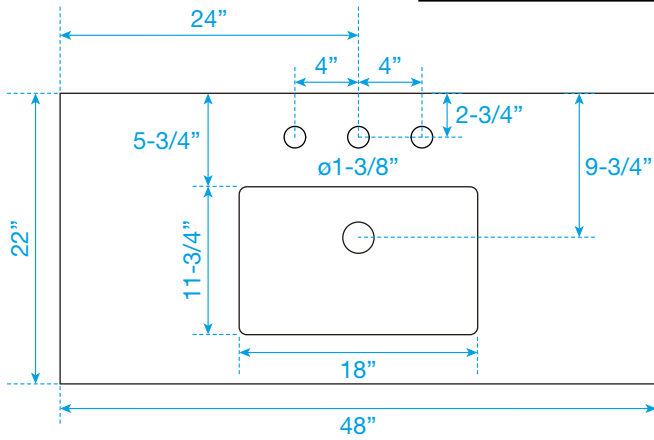

WYNDHAM COLLECTION

TOP VIEW OF VANITY CABINET

*Note: All measurements are $\pm 1/4$ ".

WC-2828-48-SGL
Quartz