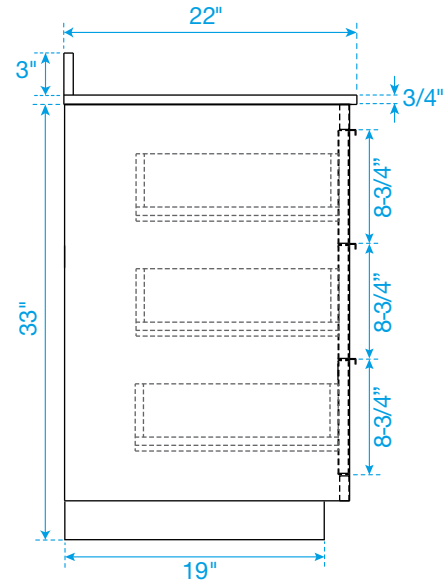

WYNDHAM COLLECTION

TOP VIEW OF VANITY CABINET

*Note: All measurements are $\pm 1/4$ ".

WC-2828-48-SGL
Quartz