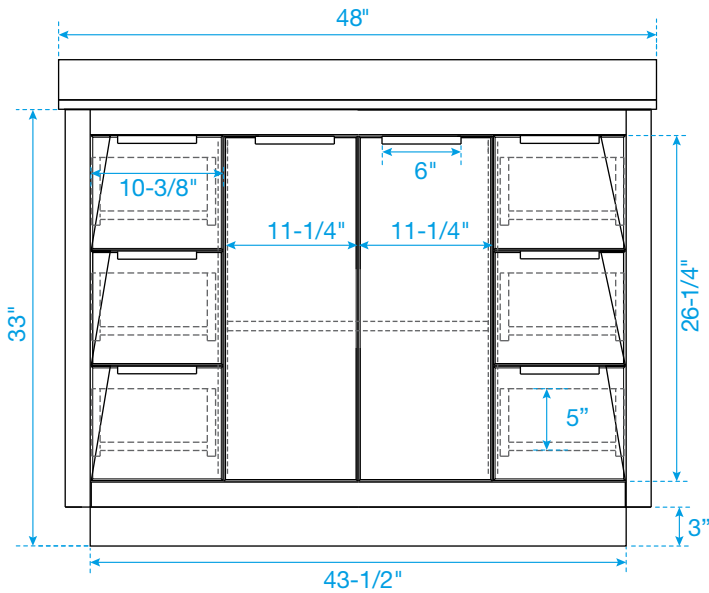

WYNDHAM COLLECTION

TOP VIEW OF VANITY CABINET

*Note: All measurements are $\pm 1/4$ ".

WC-2828-48-SGL
Quartz