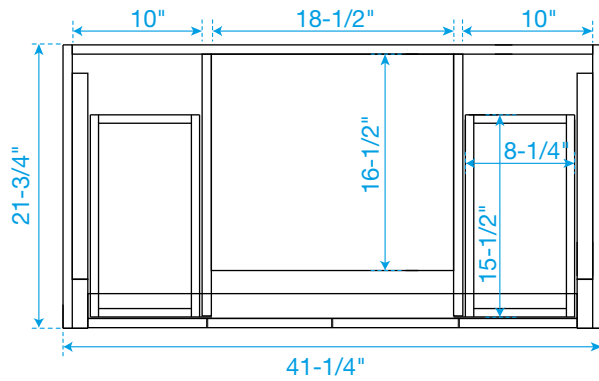

WYNDHAM COLLECTION

TOP VIEW OF VANITY CABINET

*Note: All measurements are $\pm 1/4"$.

WC-2828-42-SGL
Quartz