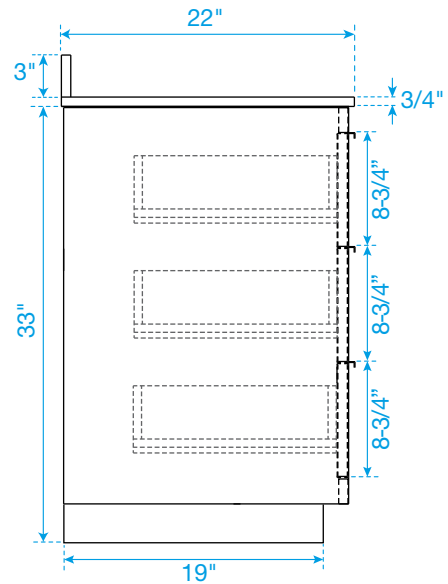

WYNDHAM COLLECTION

TOP VIEW OF VANITY CABINET

*Note: All measurements are $\pm 1/4"$.

WC-2828-42-SGL
Quartz