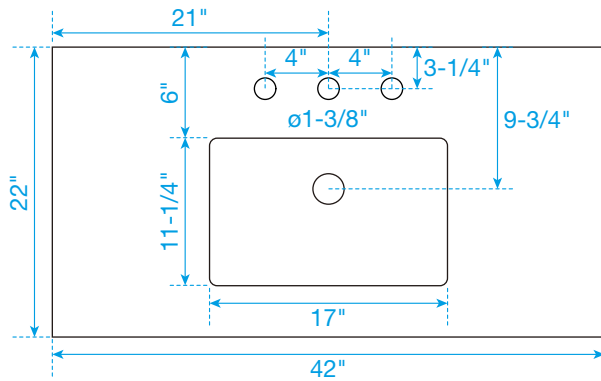

WYNDHAM COLLECTION

TOP VIEW OF VANITY CABINET

*Note: All measurements are $\pm 1/4"$.

WC-2828-42-SGL
Quartz