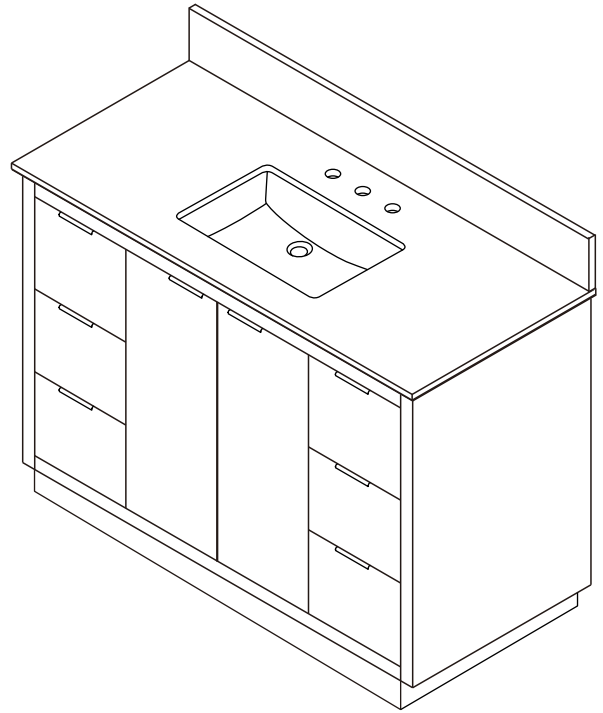

WYNDHAM COLLECTION

TOP VIEW OF VANITY CABINET

*Note: All measurements are $\pm 1/4"$.

WC-2828-42-SGL
Quartz