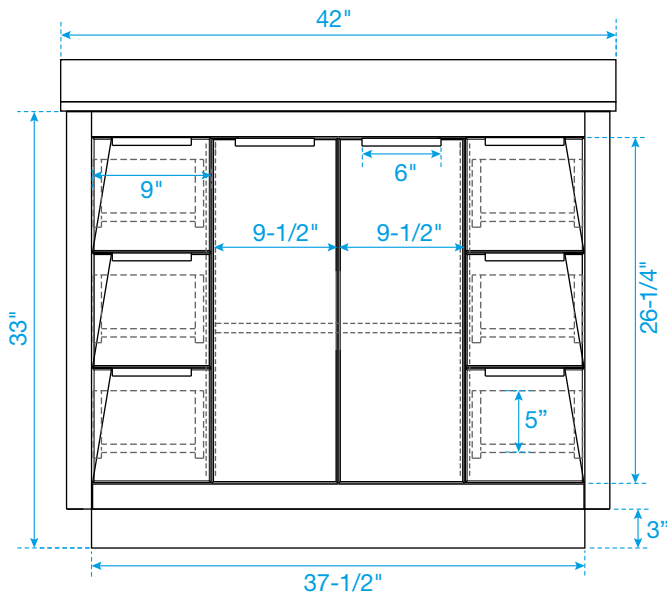

WYNDHAM COLLECTION

TOP VIEW OF VANITY CABINET

*Note: All measurements are $\pm 1/4"$.

WC-2828-42-SGL
Quartz