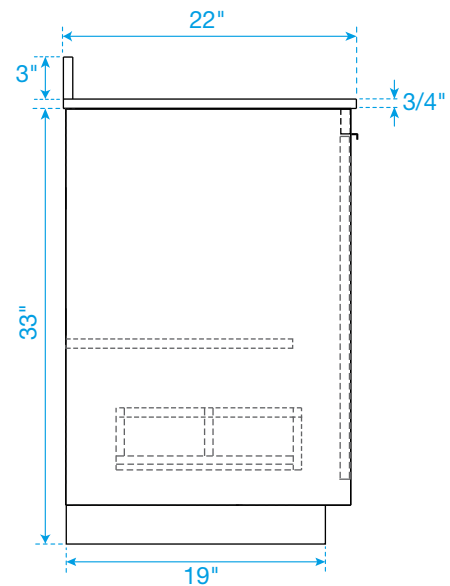

WYNDHAM COLLECTION

TOP VIEW OF VANITY CABINET

*Note: All measurements are $\pm 1/4"$.

WC-2828-36-SGL Quartz