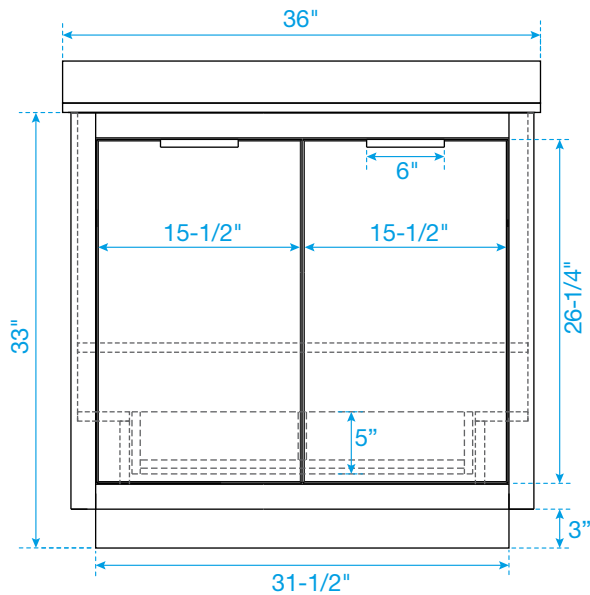

WYNDHAM COLLECTION

TOP VIEW OF VANITY CABINET

*Note: All measurements are $\pm 1/4"$.

WC-2828-36-SGL Quartz