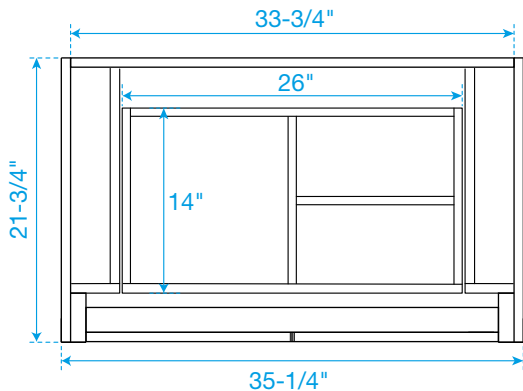

WYNDHAM COLLECTION

TOP VIEW OF VANITY CABINET

*Note: All measurements are $\pm 1/4"$.

WC-2828-36-SGL Quartz