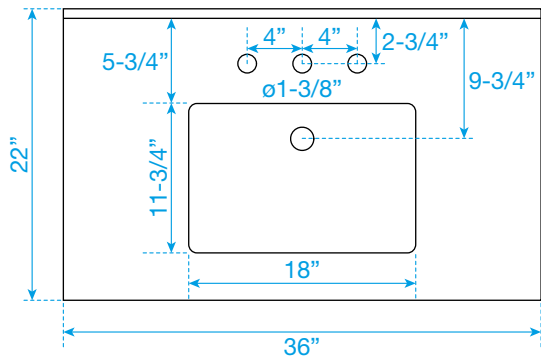

WYNDHAM COLLECTION

TOP VIEW OF VANITY CABINET

*Note: All measurements are $\pm 1/4"$.

WC-2828-36-SGL Quartz