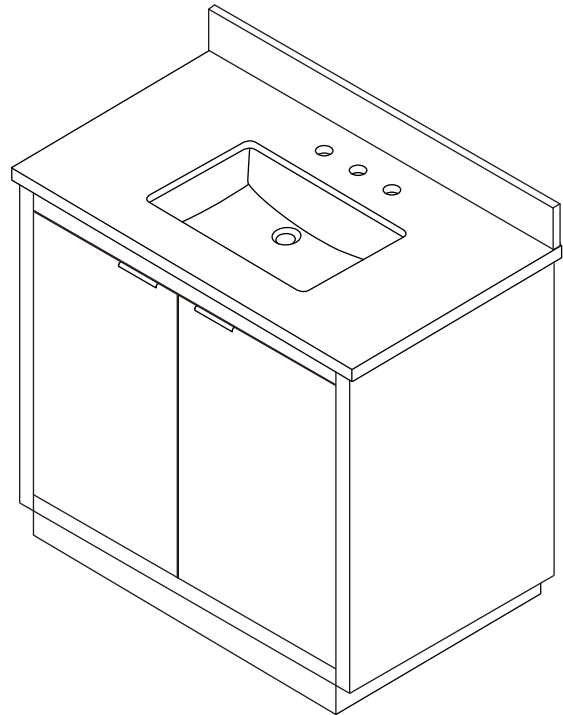

WYNDHAM COLLECTION

TOP VIEW OF VANITY CABINET

*Note: All measurements are $\pm 1/4"$.

WC-2828-36-SGL Quartz