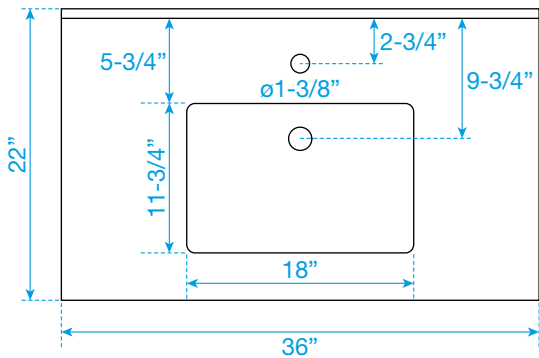

WYNDHAM COLLECTION

TOP VIEW OF VANITY CABINET

*Note: All measurements are $\pm 1/4"$.

WC-2828-36-SGL Quartz