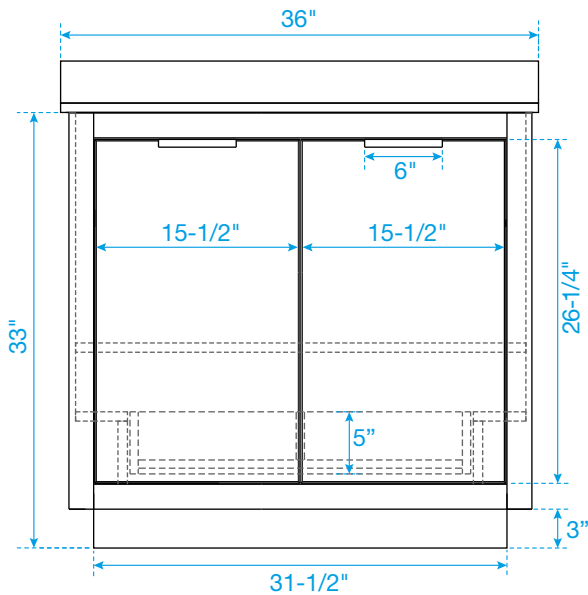

WYNDHAM COLLECTION

TOP VIEW OF VANITY CABINET

*Note: All measurements are $\pm 1/4"$.

WC-2828-36-SGL Quartz