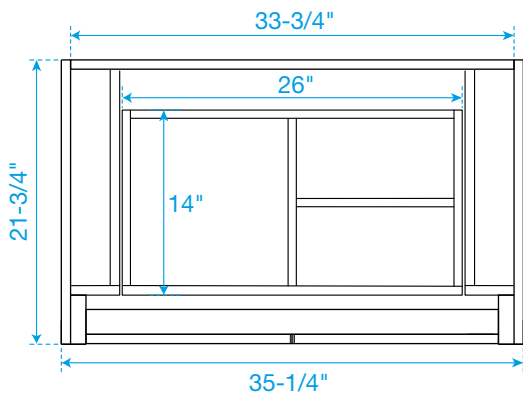

WYNDHAM COLLECTION

TOP VIEW OF VANITY CABINET

*Note: All measurements are $\pm 1/4"$.

WC-2828-36-SGL Quartz