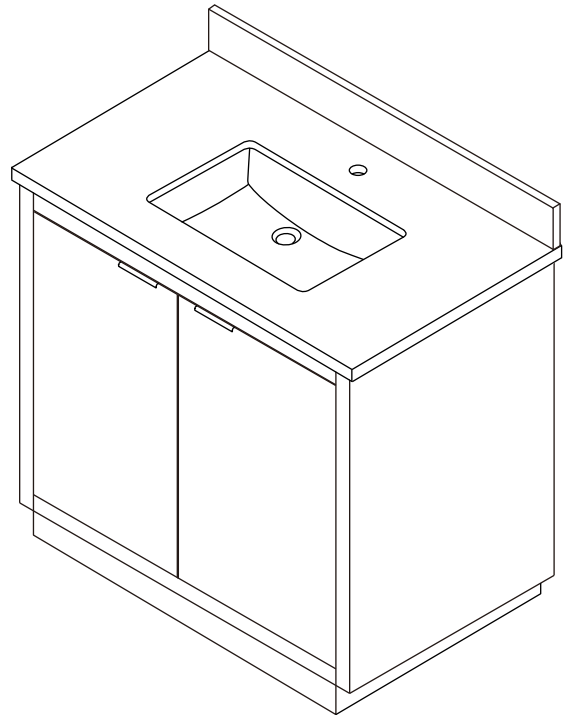

WYNDHAM COLLECTION

TOP VIEW OF VANITY CABINET

*Note: All measurements are $\pm 1/4"$.

WC-2828-36-SGL Quartz