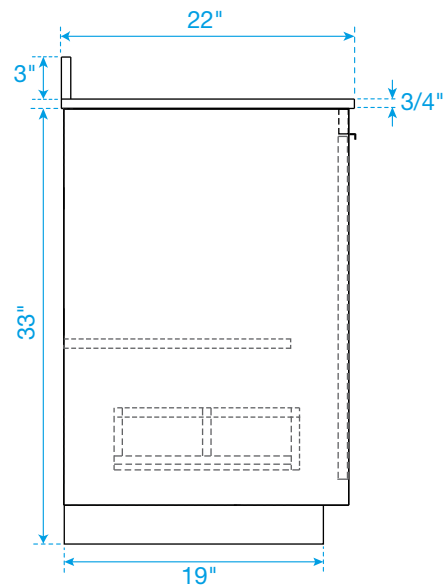

WYNDHAM COLLECTION

TOP VIEW OF VANITY CABINET

*Note: All measurements are $\pm 1/4"$.

WC-2828-36-SGL Quartz