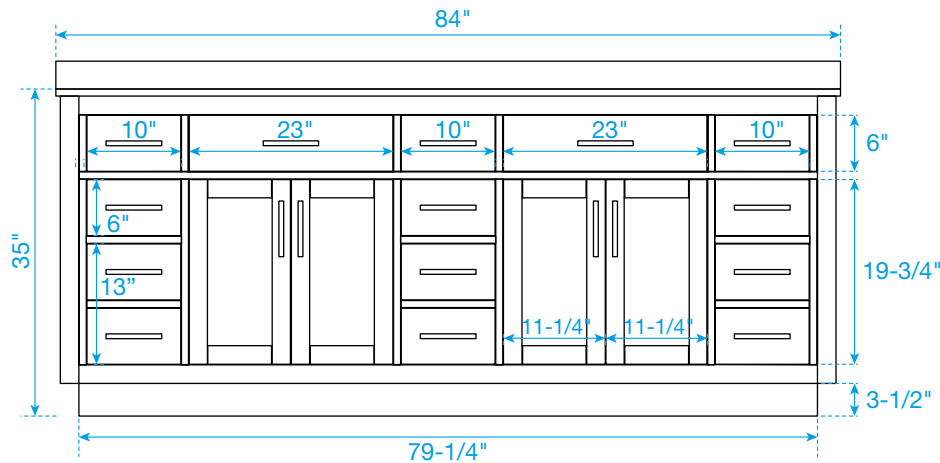

WYNDHAM COLLECTION

TOP VIEW OF VANITY CABINET

*Note: Due to high probability of breakage, the backsplash comes in two pieces, cut from the same piece. All measurements are $\pm 1/4"$.

WC-2626-84-DBL