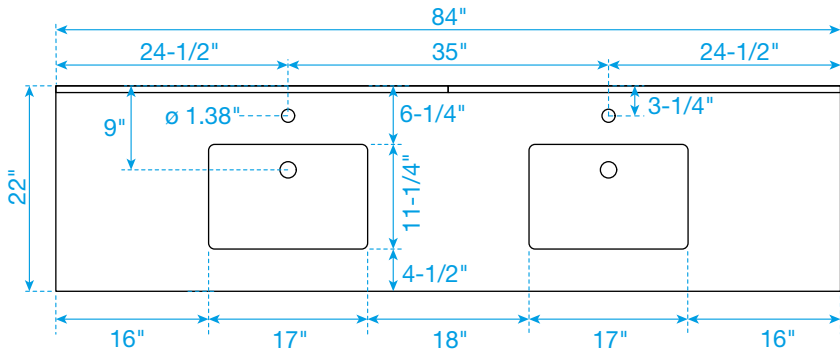

WYNDHAM COLLECTION

TOP VIEW OF VANITY CABINET

*Note: Due to high probability of breakage, the backsplash comes in two pieces, cut from the same piece. All measurements are $\pm 1/4"$.

WC-2626-84-DBL