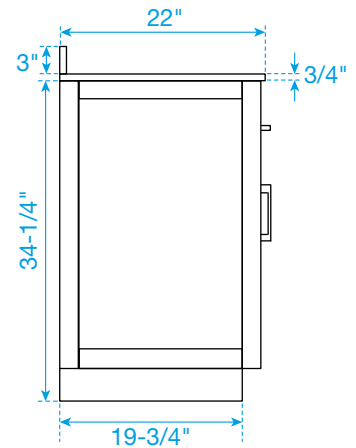

WYNDHAM COLLECTION

TOP VIEW OF VANITY CABINET

*Note: Due to high probability of breakage, the backsplash comes in two pieces, cut from the same piece. All measurements are $\pm 1/4"$.

WC-2626-84-DBL