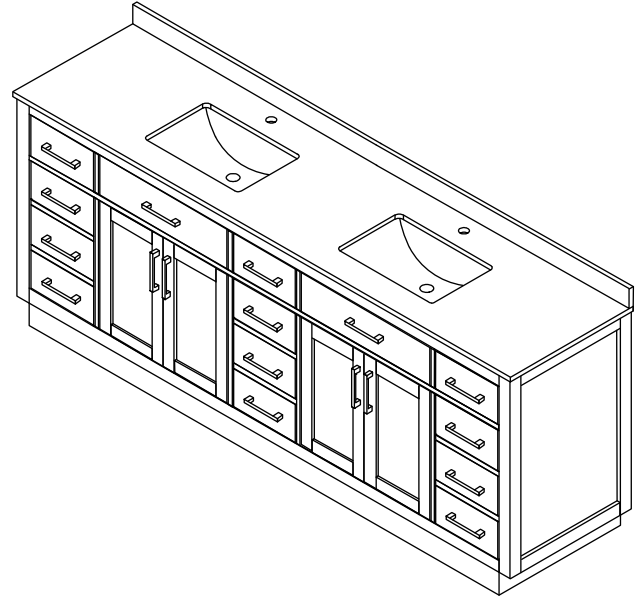

WYNDHAM COLLECTION

TOP VIEW OF VANITY CABINET

*Note: Due to high probability of breakage, the backsplash comes in two pieces, cut from the same piece. All measurements are $\pm 1/4"$.

WC-2626-84-DBL