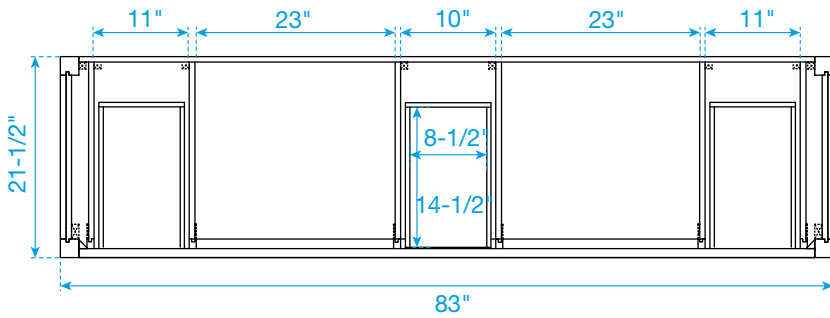

WYNDHAM COLLECTION

TOP VIEW OF VANITY CABINET

*Note: Due to high probability of breakage, the backsplash comes in two pieces, cut from the same piece. All measurements are $\pm 1/4"$.

WC-2626-84-DBL