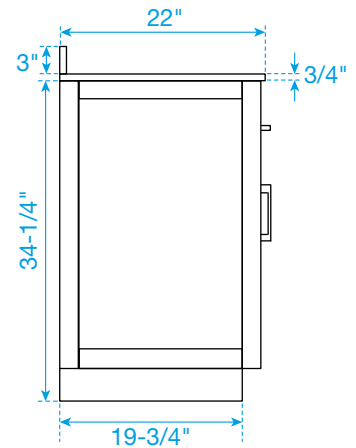

# WYNDHAM COLLECTION

TOP VIEW OF VANITY CABINET

\*Note: Due to high probability of breakage, the backsplash comes in two pieces, cut from the same piece. All measurements are  $\pm 1/4$ ".

WC-2626-84-DBL  
Quartz