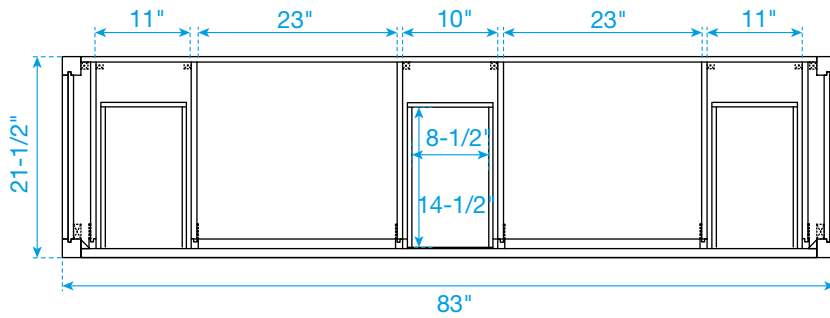

# WYNDHAM COLLECTION

TOP VIEW OF VANITY CABINET

\*Note: Due to high probability of breakage, the backsplash comes in two pieces, cut from the same piece. All measurements are  $\pm 1/4$ ".

WC-2626-84-DBL  
Quartz