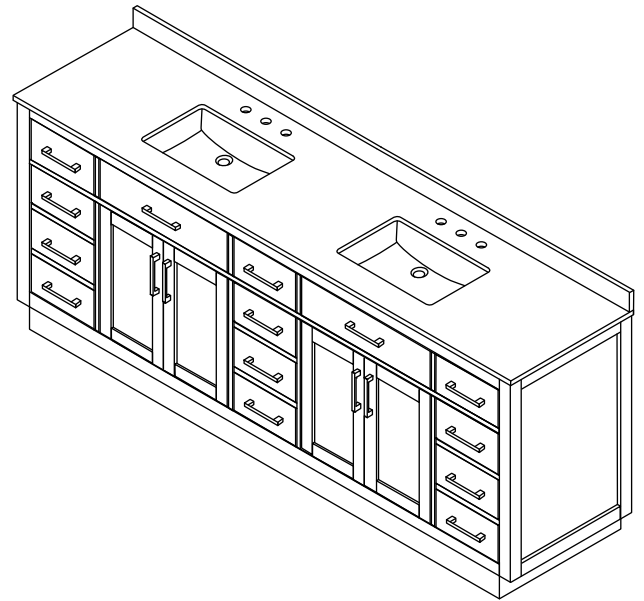

# WYNDHAM COLLECTION

TOP VIEW OF VANITY CABINET

\*Note: Due to high probability of breakage, the backsplash comes in two pieces, cut from the same piece. All measurements are  $\pm 1/4$ ".

WC-2626-84-DBL  
Quartz