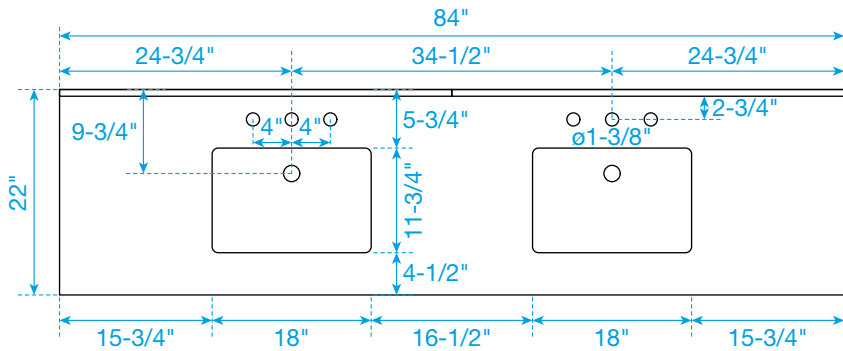

# WYNDHAM COLLECTION

TOP VIEW OF VANITY CABINET

\*Note: Due to high probability of breakage, the backsplash comes in two pieces, cut from the same piece. All measurements are  $\pm 1/4$ ".

WC-2626-84-DBL  
Quartz