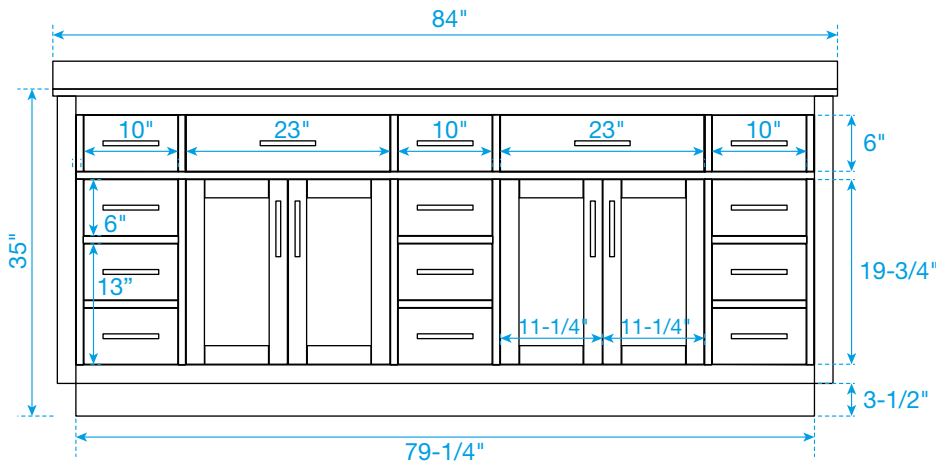

# WYNDHAM COLLECTION

TOP VIEW OF VANITY CABINET

\*Note: Due to high probability of breakage, the backsplash comes in two pieces, cut from the same piece. All measurements are  $\pm 1/4$ ".

WC-2626-84-DBL  
Quartz