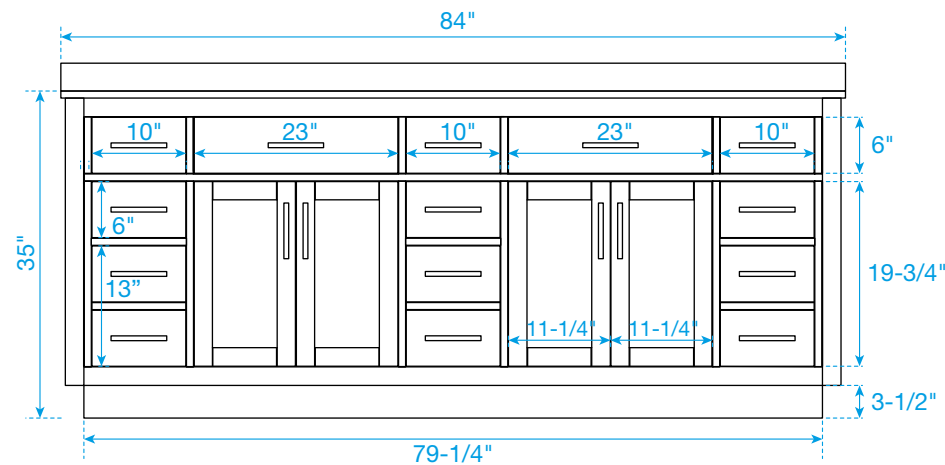

WYNDHAM COLLECTION

TOP VIEW OF VANITY CABINET

*Note: Due to high probability of breakage, the backsplash comes in two pieces, cut from the same piece. All measurements are $\pm 1/4"$.

WC-2626-84-DBL
Quartz