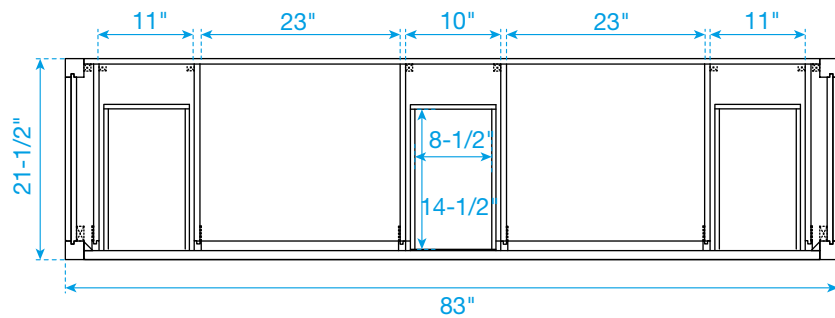

WYNDHAM COLLECTION

TOP VIEW OF VANITY CABINET

*Note: Due to high probability of breakage, the backsplash comes in two pieces, cut from the same piece. All measurements are $\pm 1/4"$.

WC-2626-84-DBL
Quartz