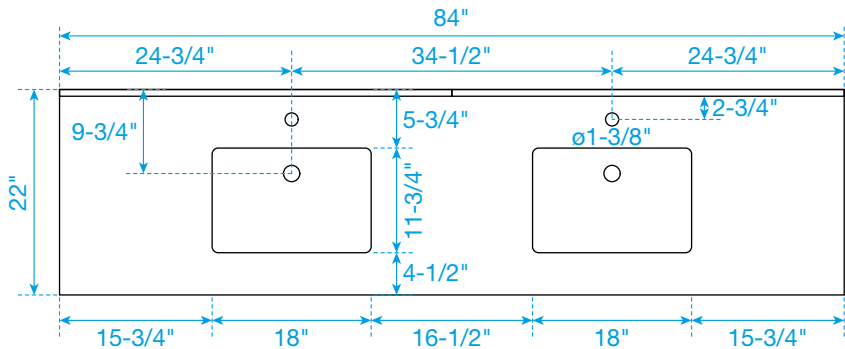

WYNDHAM COLLECTION

TOP VIEW OF VANITY CABINET

*Note: Due to high probability of breakage, the backsplash comes in two pieces, cut from the same piece. All measurements are $\pm 1/4"$.

WC-2626-84-DBL
Quartz