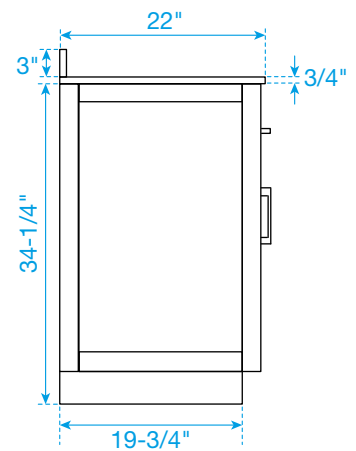

WYNDHAM COLLECTION

TOP VIEW OF VANITY CABINET

*Note: Due to high probability of breakage, the backsplash comes in two pieces, cut from the same piece. All measurements are $\pm 1/4"$.

WC-2626-84-DBL
Quartz