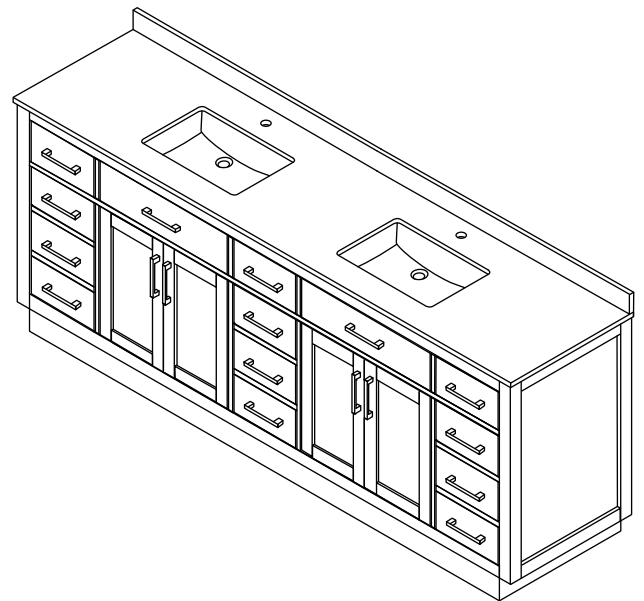

WYNDHAM COLLECTION

TOP VIEW OF VANITY CABINET

*Note: Due to high probability of breakage, the backsplash comes in two pieces, cut from the same piece. All measurements are $\pm 1/4"$.

WC-2626-84-DBL
Quartz