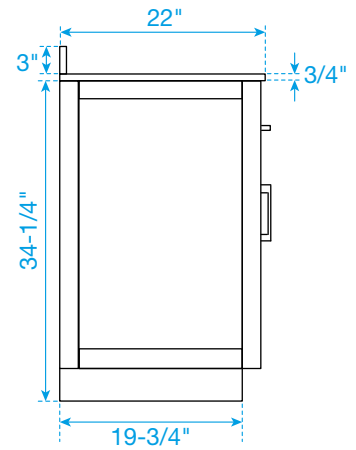

WYNDHAM COLLECTION

TOP VIEW OF VANITY CABINET

*Note: Due to high probability of breakage, the backsplash comes in two pieces, cut from the same piece. All measurements are $\pm 1/4"$.

WC-2626-72-DBL