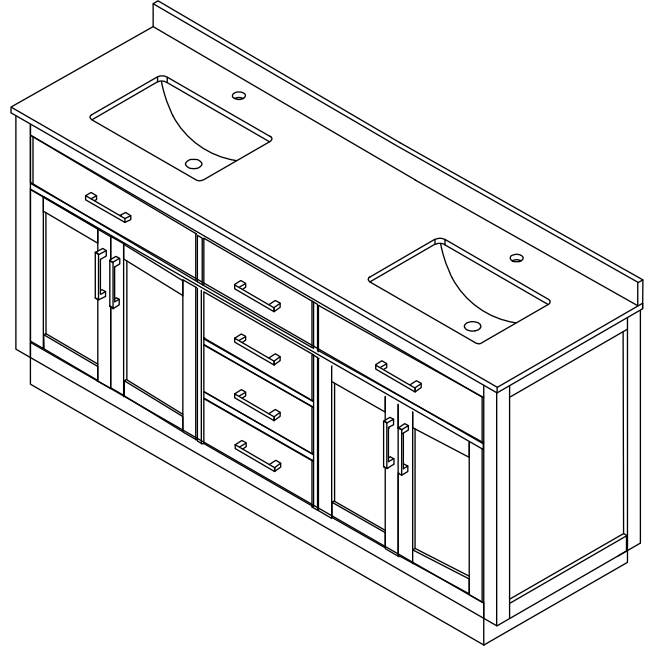

WYNDHAM COLLECTION

TOP VIEW OF VANITY CABINET

*Note: Due to high probability of breakage, the backsplash comes in two pieces, cut from the same piece. All measurements are $\pm 1/4"$.

WC-2626-72-DBL