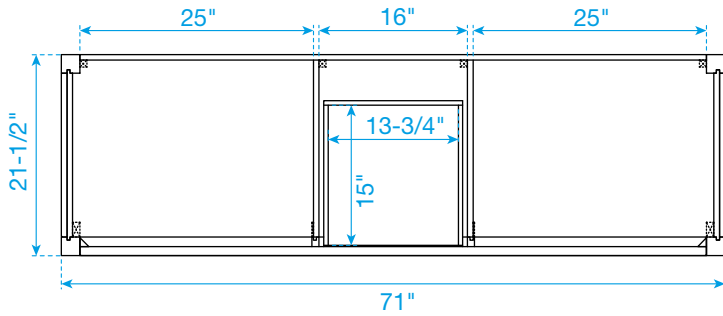

WYNDHAM COLLECTION

TOP VIEW OF VANITY CABINET

*Note: Due to high probability of breakage, the backsplash comes in two pieces, cut from the same piece. All measurements are $\pm 1/4"$.

WC-2626-72-DBL