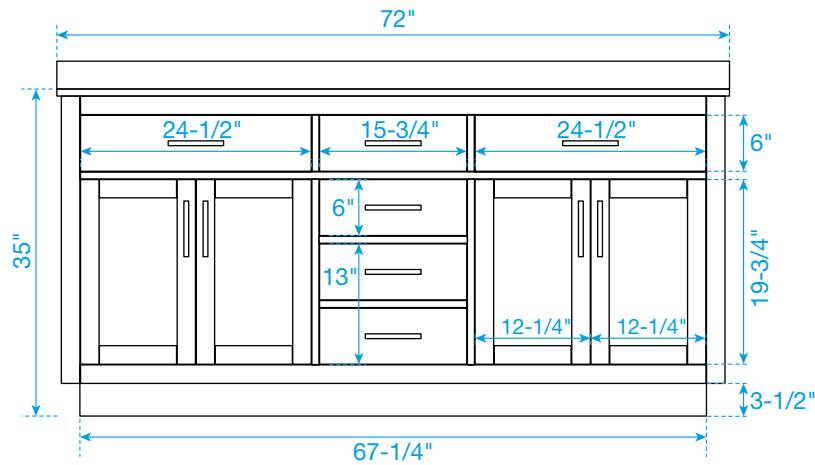

WYNDHAM COLLECTION

TOP VIEW OF VANITY CABINET

*Note: Due to high probability of breakage, the backsplash comes in two pieces, cut from the same piece. All measurements are $\pm 1/4"$.

WC-2626-72-DBL