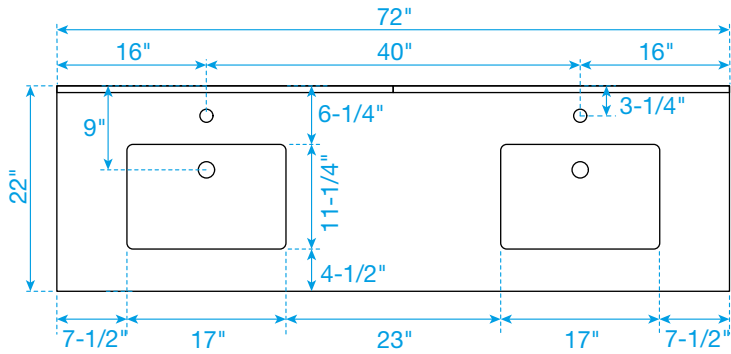

WYNDHAM COLLECTION

TOP VIEW OF VANITY CABINET

*Note: Due to high probability of breakage, the backsplash comes in two pieces, cut from the same piece. All measurements are $\pm 1/4"$.

WC-2626-72-DBL