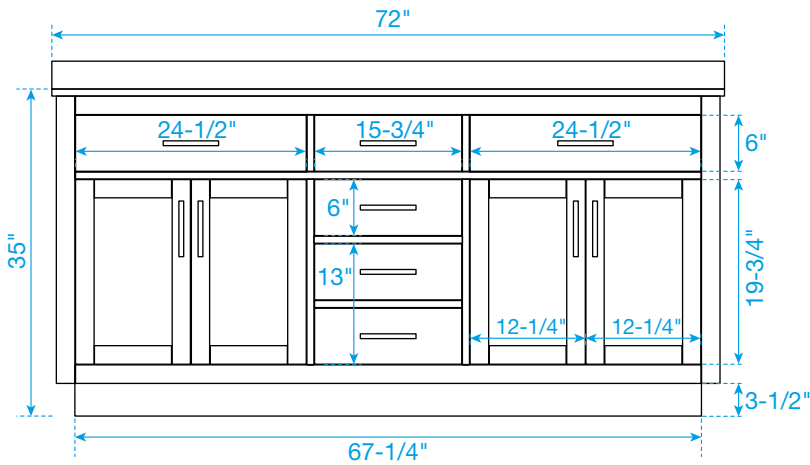

WYNDHAM COLLECTION

TOP VIEW OF VANITY CABINET

*Note: Due to high probability of breakage, the backsplash comes in two pieces, cut from the same piece. All measurements are $\pm 1/4"$.

WC-2626-72-DBL
Quartz