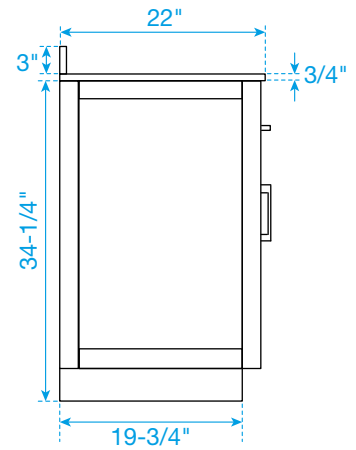

WYNDHAM COLLECTION

TOP VIEW OF VANITY CABINET

*Note: Due to high probability of breakage, the backsplash comes in two pieces, cut from the same piece. All measurements are $\pm 1/4"$.

WC-2626-72-DBL
Quartz