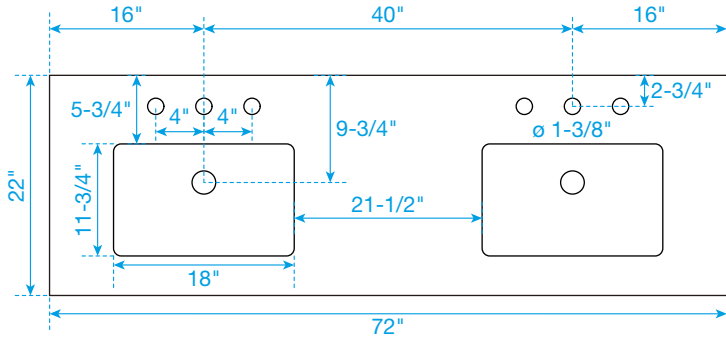

WYNDHAM COLLECTION

TOP VIEW OF VANITY CABINET

*Note: Due to high probability of breakage, the backsplash comes in two pieces, cut from the same piece. All measurements are $\pm 1/4"$.

WC-2626-72-DBL
Quartz