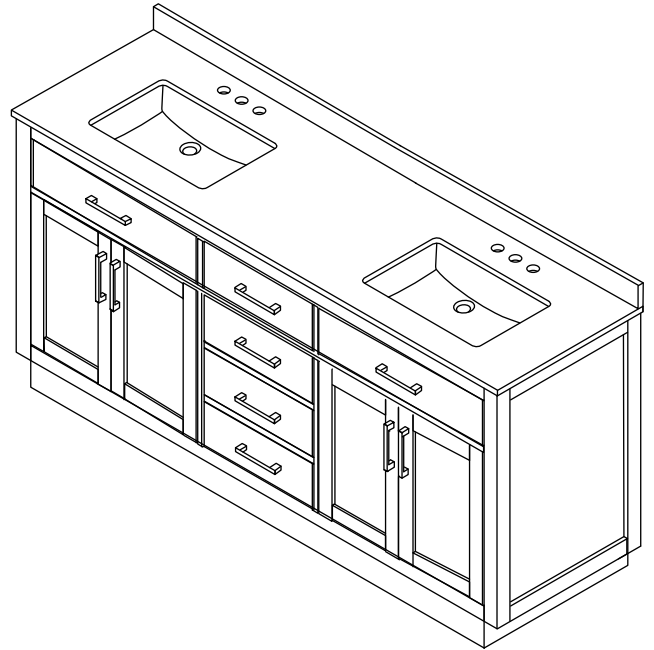

WYNDHAM COLLECTION

TOP VIEW OF VANITY CABINET

*Note: Due to high probability of breakage, the backsplash comes in two pieces, cut from the same piece. All measurements are $\pm 1/4"$.

WC-2626-72-DBL
Quartz