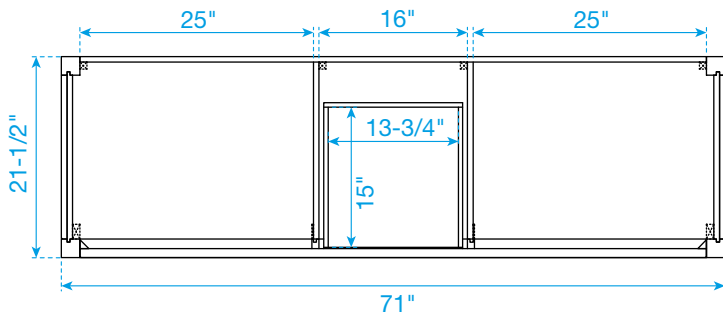

WYNDHAM COLLECTION

TOP VIEW OF VANITY CABINET

*Note: Due to high probability of breakage, the backsplash comes in two pieces, cut from the same piece. All measurements are $\pm 1/4"$.

WC-2626-72-DBL
Quartz