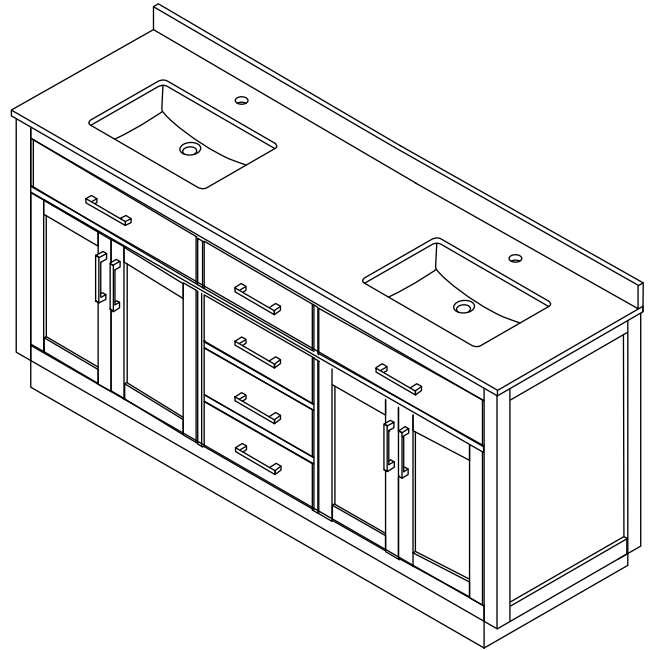

WYNDHAM COLLECTION

TOP VIEW OF VANITY CABINET

*Note: Due to high probability of breakage, the backsplash comes in two pieces, cut from the same piece. All measurements are $\pm 1/4"$.

WC-2626-72-DBL
Quartz