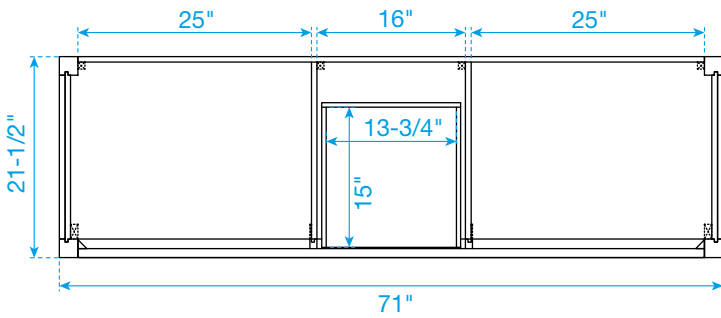

WYNDHAM COLLECTION

TOP VIEW OF VANITY CABINET

*Note: Due to high probability of breakage, the backsplash comes in two pieces, cut from the same piece. All measurements are $\pm 1/4"$.

WC-2626-72-DBL
Quartz