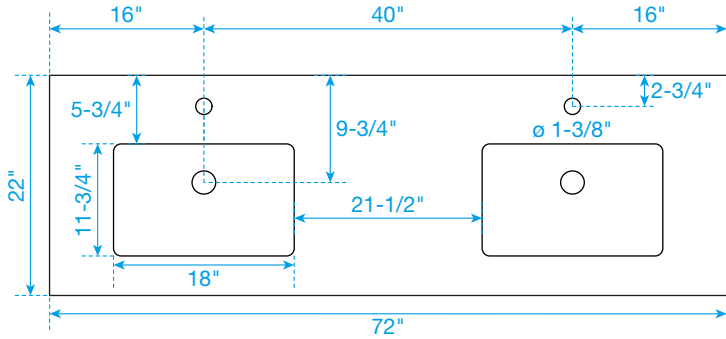

WYNDHAM COLLECTION

TOP VIEW OF VANITY CABINET

*Note: Due to high probability of breakage, the backsplash comes in two pieces, cut from the same piece. All measurements are $\pm 1/4"$.

WC-2626-72-DBL
Quartz