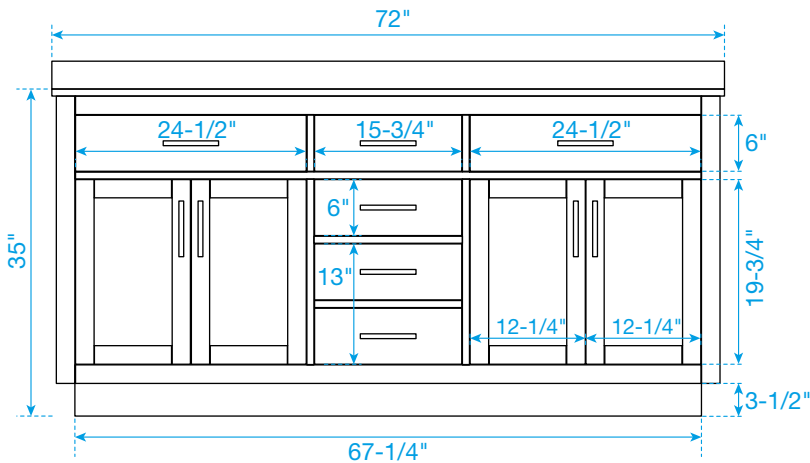

WYNDHAM COLLECTION

TOP VIEW OF VANITY CABINET

*Note: Due to high probability of breakage, the backsplash comes in two pieces, cut from the same piece. All measurements are $\pm 1/4"$.

WC-2626-72-DBL
Quartz