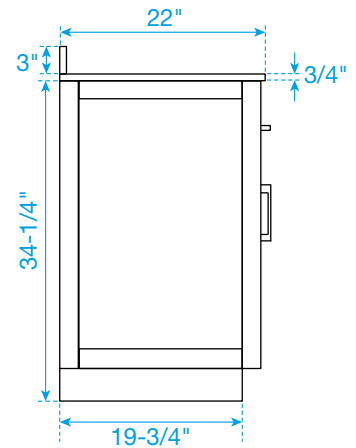

WYNDHAM COLLECTION

TOP VIEW OF VANITY CABINET

*Note: Due to high probability of breakage, the backsplash comes in two pieces, cut from the same piece. All measurements are $\pm 1/4"$.

WC-2626-72-DBL
Quartz