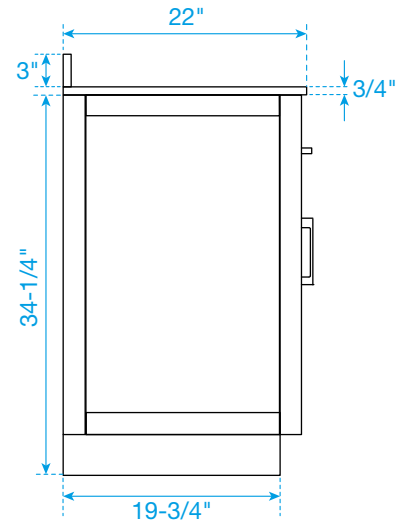

# WYNDHAM COLLECTION

TOP VIEW OF VANITY CABINET

\*Note: Due to high probability of breakage, the backsplash comes in two pieces, cut from the same piece. All measurements are  $\pm 1/4$ ".

## WC-2626-66-DBL