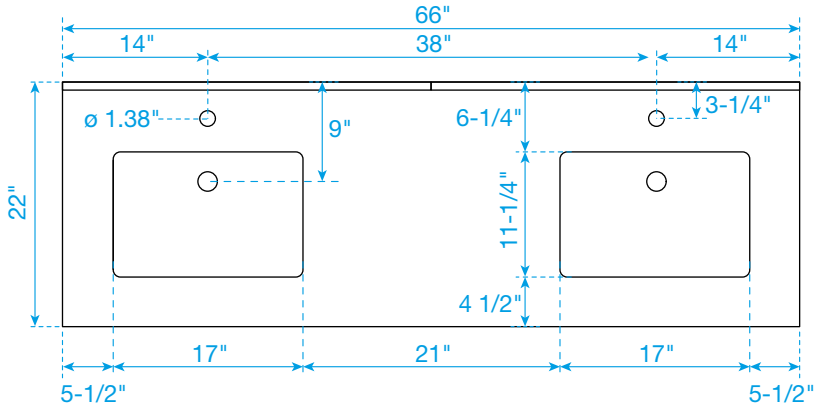

# WYNDHAM COLLECTION

TOP VIEW OF VANITY CABINET

\*Note: Due to high probability of breakage, the backsplash comes in two pieces, cut from the same piece. All measurements are  $\pm 1/4$ ".