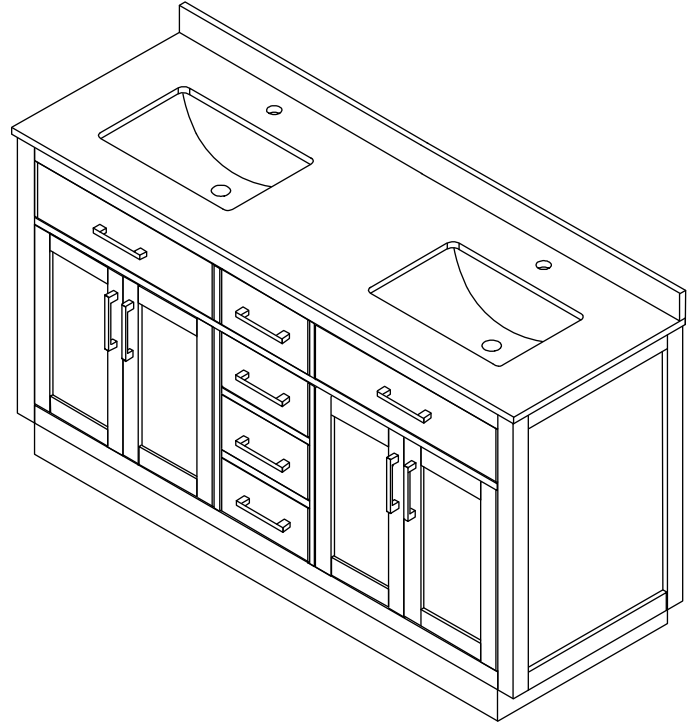

# WYNDHAM COLLECTION

TOP VIEW OF VANITY CABINET

\*Note: Due to high probability of breakage, the backsplash comes in two pieces, cut from the same piece. All measurements are  $\pm 1/4$ ".

## WC-2626-66-DBL