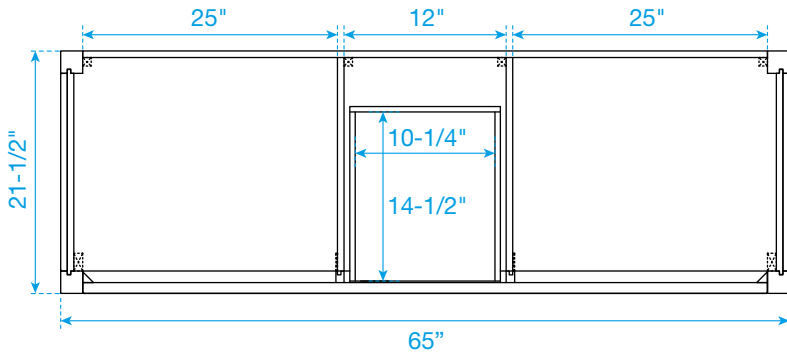

# WYNDHAM COLLECTION

TOP VIEW OF VANITY CABINET

\*Note: Due to high probability of breakage, the backsplash comes in two pieces, cut from the same piece. All measurements are  $\pm 1/4$ ".