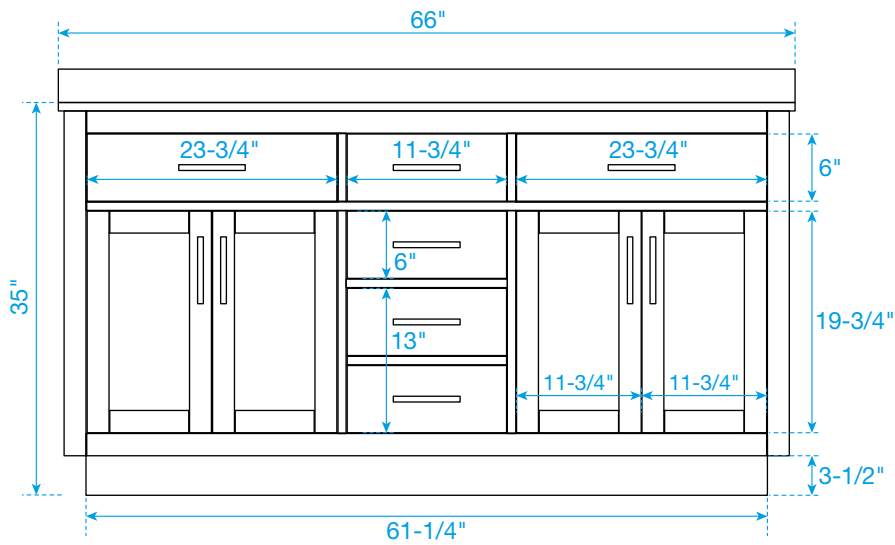

# WYNDHAM COLLECTION

TOP VIEW OF VANITY CABINET

\*Note: Due to high probability of breakage, the backsplash comes in two pieces, cut from the same piece. All measurements are  $\pm 1/4$ ".

## WC-2626-66-DBL