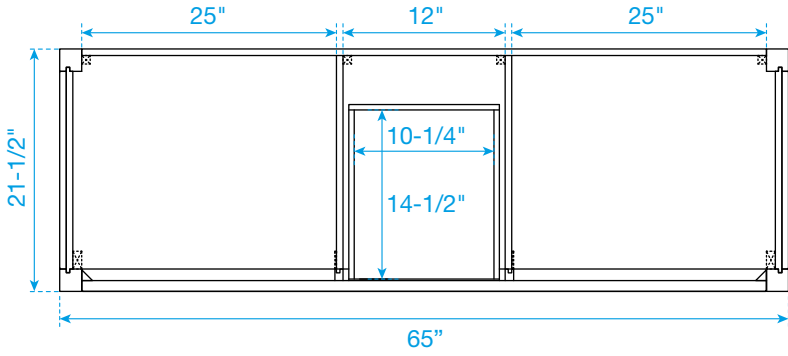

WYNDHAM COLLECTION

TOP VIEW OF VANITY CABINET

*Note: Due to high probability of breakage, the backsplash comes in two pieces, cut from the same piece. All measurements are $\pm 1/4$ ".

WC-2626-66-DBL
Quartz