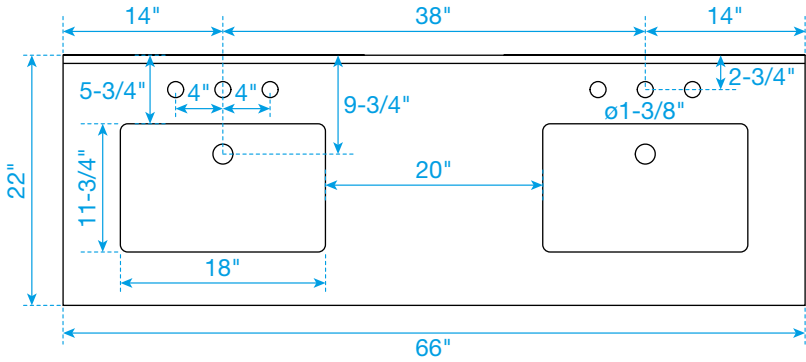

WYNDHAM COLLECTION

TOP VIEW OF VANITY CABINET

*Note: Due to high probability of breakage, the backsplash comes in two pieces, cut from the same piece. All measurements are $\pm 1/4$ ".

WC-2626-66-DBL
Quartz