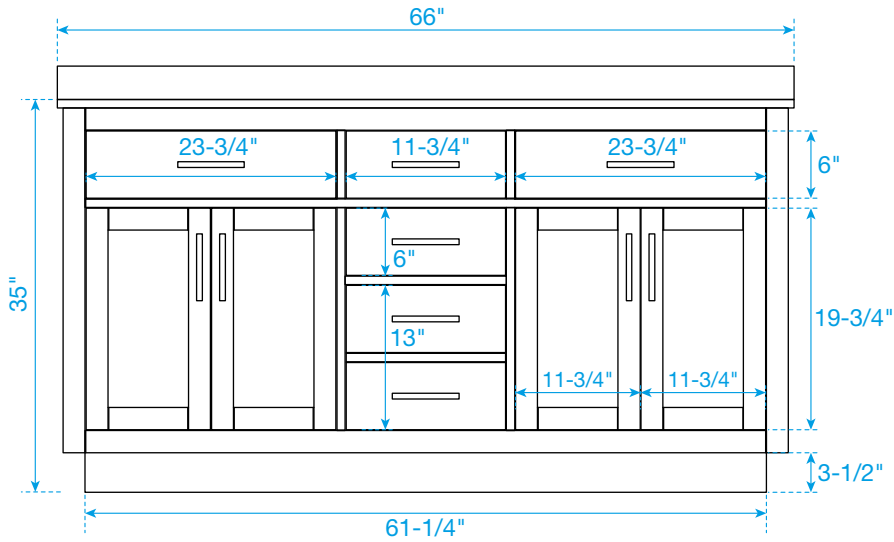

WYNDHAM COLLECTION

TOP VIEW OF VANITY CABINET

*Note: Due to high probability of breakage, the backsplash comes in two pieces, cut from the same piece. All measurements are $\pm 1/4$ ".

WC-2626-66-DBL
Quartz