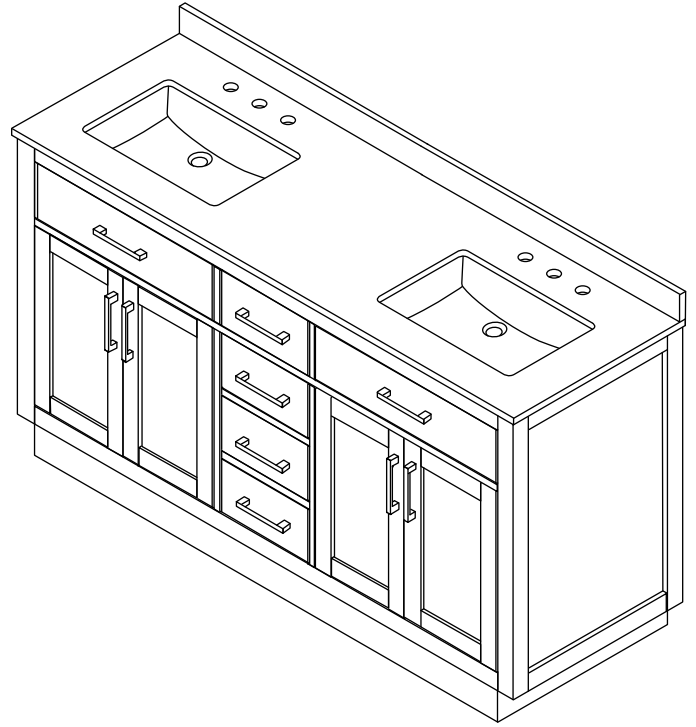

WYNDHAM COLLECTION

TOP VIEW OF VANITY CABINET

*Note: Due to high probability of breakage, the backsplash comes in two pieces, cut from the same piece. All measurements are $\pm 1/4$ ".

WC-2626-66-DBL
Quartz