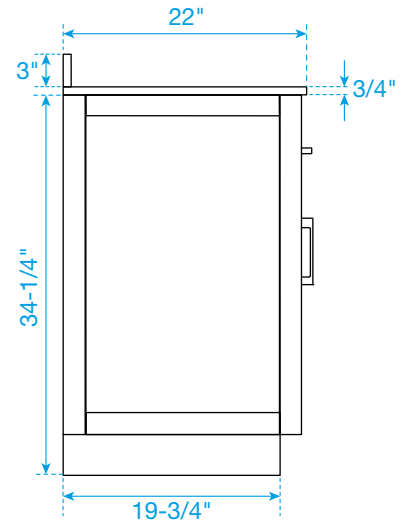

WYNDHAM COLLECTION

TOP VIEW OF VANITY CABINET

*Note: Due to high probability of breakage, the backsplash comes in two pieces, cut from the same piece. All measurements are $\pm 1/4$ ".

WC-2626-66-DBL
Quartz