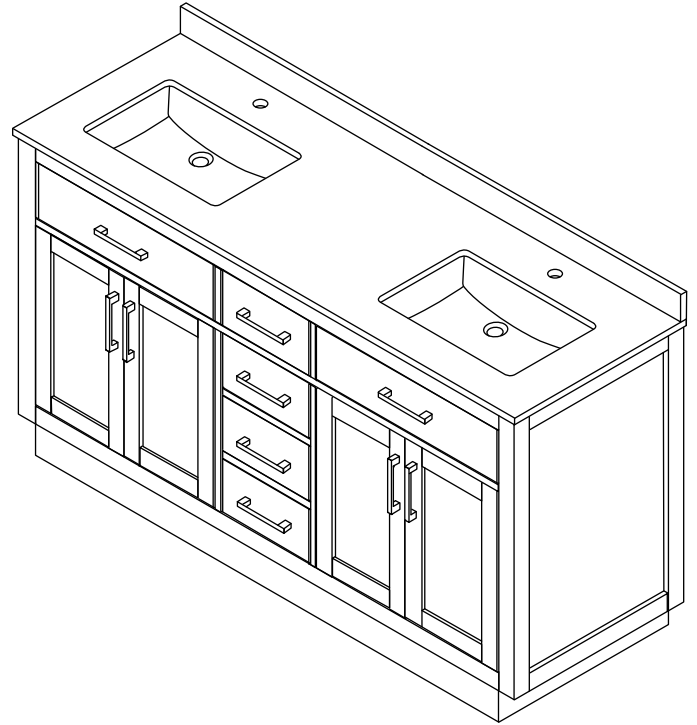

WYNDHAM COLLECTION

TOP VIEW OF VANITY CABINET

*Note: Due to high probability of breakage, the backsplash comes in two pieces, cut from the same piece. All measurements are $\pm 1/4"$.

WC-2626-66-DBL
Quartz