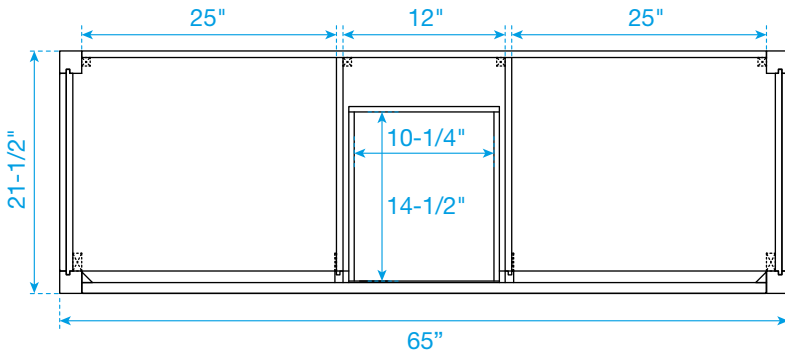

WYNDHAM COLLECTION

TOP VIEW OF VANITY CABINET

*Note: Due to high probability of breakage, the backsplash comes in two pieces, cut from the same piece. All measurements are $\pm 1/4"$.

WC-2626-66-DBL
Quartz