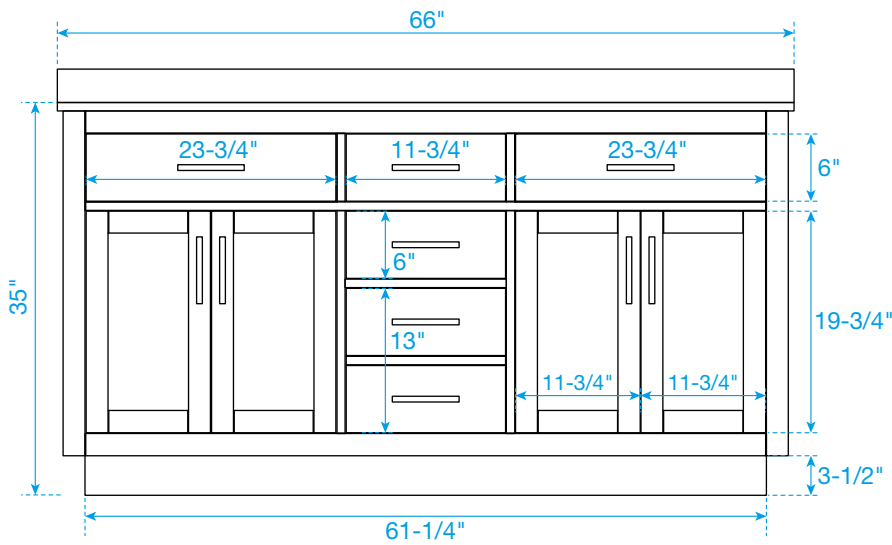

WYNDHAM COLLECTION

TOP VIEW OF VANITY CABINET

*Note: Due to high probability of breakage, the backsplash comes in two pieces, cut from the same piece. All measurements are $\pm 1/4"$.

WC-2626-66-DBL
Quartz