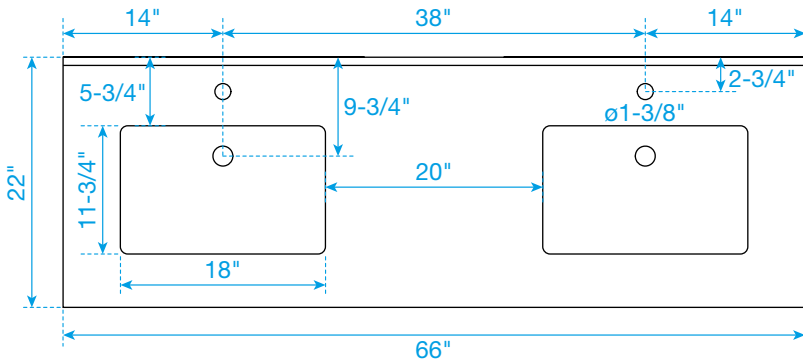

WYNDHAM COLLECTION

TOP VIEW OF VANITY CABINET

*Note: Due to high probability of breakage, the backsplash comes in two pieces, cut from the same piece. All measurements are $\pm 1/4"$.

WC-2626-66-DBL
Quartz