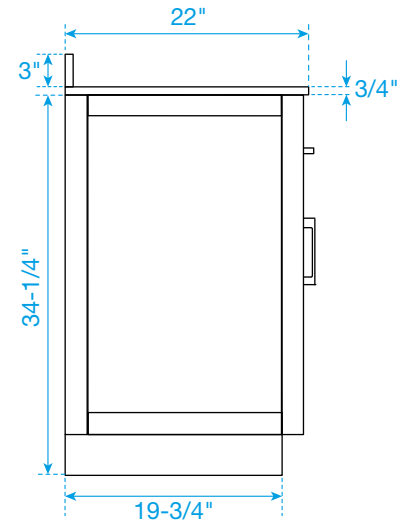

WYNDHAM COLLECTION

TOP VIEW OF VANITY CABINET

*Note: Due to high probability of breakage, the backsplash comes in two pieces, cut from the same piece. All measurements are $\pm 1/4"$.

WC-2626-66-DBL
Quartz