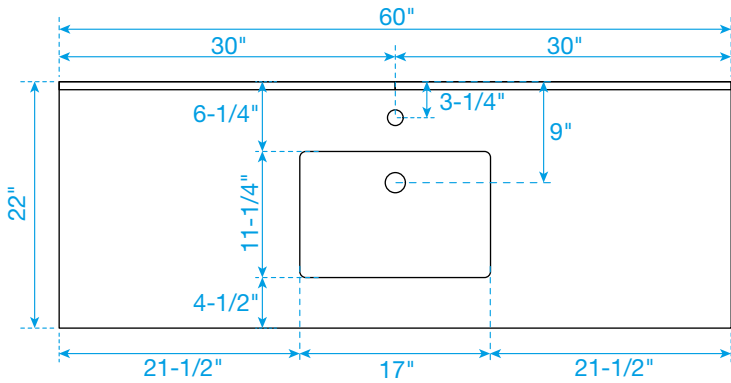

# WYNDHAM COLLECTION

TOP VIEW OF VANITY CABINET

\*Note: Due to high probability of breakage, the backsplash comes in two pieces, cut from the same piece. All measurements are  $\pm 1/4"$ .

## WC-2626-60-SGL