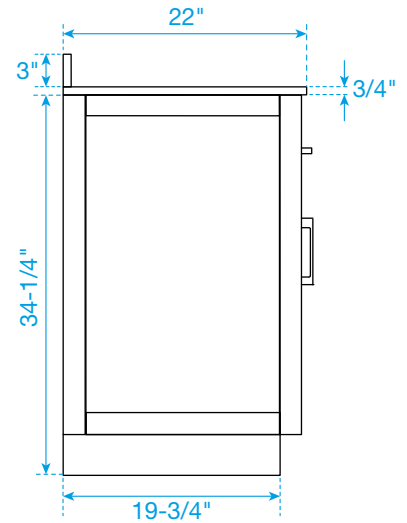

# WYNDHAM COLLECTION

TOP VIEW OF VANITY CABINET

\*Note: Due to high probability of breakage, the backsplash comes in two pieces, cut from the same piece. All measurements are  $\pm 1/4"$ .

## WC-2626-60-SGL