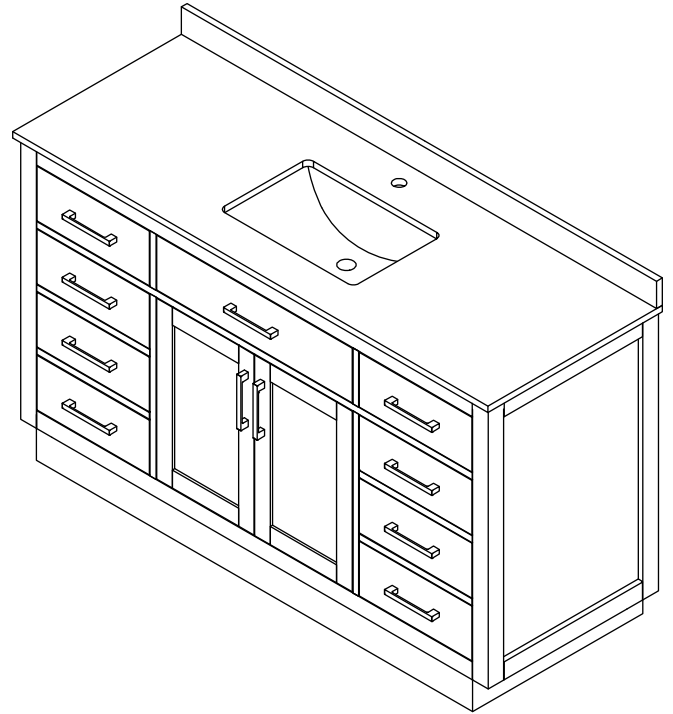

# WYNDHAM COLLECTION

TOP VIEW OF VANITY CABINET

\*Note: Due to high probability of breakage, the backsplash comes in two pieces, cut from the same piece. All measurements are  $\pm 1/4"$ .

## WC-2626-60-SGL