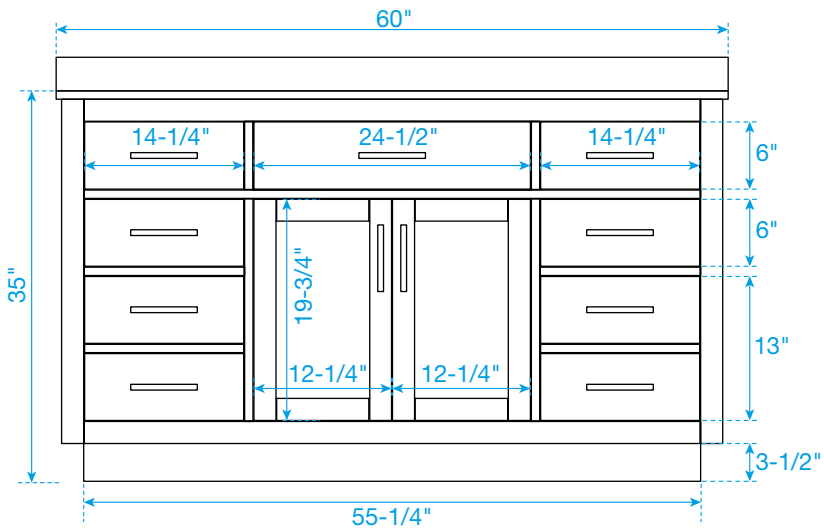

# WYNDHAM COLLECTION

TOP VIEW OF VANITY CABINET

\*Note: Due to high probability of breakage, the backsplash comes in two pieces, cut from the same piece. All measurements are  $\pm 1/4"$ .

## WC-2626-60-SGL