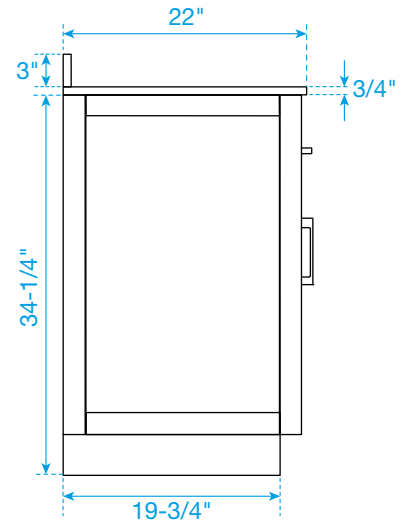

WYNDHAM COLLECTION

TOP VIEW OF VANITY CABINET

*Note: Due to high probability of breakage, the backsplash comes in two pieces, cut from the same piece. All measurements are $\pm 1/4"$.

WC-2626-60-SGL Quartz