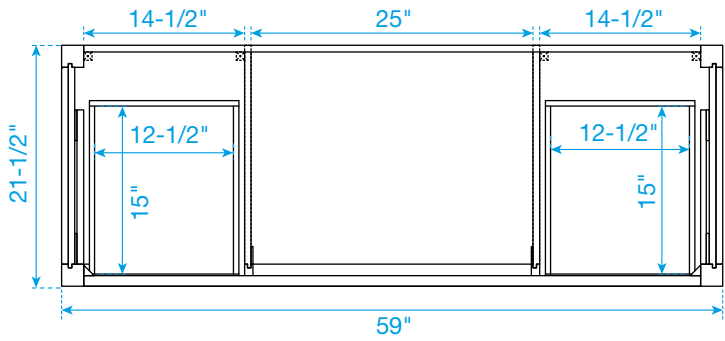

WYNDHAM COLLECTION

TOP VIEW OF VANITY CABINET

*Note: Due to high probability of breakage, the backsplash comes in two pieces, cut from the same piece. All measurements are $\pm 1/4"$.

WC-2626-60-SGL Quartz