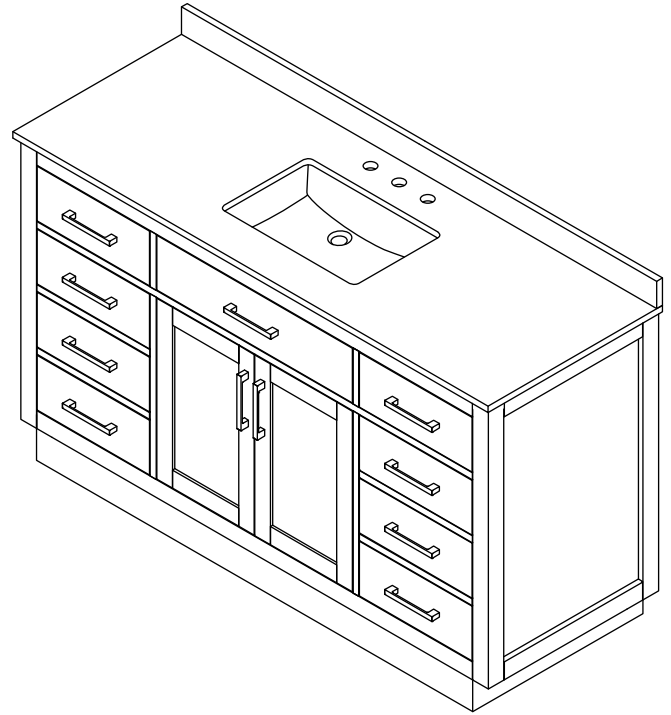

WYNDHAM COLLECTION

TOP VIEW OF VANITY CABINET

*Note: Due to high probability of breakage, the backsplash comes in two pieces, cut from the same piece. All measurements are $\pm 1/4"$.

WC-2626-60-SGL Quartz