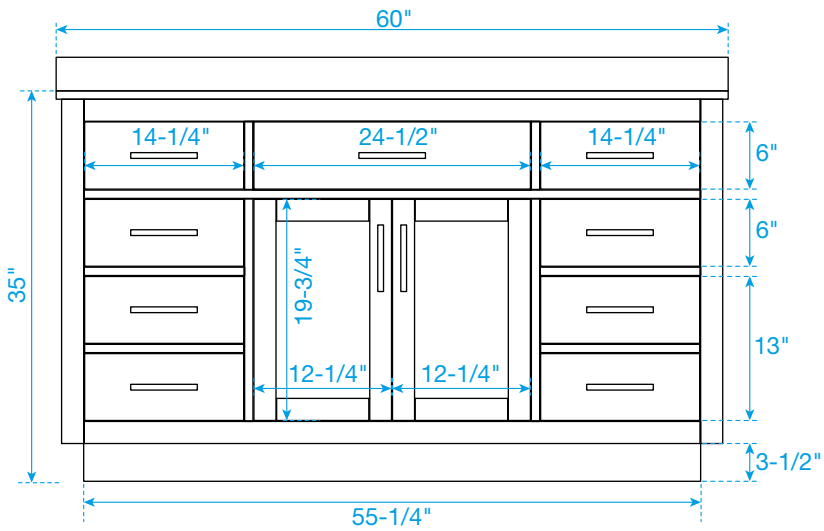

WYNDHAM COLLECTION

TOP VIEW OF VANITY CABINET

*Note: Due to high probability of breakage, the backsplash comes in two pieces, cut from the same piece. All measurements are $\pm 1/4"$.

WC-2626-60-SGL Quartz