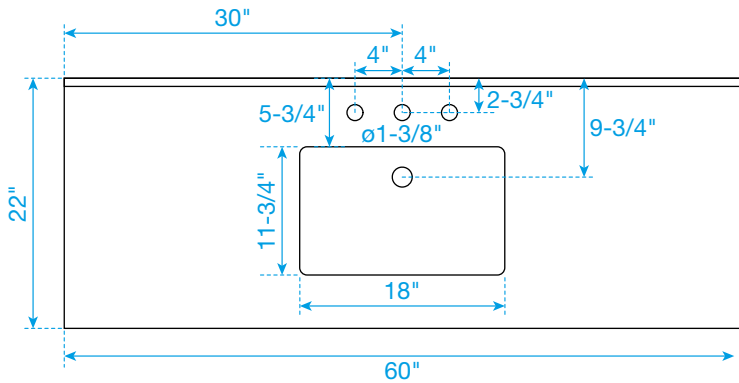

WYNDHAM COLLECTION

TOP VIEW OF VANITY CABINET

*Note: Due to high probability of breakage, the backsplash comes in two pieces, cut from the same piece. All measurements are $\pm 1/4"$.

WC-2626-60-SGL Quartz