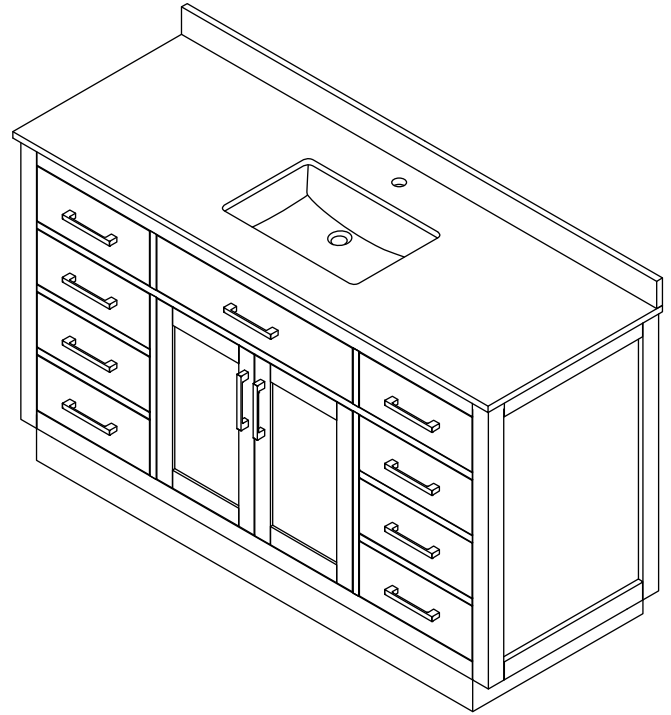

# WYNDHAM COLLECTION

TOP VIEW OF VANITY CABINET

\*Note: Due to high probability of breakage, the backsplash comes in two pieces, cut from the same piece. All measurements are  $\pm 1/4"$ .