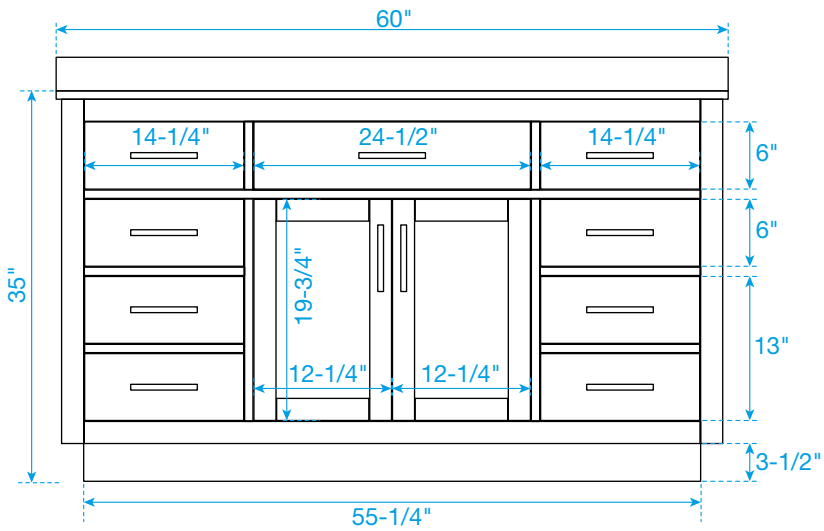

# WYNDHAM COLLECTION

TOP VIEW OF VANITY CABINET

\*Note: Due to high probability of breakage, the backsplash comes in two pieces, cut from the same piece. All measurements are  $\pm 1/4"$ .