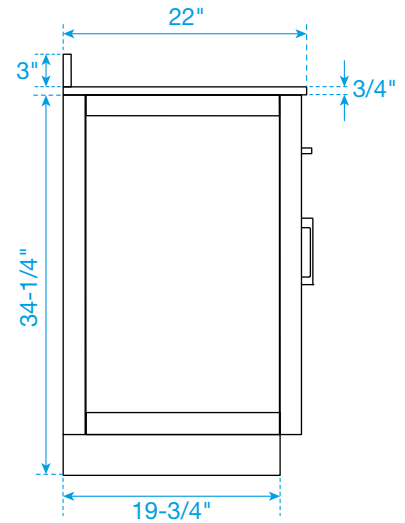

# WYNDHAM COLLECTION

TOP VIEW OF VANITY CABINET

\*Note: Due to high probability of breakage, the backsplash comes in two pieces, cut from the same piece. All measurements are  $\pm 1/4"$ .