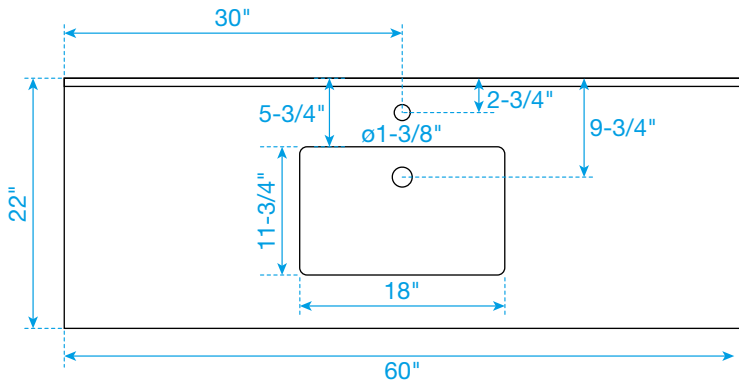

# WYNDHAM COLLECTION

TOP VIEW OF VANITY CABINET

\*Note: Due to high probability of breakage, the backsplash comes in two pieces, cut from the same piece. All measurements are  $\pm 1/4"$ .