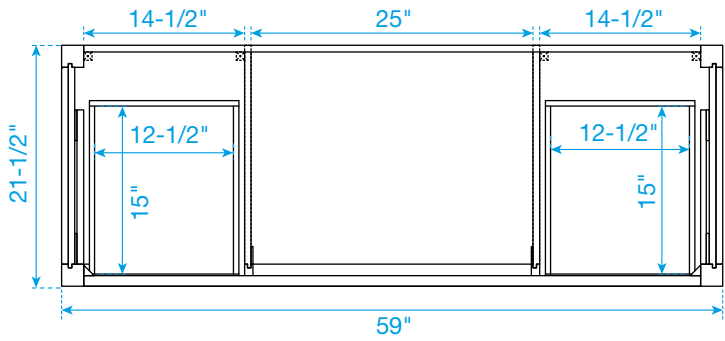

# WYNDHAM COLLECTION

TOP VIEW OF VANITY CABINET

\*Note: Due to high probability of breakage, the backsplash comes in two pieces, cut from the same piece. All measurements are  $\pm 1/4"$ .