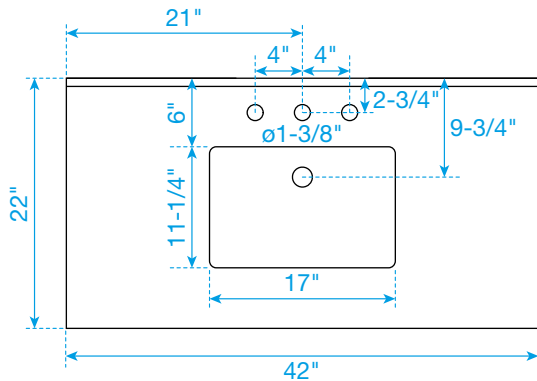

WYNDHAM COLLECTION

TOP VIEW OF VANITY CABINET

*Note: All measurements are $\pm 1/4$ ".

WC-2626-42-SGL Quartz