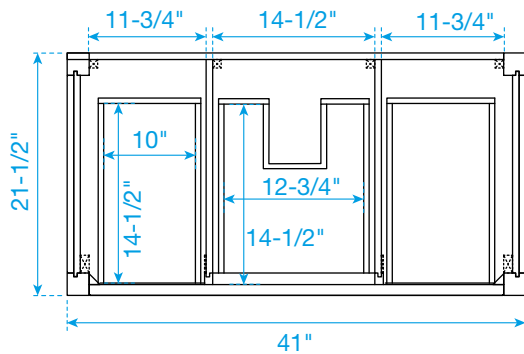

WYNDHAM COLLECTION

TOP VIEW OF VANITY CABINET

*Note: All measurements are $\pm 1/4$ ".

WC-2626-42-SGL Quartz