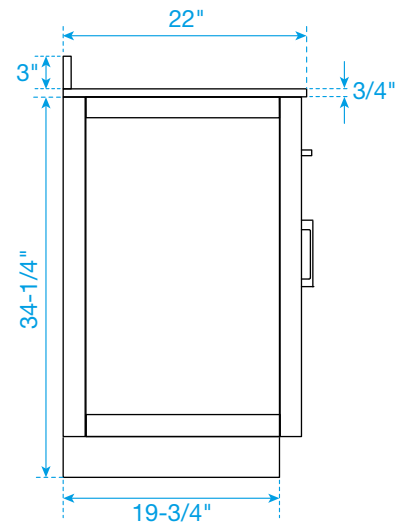

WYNDHAM COLLECTION

TOP VIEW OF VANITY CABINET

*Note: All measurements are $\pm 1/4$ ".

WC-2626-42-SGL Quartz