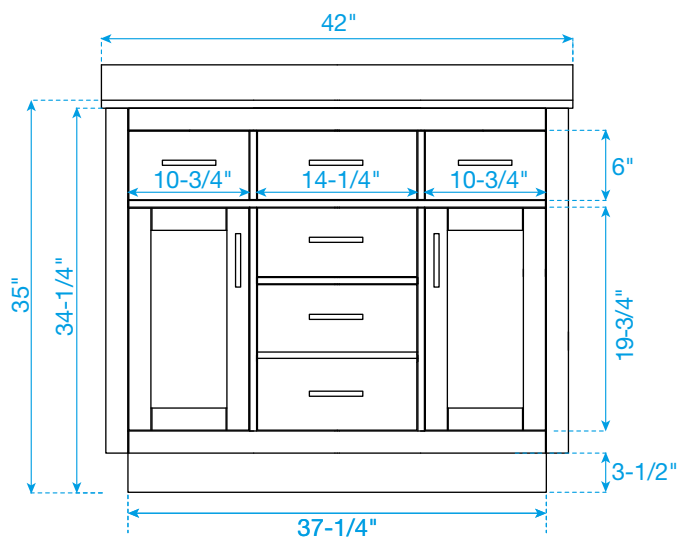

WYNDHAM COLLECTION

TOP VIEW OF VANITY CABINET

*Note: All measurements are $\pm 1/4$ ".

WC-2626-42-SGL Quartz