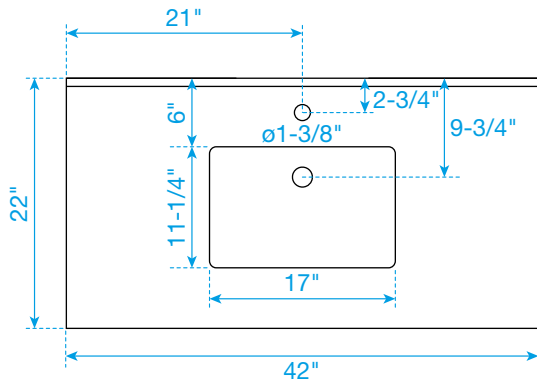

# WYNDHAM COLLECTION

TOP VIEW OF VANITY CABINET

\*Note: All measurements are  $\pm 1/4$ ".