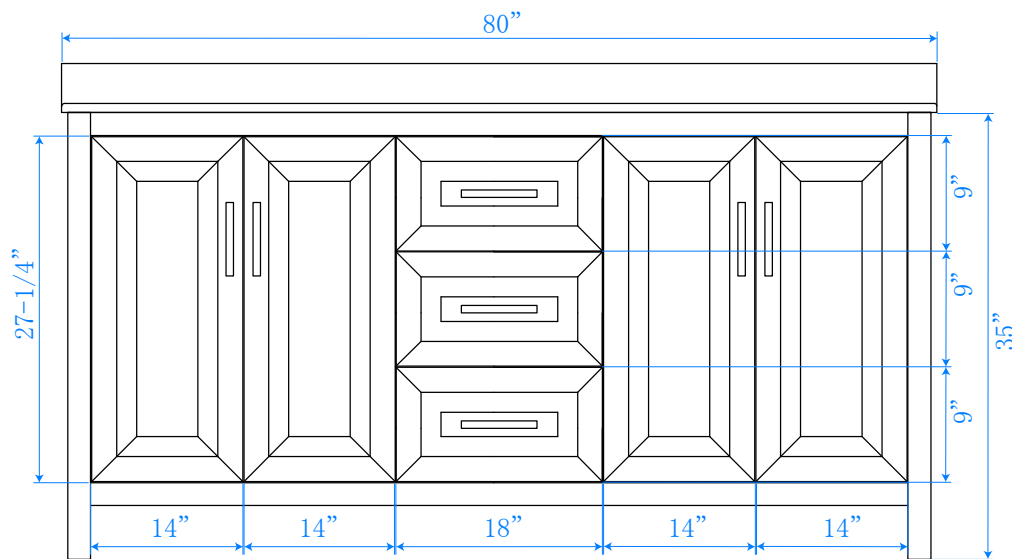

WYNDHAM COLLECTION

TOP VIEW OF VANITY CABINET

*Note: Due to high probability of breakage-the backsplash comes in two pieces-cut from same piece. All measurements are $\pm 1/4"$

WC-2525-80-DBL