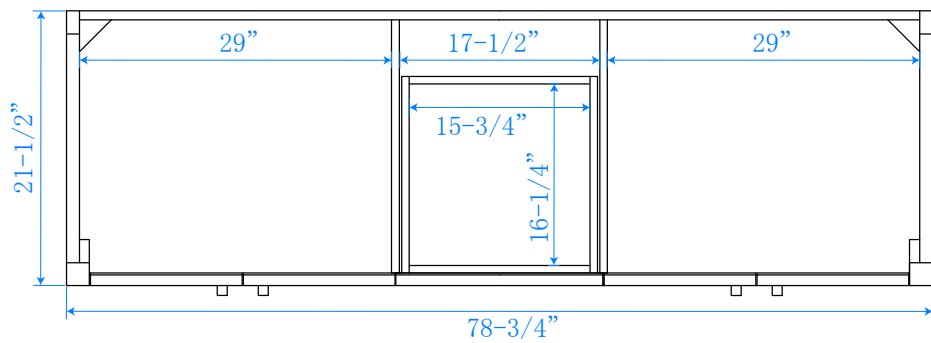

WYNDHAM COLLECTION

TOP VIEW OF VANITY CABINET

*Note: Due to high probability of breakage-the backsplash comes in two pieces-cut from same piece. All measurements are $\pm 1/4"$

WC-2525-80-DBL