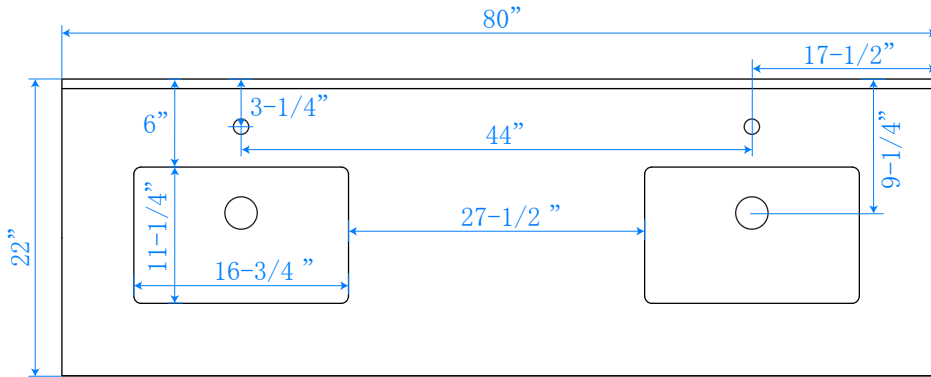

WYNDHAM COLLECTION

TOP VIEW OF VANITY CABINET

*Note: Due to high probability of breakage-the backsplash comes in two pieces-cut from same piece. All measurements are $\pm 1/4"$

WC-2525-80-DBL