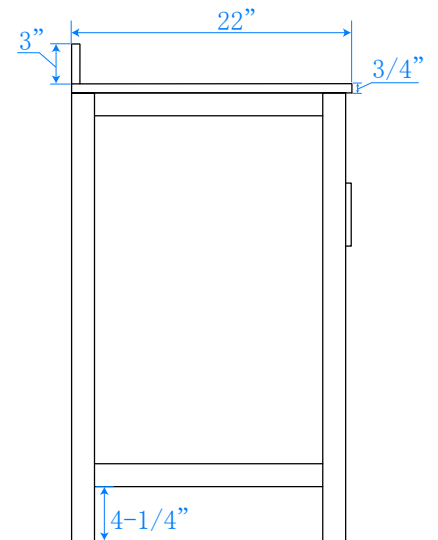

WYNDHAM COLLECTION

TOP VIEW OF VANITY CABINET

*Note: Due to high probability of breakage-the backsplash comes in two pieces-cut from same piece. All measurements are $\pm 1/4"$

WC-2525-80-DBL