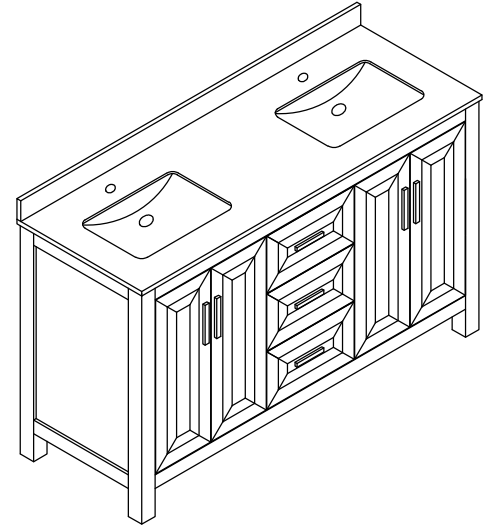

WYNDHAM COLLECTION

TOP VIEW OF VANITY CABINET

*Note: Due to high probability of breakage-the backsplash comes in two pieces-cut from same piece. All measurements are $\pm 1/4"$

WC-2525-80-DBL