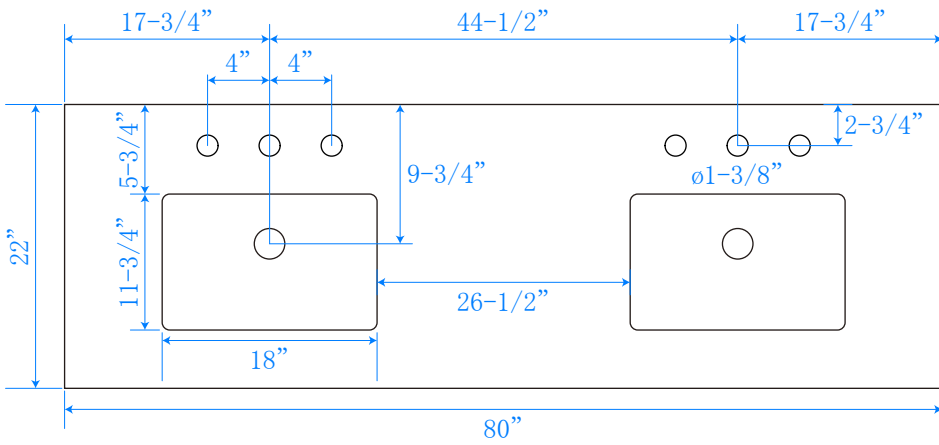

WYNDHAM COLLECTION

TOP VIEW OF VANITY CABINET

*Note: Due to high probability of breakage, the backsplash comes in two pieces, cut from the same piece. All measurements are $\pm 1/4$ ".

WC-2525-80-DBL
Quartz