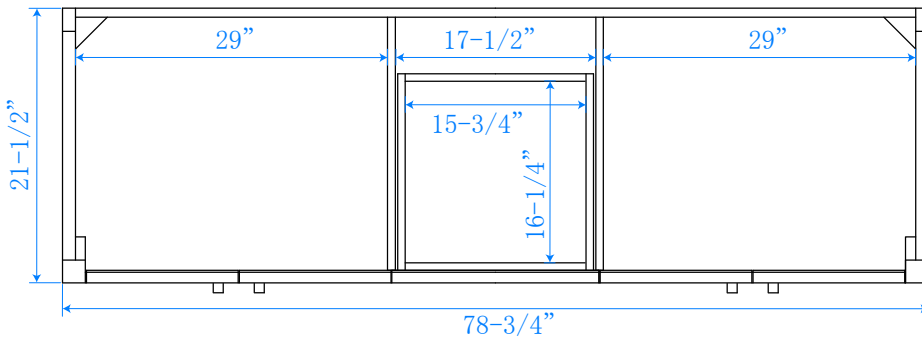

WYNDHAM COLLECTION

TOP VIEW OF VANITY CABINET

*Note: Due to high probability of breakage, the backsplash comes in two pieces, cut from the same piece. All measurements are $\pm 1/4$ ".

WC-2525-80-DBL
Quartz