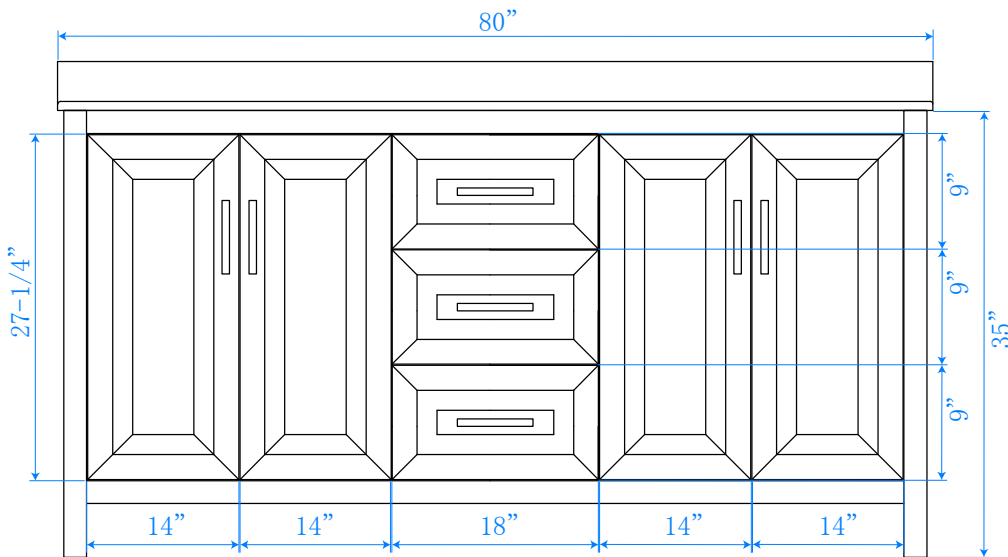

WYNDHAM COLLECTION

TOP VIEW OF VANITY CABINET

*Note: Due to high probability of breakage, the backsplash comes in two pieces, cut from the same piece. All measurements are $\pm 1/4$ ".

WC-2525-80-DBL
Quartz