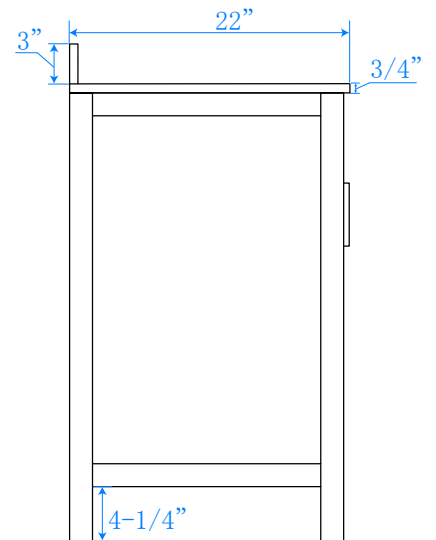

WYNDHAM COLLECTION

TOP VIEW OF VANITY CABINET

*Note: Due to high probability of breakage, the backsplash comes in two pieces, cut from the same piece. All measurements are $\pm 1/4$ ".

WC-2525-80-DBL
Quartz