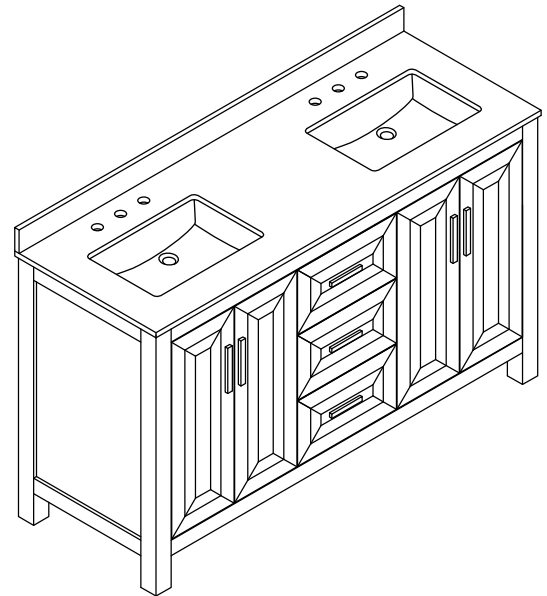

WYNDHAM COLLECTION

TOP VIEW OF VANITY CABINET

*Note: Due to high probability of breakage, the backsplash comes in two pieces, cut from the same piece. All measurements are $\pm 1/4$ ".

WC-2525-80-DBL
Quartz