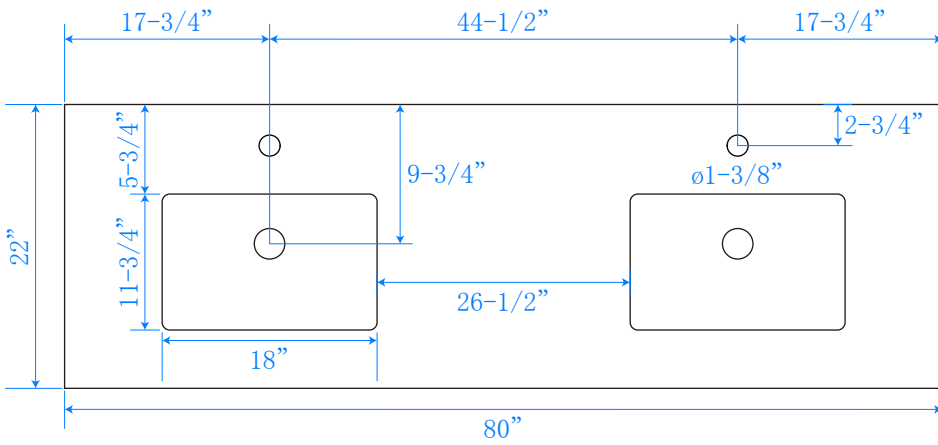

WYNDHAM COLLECTION

TOP VIEW OF VANITY CABINET

*Note: Due to high probability of breakage, the backsplash comes in two pieces, cut from the same piece. All measurements are $\pm 1/4"$.

WC-2525-80-DBL
Quartz