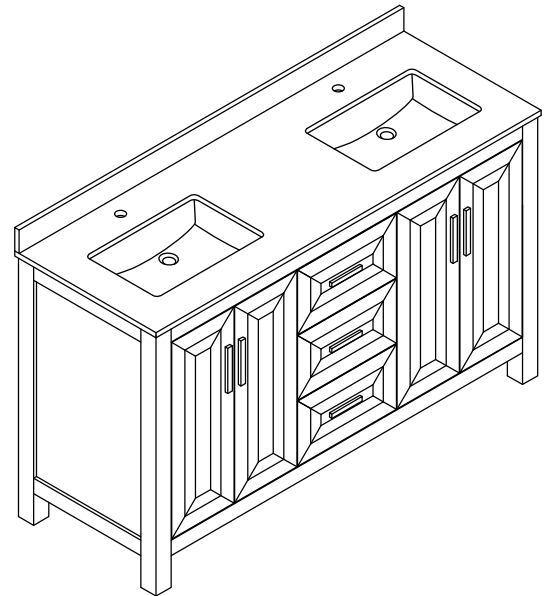

WYNDHAM COLLECTION

TOP VIEW OF VANITY CABINET

*Note: Due to high probability of breakage, the backsplash comes in two pieces, cut from the same piece. All measurements are $\pm 1/4"$.

WC-2525-80-DBL
Quartz