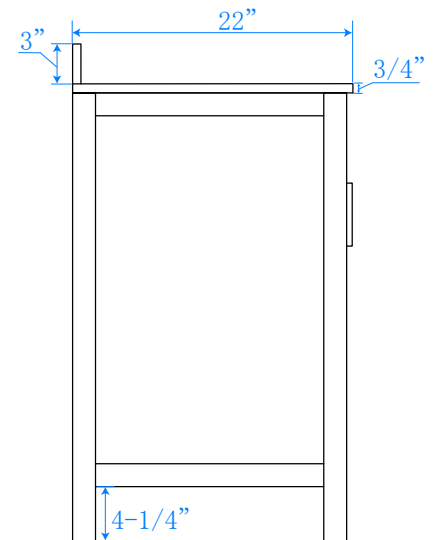

WYNDHAM COLLECTION

TOP VIEW OF VANITY CABINET

*Note: Due to high probability of breakage, the backsplash comes in two pieces, cut from the same piece. All measurements are $\pm 1/4"$.

WC-2525-80-DBL
Quartz