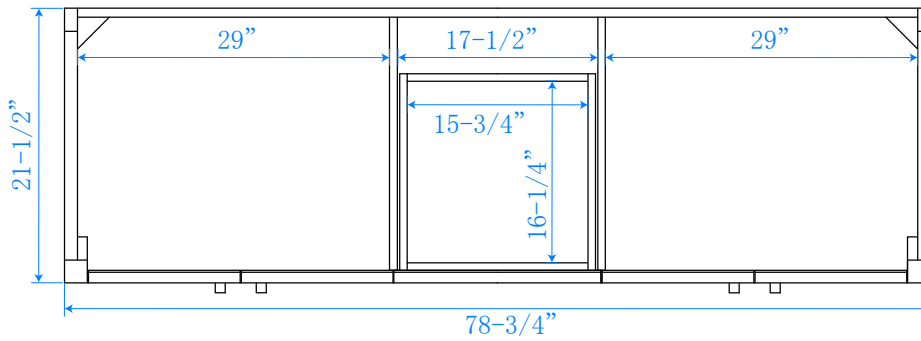

WYNDHAM COLLECTION

TOP VIEW OF VANITY CABINET

*Note: Due to high probability of breakage, the backsplash comes in two pieces, cut from the same piece. All measurements are $\pm 1/4"$.

WC-2525-80-DBL
Quartz