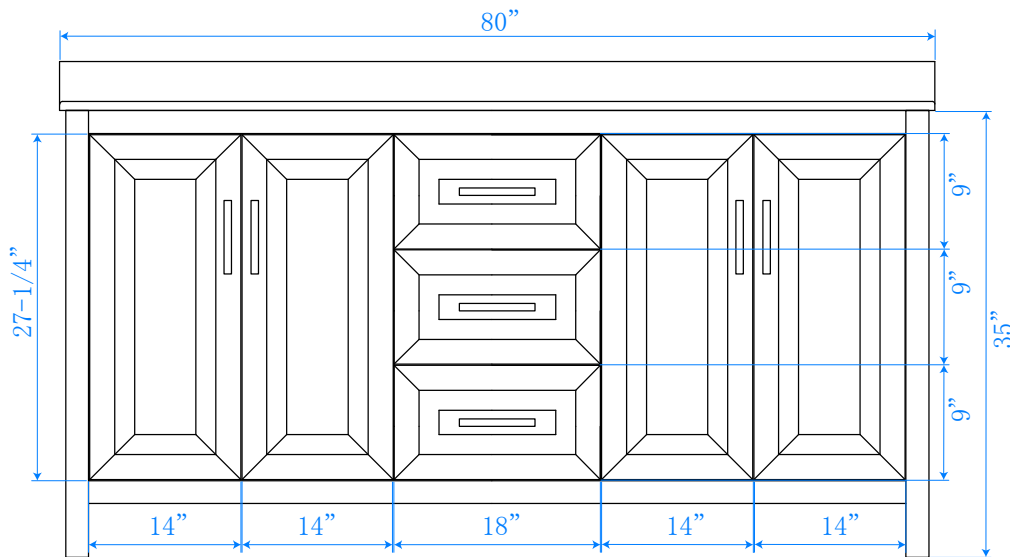

WYNDHAM COLLECTION

TOP VIEW OF VANITY CABINET

*Note: Due to high probability of breakage, the backsplash comes in two pieces, cut from the same piece. All measurements are $\pm 1/4"$.

WC-2525-80-DBL
Quartz