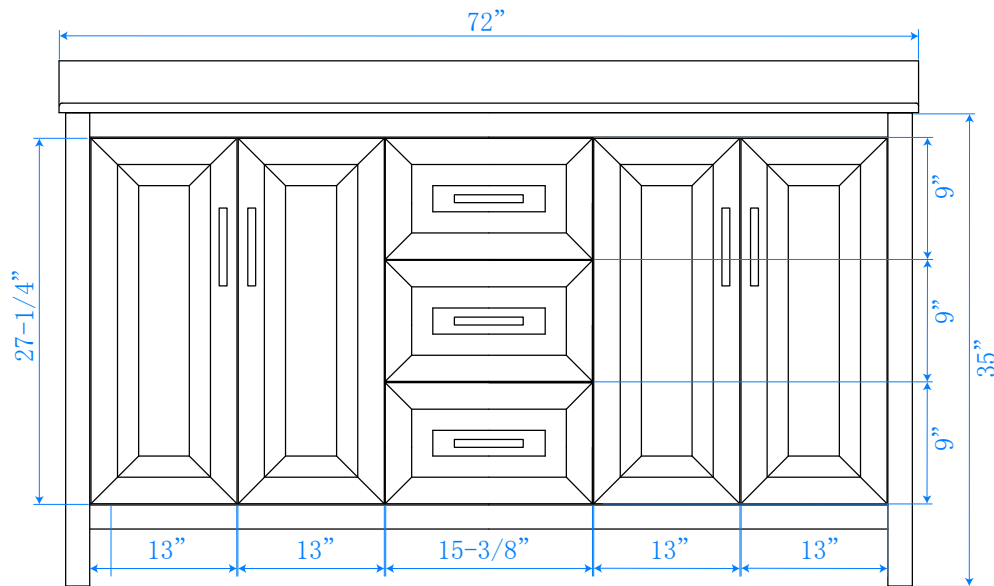

WYNDHAM COLLECTION

TOP VIEW OF VANITY CABINET

*Note: Due to high probability of breakage, the backsplash comes in two pieces, cut from the same piece. All measurements are $\pm 1/4$ ".

WC-2525-72-DBL
Quartz