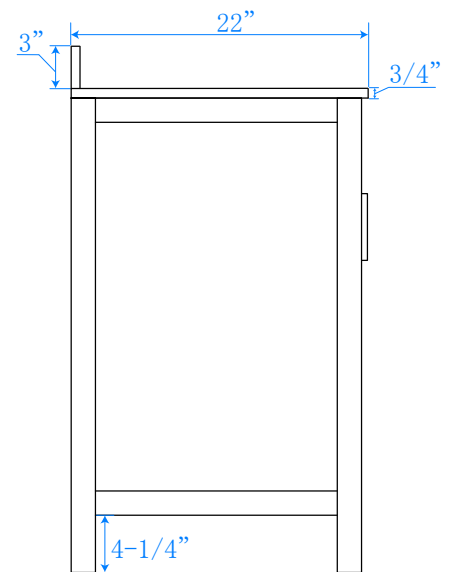

WYNDHAM COLLECTION

TOP VIEW OF VANITY CABINET

*Note: Due to high probability of breakage, the backsplash comes in two pieces, cut from the same piece. All measurements are $\pm 1/4$ ".

WC-2525-72-DBL
Quartz