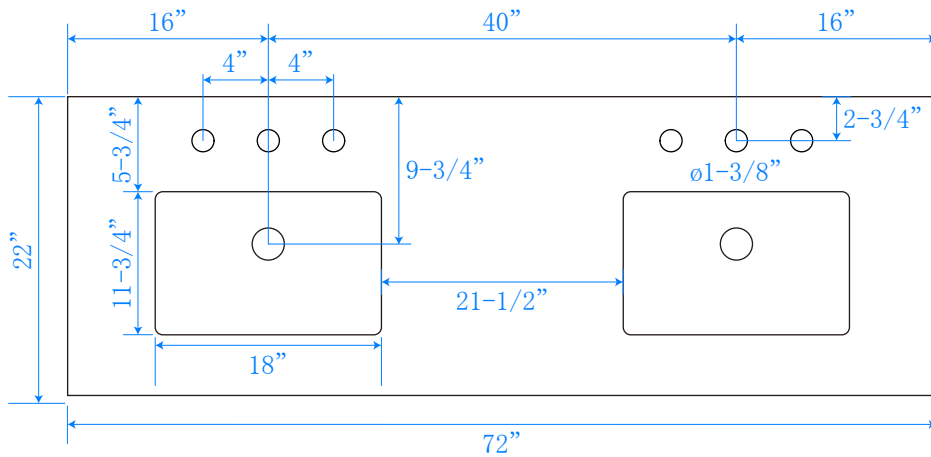

WYNDHAM COLLECTION

TOP VIEW OF VANITY CABINET

*Note: Due to high probability of breakage, the backsplash comes in two pieces, cut from the same piece. All measurements are $\pm 1/4$ ".

WC-2525-72-DBL
Quartz