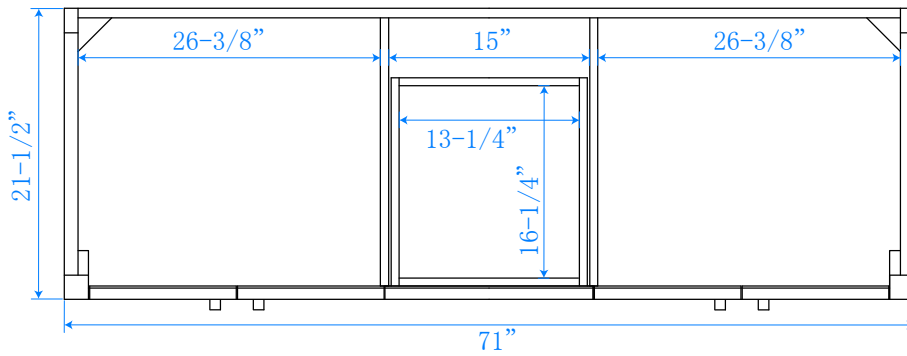

WYNDHAM COLLECTION

TOP VIEW OF VANITY CABINET

*Note: Due to high probability of breakage, the backsplash comes in two pieces, cut from the same piece. All measurements are $\pm 1/4$ ".

WC-2525-72-DBL
Quartz