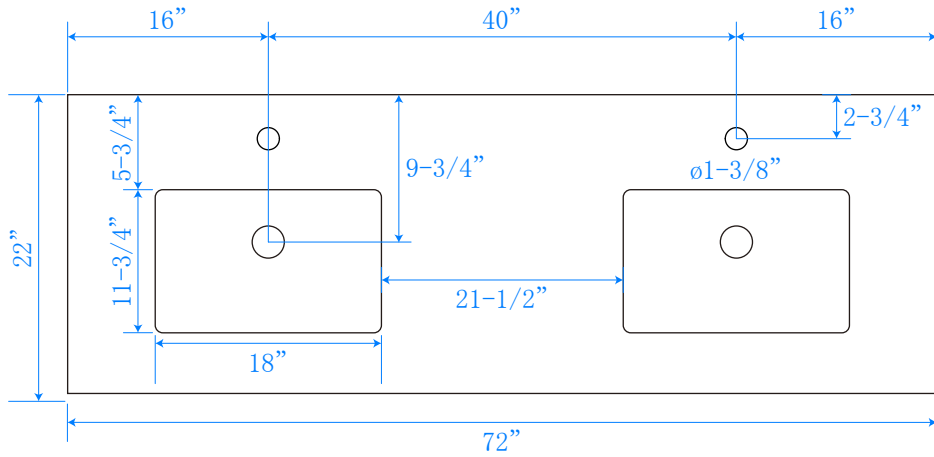

WYNDHAM COLLECTION

TOP VIEW OF VANITY CABINET

*Note: Due to high probability of breakage, the backsplash comes in two pieces, cut from the same piece. All measurements are $\pm 1/4$ ".

WC-2525-72-DBL
Quartz