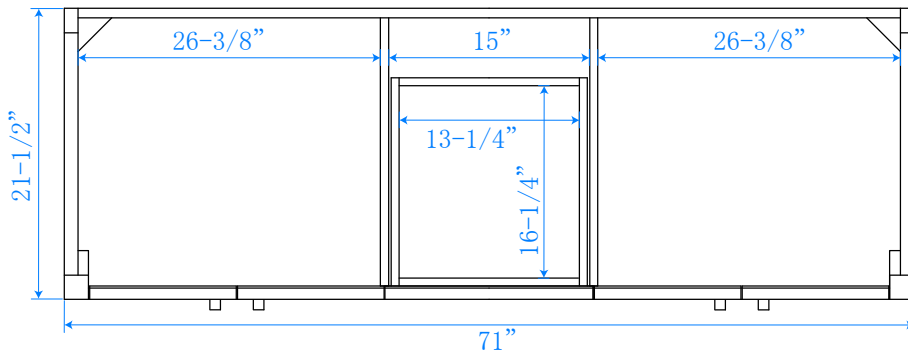

WYNDHAM COLLECTION

TOP VIEW OF VANITY CABINET

*Note: Due to high probability of breakage, the backsplash comes in two pieces, cut from the same piece. All measurements are $\pm 1/4$ ".

WC-2525-72-DBL
Quartz