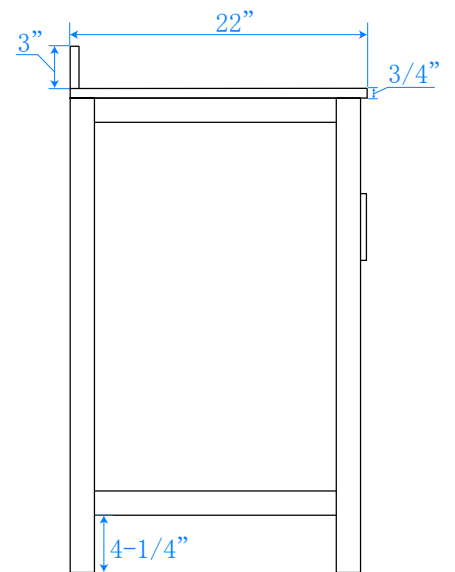

WYNDHAM COLLECTION

TOP VIEW OF VANITY CABINET

*Note: Due to high probability of breakage, the backsplash comes in two pieces, cut from the same piece. All measurements are $\pm 1/4$ ".

WC-2525-72-DBL
Quartz