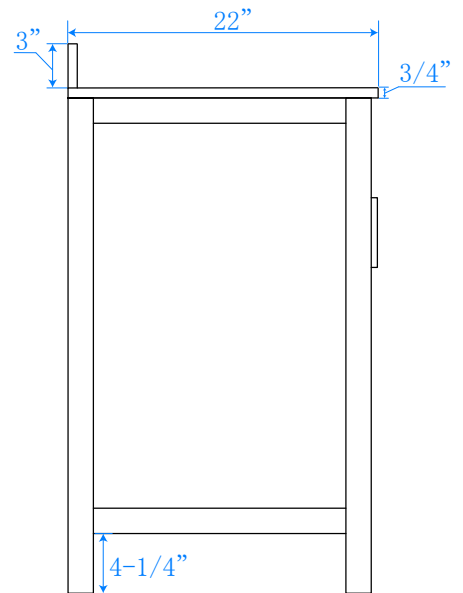

# WYNDHAM COLLECTION

TOP VIEW OF VANITY CABINET

\*Note: Due to high probability of breakage, the backsplash comes in two pieces, cut from the same piece. All measurements are ± 1/4".