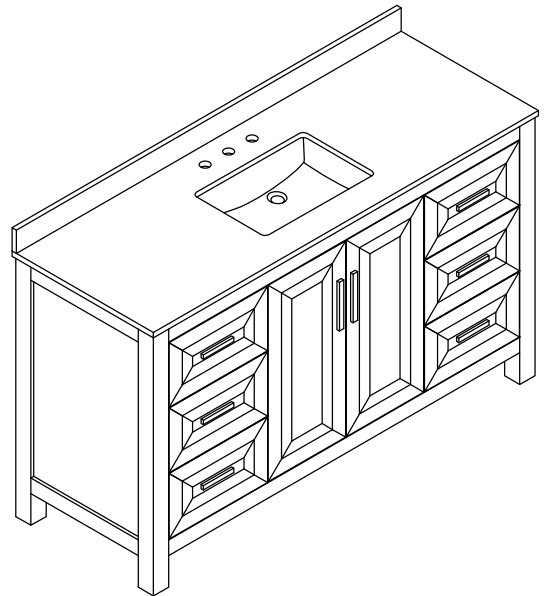

# WYNDHAM COLLECTION

TOP VIEW OF VANITY CABINET

\*Note: Due to high probability of breakage, the backsplash comes in two pieces, cut from the same piece. All measurements are ± 1/4".

# WC-2525-60-SGL Quartz