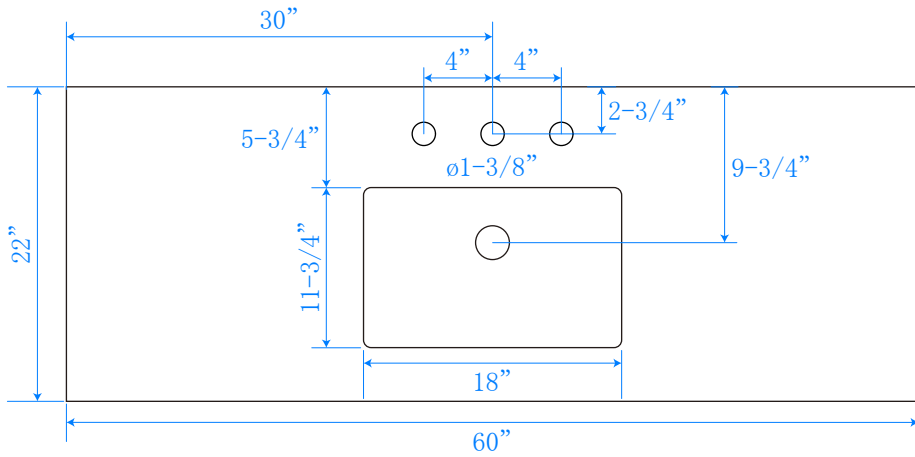

# WYNDHAM COLLECTION

TOP VIEW OF VANITY CABINET

\*Note: Due to high probability of breakage, the backsplash comes in two pieces, cut from the same piece. All measurements are ± 1/4".