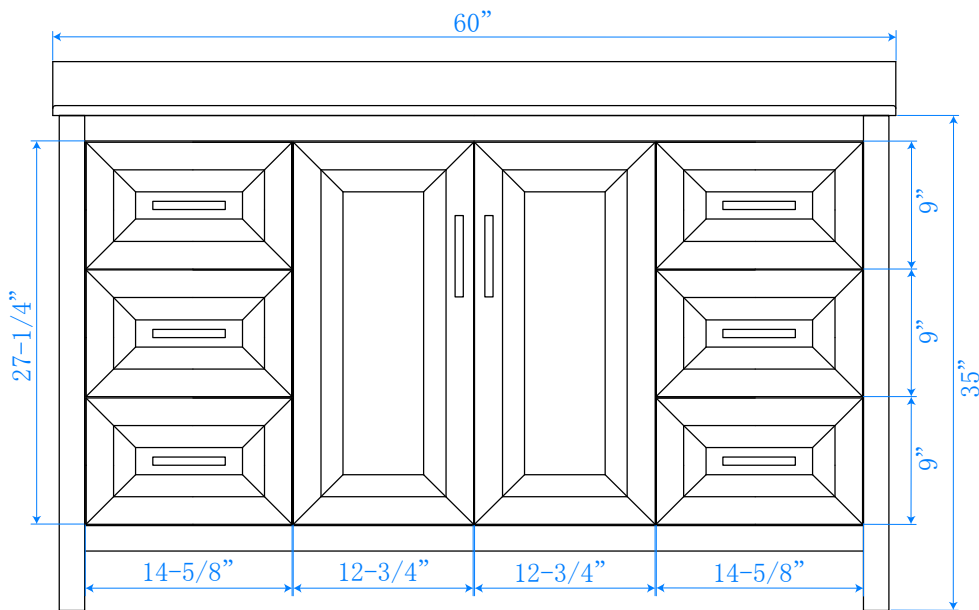

# WYNDHAM COLLECTION

TOP VIEW OF VANITY CABINET

\*Note: Due to high probability of breakage, the backsplash comes in two pieces, cut from the same piece. All measurements are ± 1/4".