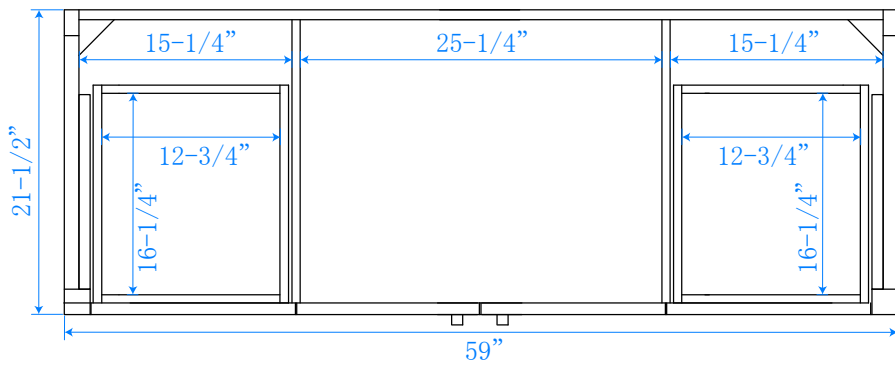

# WYNDHAM COLLECTION

TOP VIEW OF VANITY CABINET

\*Note: Due to high probability of breakage, the backsplash comes in two pieces, cut from the same piece. All measurements are ± 1/4".