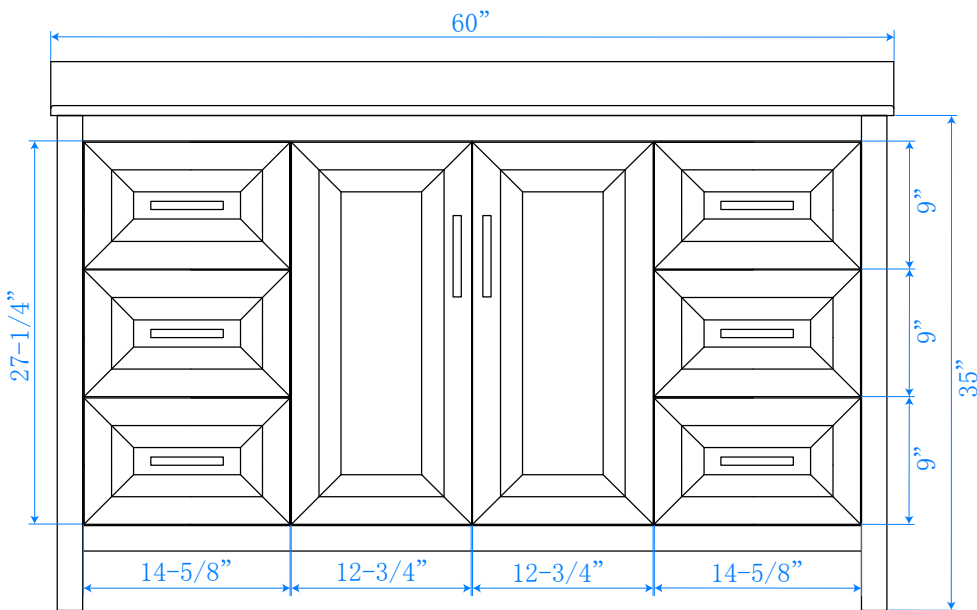

WYNDHAM COLLECTION

TOP VIEW OF VANITY CABINET

*Note: Due to high probability of breakage, the backsplash comes in two pieces, cut from the same piece. All measurements are $\pm 1/4"$.

WC-2525-60-SGL
Quartz