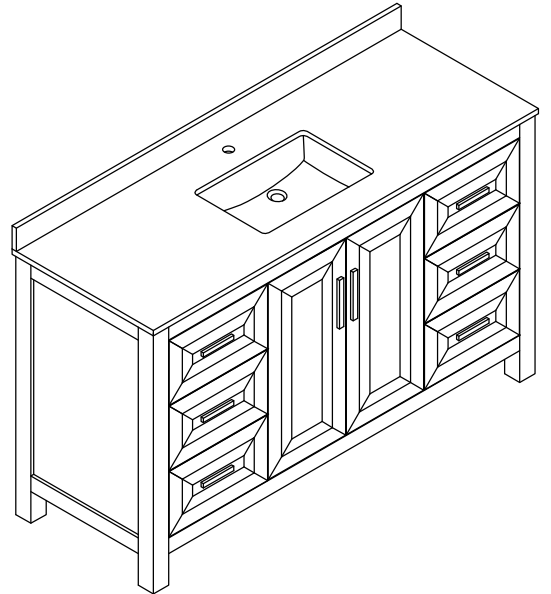

WYNDHAM COLLECTION

TOP VIEW OF VANITY CABINET

*Note: Due to high probability of breakage, the backsplash comes in two pieces, cut from the same piece. All measurements are $\pm 1/4"$.

WC-2525-60-SGL
Quartz