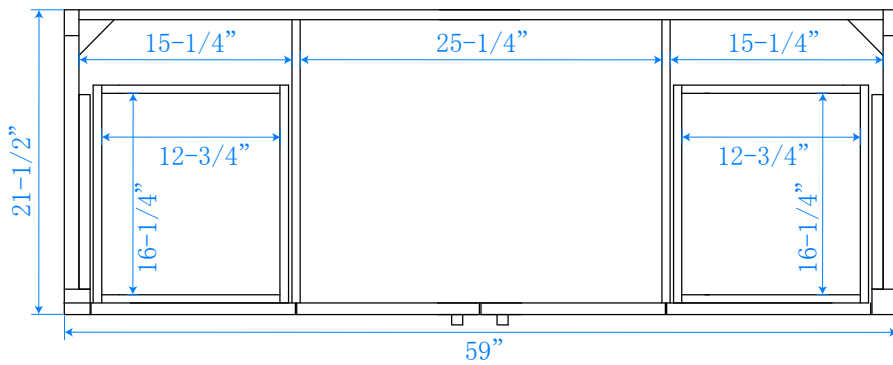

WYNDHAM COLLECTION

TOP VIEW OF VANITY CABINET

*Note: Due to high probability of breakage, the backsplash comes in two pieces, cut from the same piece. All measurements are $\pm 1/4"$.

WC-2525-60-SGL
Quartz