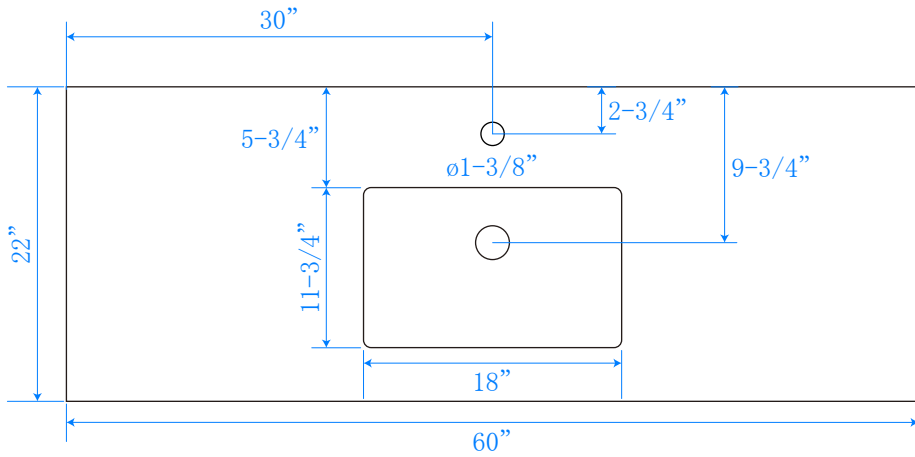

WYNDHAM COLLECTION

TOP VIEW OF VANITY CABINET

*Note: Due to high probability of breakage, the backsplash comes in two pieces, cut from the same piece. All measurements are $\pm 1/4"$.

WC-2525-60-SGL
Quartz