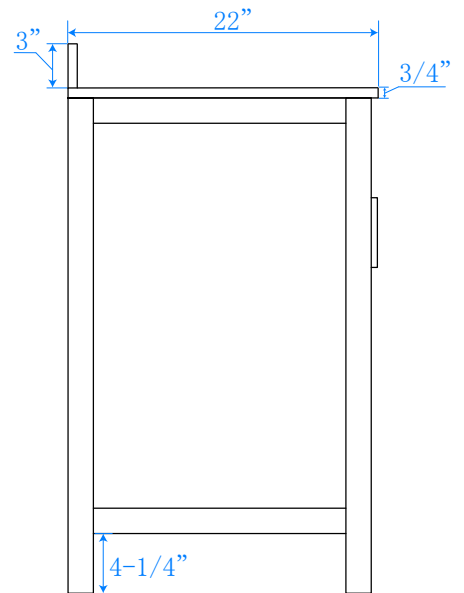

WYNDHAM COLLECTION

TOP VIEW OF VANITY CABINET

*Note: Due to high probability of breakage, the backsplash comes in two pieces, cut from the same piece. All measurements are $\pm 1/4"$.

WC-2525-60-SGL
Quartz