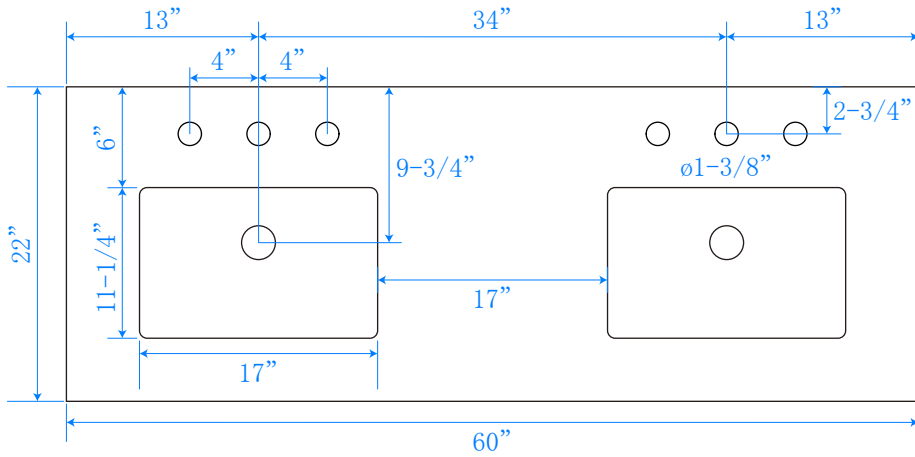

WYNDHAM COLLECTION

TOP VIEW OF VANITY CABINET

*Note: Due to high probability of breakage, the backsplash comes in two pieces, cut from the same piece. All measurements are $\pm 1/4$ ".

WC-2525-60-DBL
Quartz