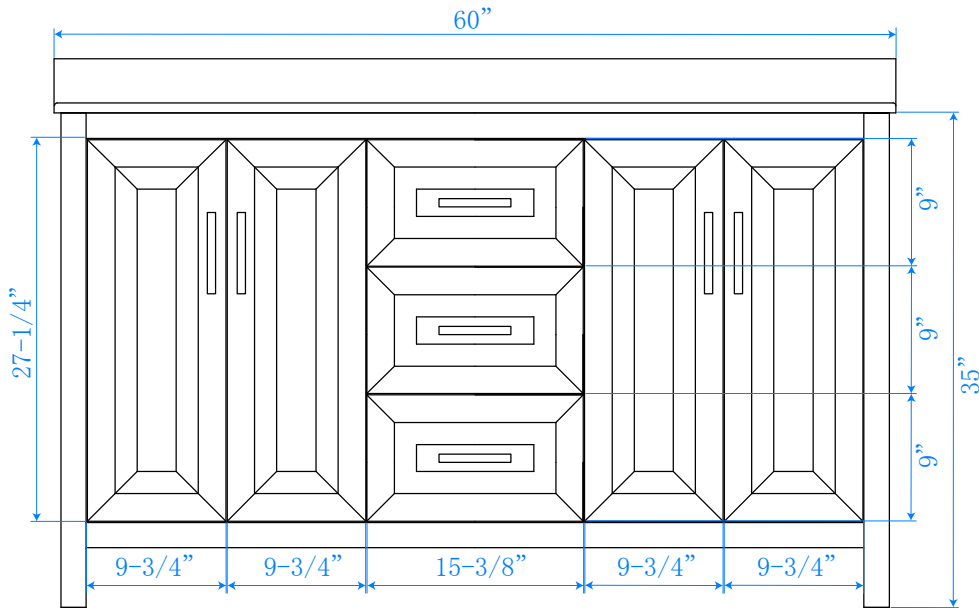

WYNDHAM COLLECTION

TOP VIEW OF VANITY CABINET

*Note: Due to high probability of breakage, the backsplash comes in two pieces, cut from the same piece. All measurements are $\pm 1/4$ ".

WC-2525-60-DBL
Quartz