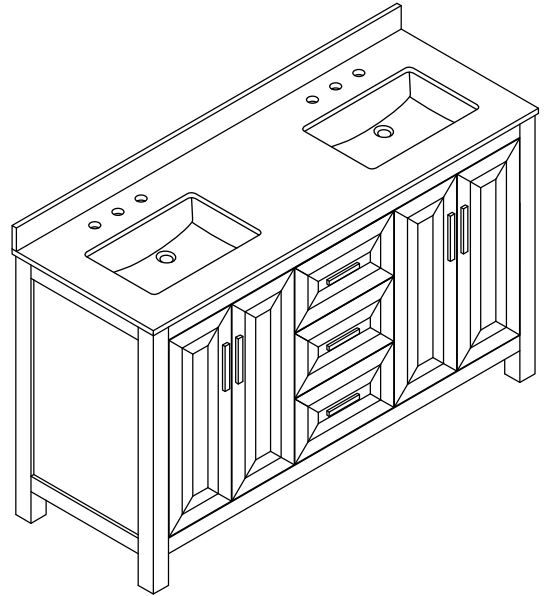

WYNDHAM COLLECTION

TOP VIEW OF VANITY CABINET

*Note: Due to high probability of breakage, the backsplash comes in two pieces, cut from the same piece. All measurements are $\pm 1/4$ ".

WC-2525-60-DBL
Quartz