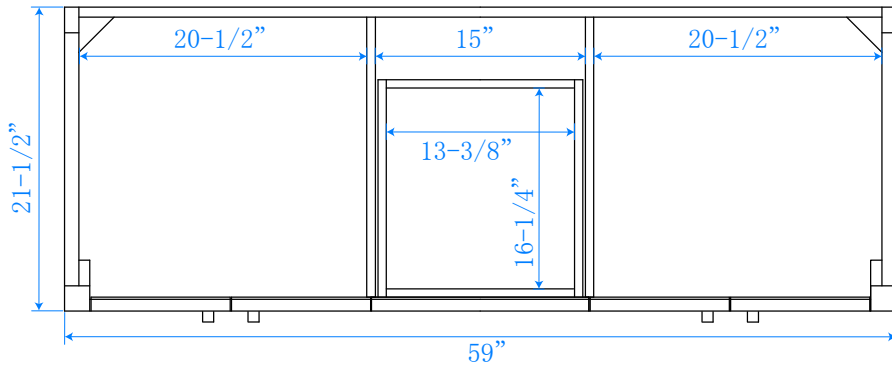

WYNDHAM COLLECTION

TOP VIEW OF VANITY CABINET

*Note: Due to high probability of breakage, the backsplash comes in two pieces, cut from the same piece. All measurements are $\pm 1/4$ ".

WC-2525-60-DBL
Quartz