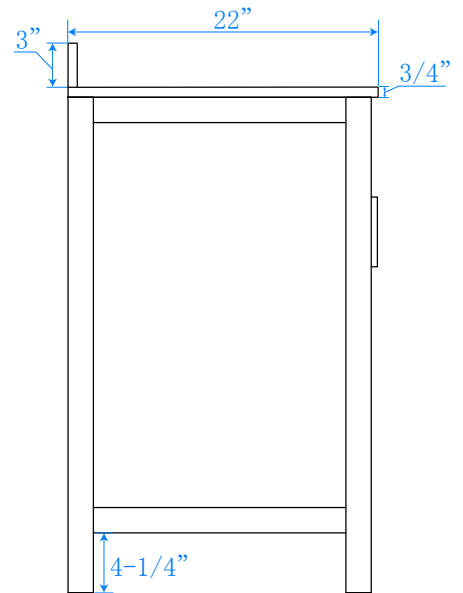

WYNDHAM COLLECTION

TOP VIEW OF VANITY CABINET

*Note: Due to high probability of breakage, the backsplash comes in two pieces, cut from the same piece. All measurements are $\pm 1/4$ ".

WC-2525-60-DBL
Quartz