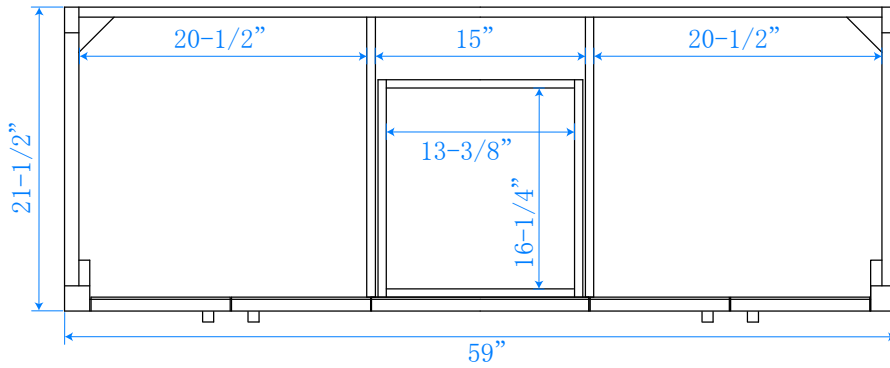

# WYNDHAM COLLECTION

TOP VIEW OF VANITY CABINET

\*Note: Due to high probability of breakage, the backsplash comes in two pieces, cut from the same piece. All measurements are  $\pm 1/4$ ".

WC-2525-60-DBL  
Quartz