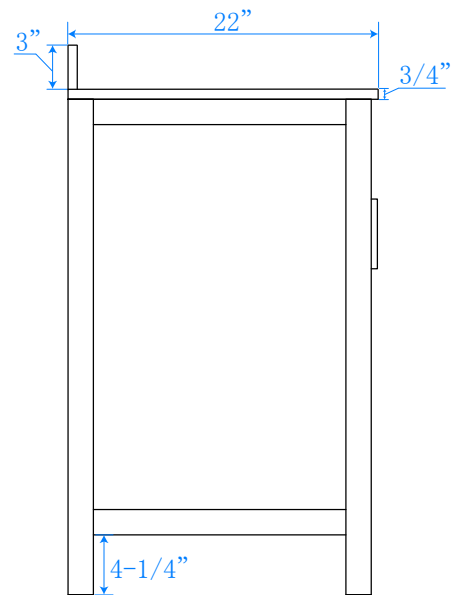

# WYNDHAM COLLECTION

TOP VIEW OF VANITY CABINET

\*Note: Due to high probability of breakage, the backsplash comes in two pieces, cut from the same piece. All measurements are  $\pm 1/4$ ".

WC-2525-60-DBL  
Quartz