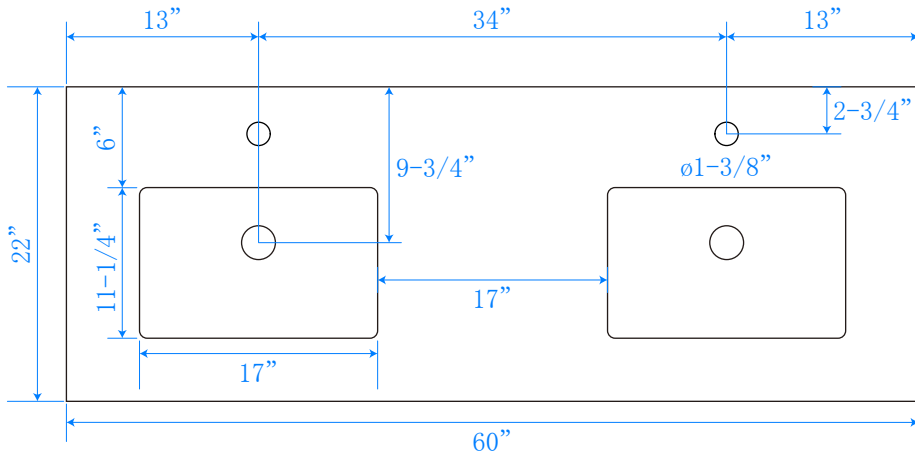

# WYNDHAM COLLECTION

TOP VIEW OF VANITY CABINET

\*Note: Due to high probability of breakage, the backsplash comes in two pieces, cut from the same piece. All measurements are  $\pm 1/4$ ".

WC-2525-60-DBL  
Quartz