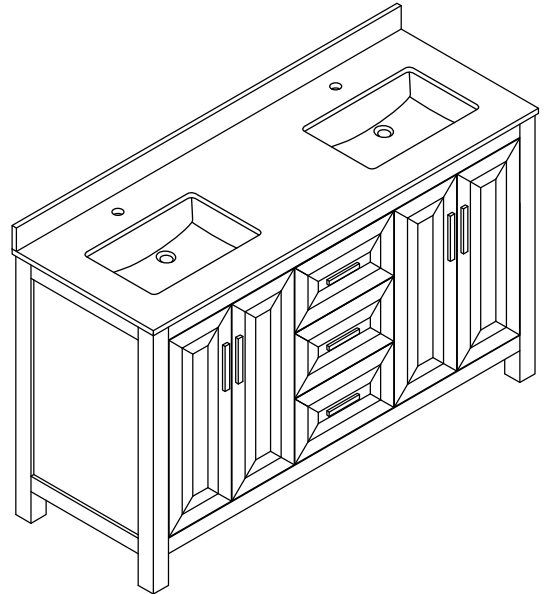

# WYNDHAM COLLECTION

TOP VIEW OF VANITY CABINET

\*Note: Due to high probability of breakage, the backsplash comes in two pieces, cut from the same piece. All measurements are  $\pm 1/4$ ".

WC-2525-60-DBL  
Quartz