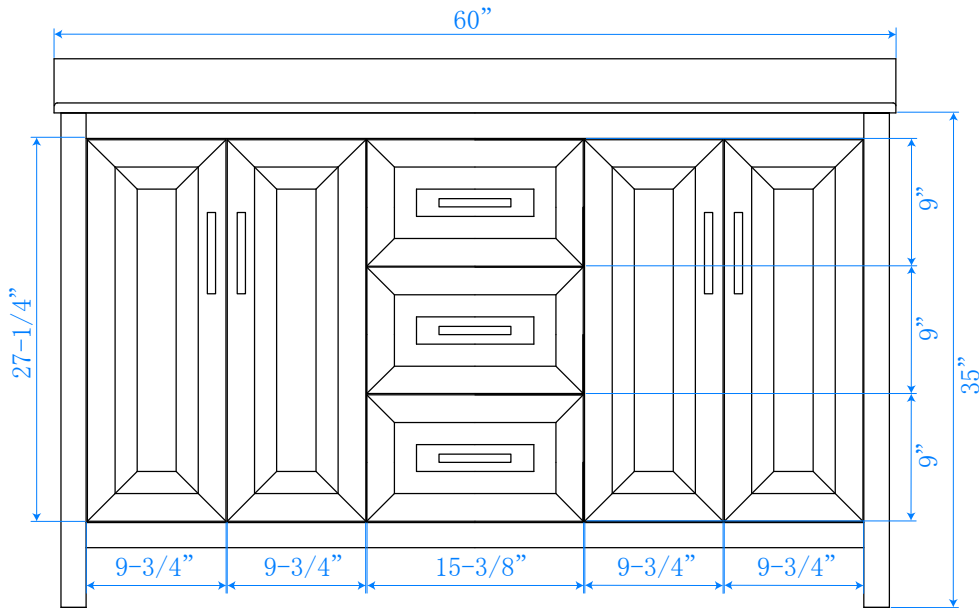

# WYNDHAM COLLECTION

TOP VIEW OF VANITY CABINET

\*Note: Due to high probability of breakage, the backsplash comes in two pieces, cut from the same piece. All measurements are  $\pm 1/4$ ".

WC-2525-60-DBL  
Quartz