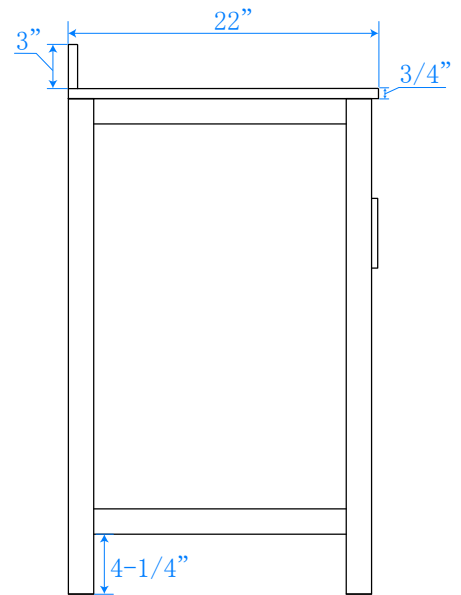

WYNDHAM COLLECTION

TOP VIEW OF VANITY CABINET

*Note: All measurements are $\pm 1/4$ ".

WC-2525-48-SGL Quartz