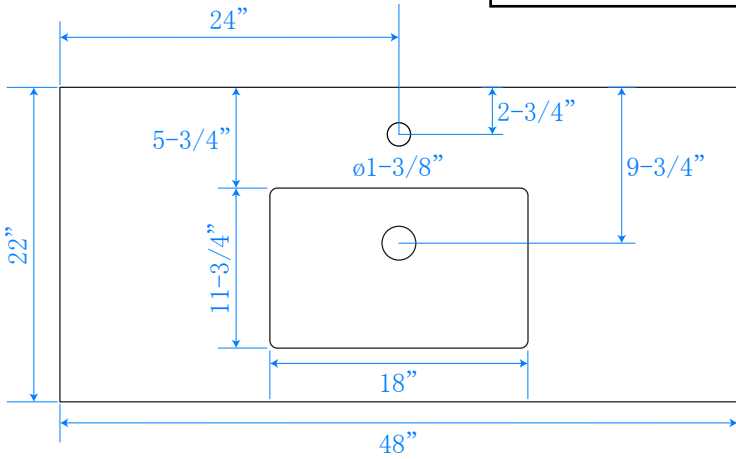

WYNDHAM COLLECTION

TOP VIEW OF VANITY CABINET

*Note: All measurements are $\pm 1/4$ ".

WC-2525-48-SGL Quartz