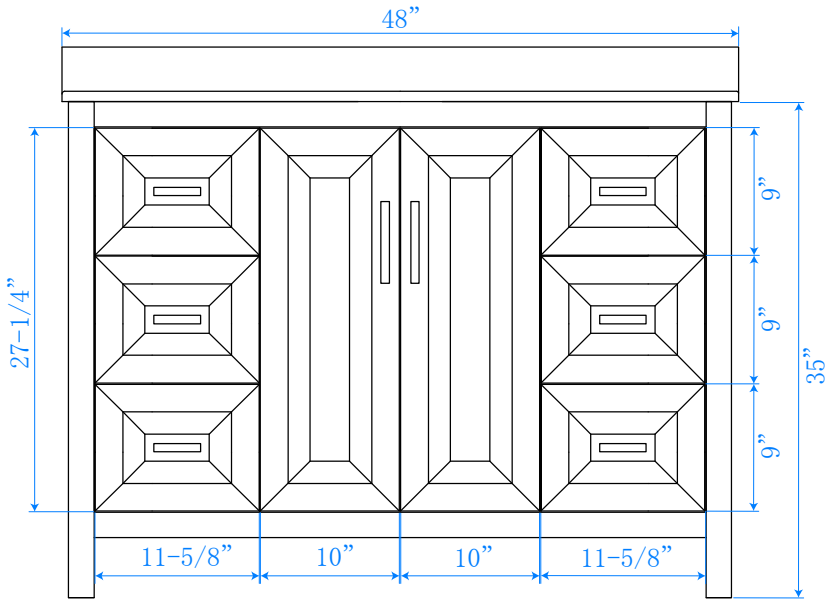

WYNDHAM COLLECTION

TOP VIEW OF VANITY CABINET

*Note: All measurements are $\pm 1/4$ ".

WC-2525-48-SGL Quartz