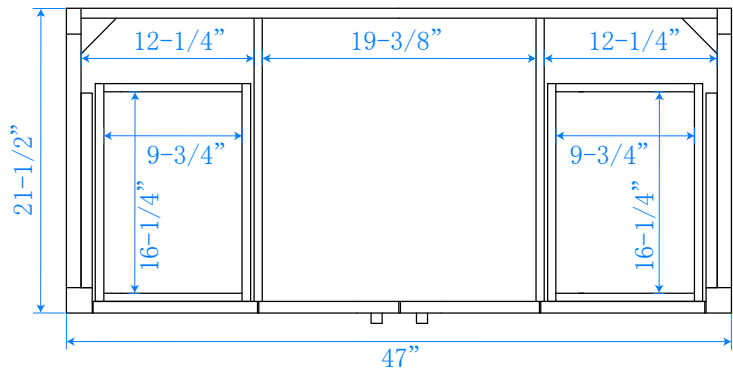

WYNDHAM COLLECTION

TOP VIEW OF VANITY CABINET

*Note: All measurements are $\pm 1/4$ ".

WC-2525-48-SGL Quartz