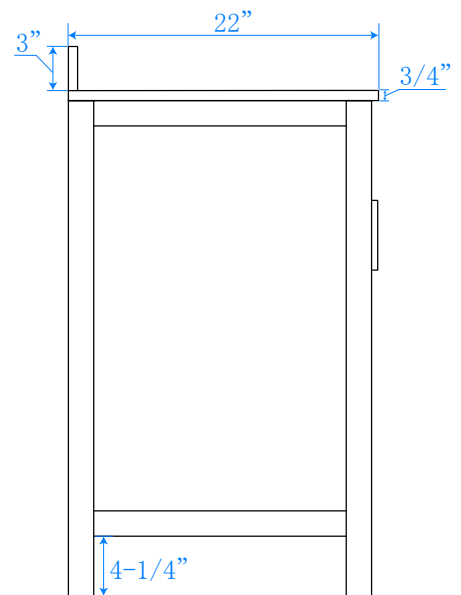

WYNDHAM COLLECTION

TOP VIEW OF VANITY CABINET

*Note: All measurements are $\pm 1/4$ ".

WC-2525-36-SGL Quartz