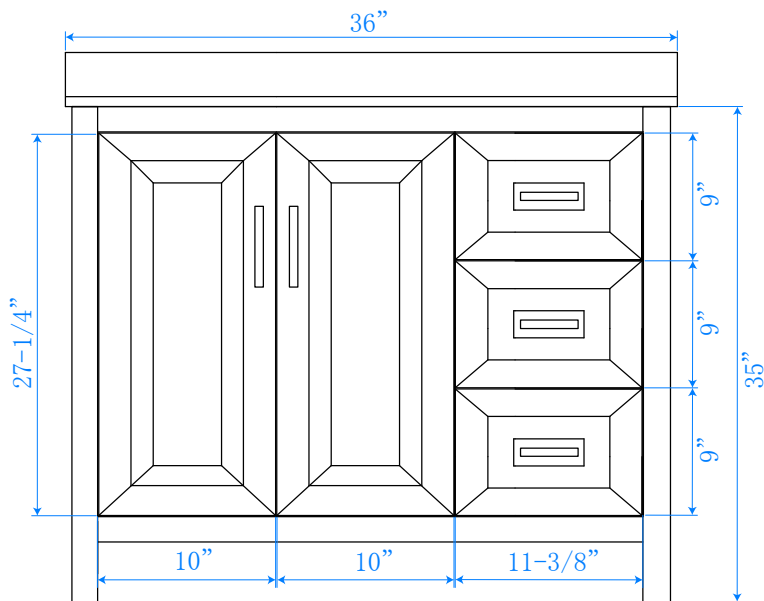

WYNDHAM COLLECTION

TOP VIEW OF VANITY CABINET

*Note: All measurements are $\pm 1/4$ ".

WC-2525-36-SGL Quartz