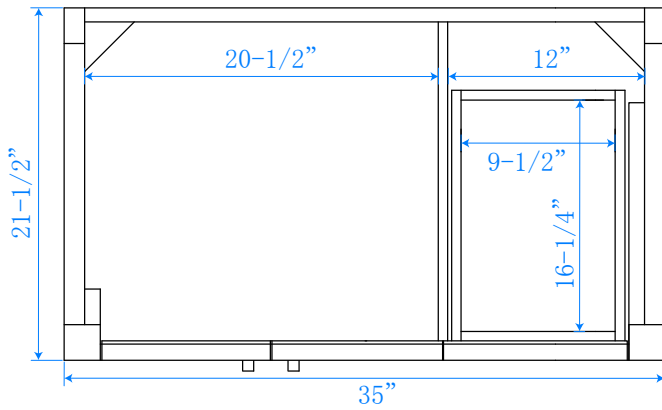

WYNDHAM COLLECTION

TOP VIEW OF VANITY CABINET

*Note: All measurements are $\pm 1/4$ ".

WC-2525-36-SGL Quartz