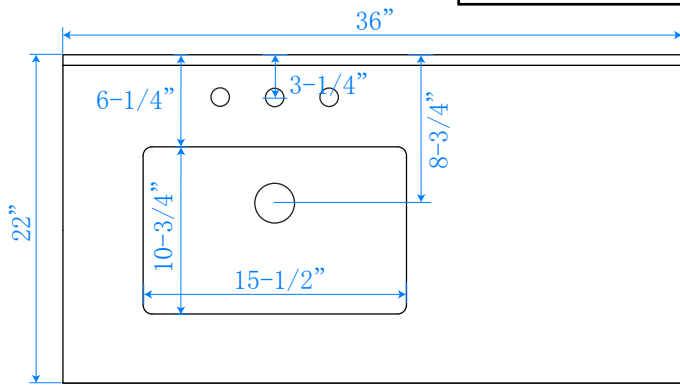

WYNDHAM COLLECTION

TOP VIEW OF VANITY CABINET

*Note: All measurements are $\pm 1/4$ ".

WC-2525-36-SGL Quartz