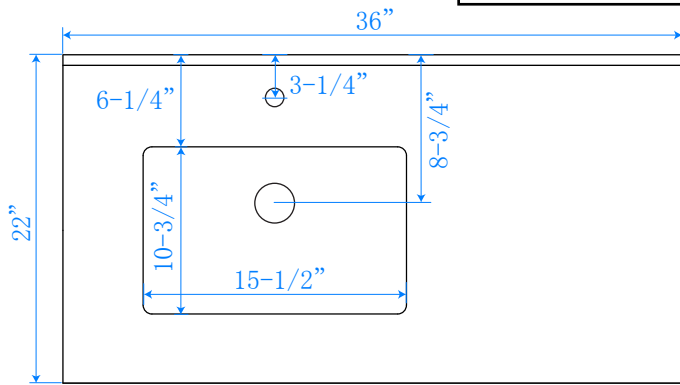

WYNDHAM COLLECTION

TOP VIEW OF VANITY CABINET

*Note: All measurements are $\pm 1/4$ ".

WC-2525-36-SGL Quartz