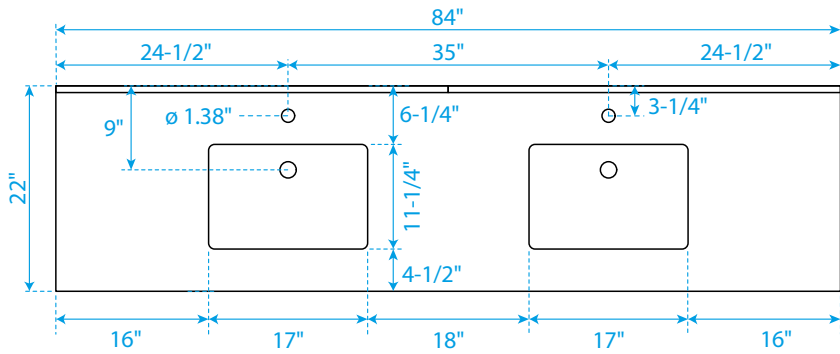

WYNDHAM COLLECTION

TOP VIEW OF VANITY CABINET

*Note: Due to high probability of breakage, the backsplash comes in two pieces, cut from the same piece. All measurements are $\pm 1/4"$.

WC-2424-84-DBL