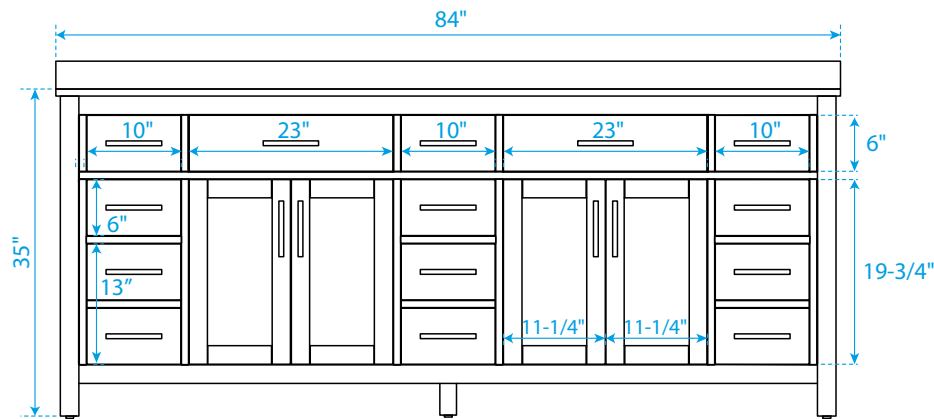

WYNDHAM COLLECTION

TOP VIEW OF VANITY CABINET

*Note: Due to high probability of breakage, the backsplash comes in two pieces, cut from the same piece. All measurements are $\pm 1/4"$.

WC-2424-84-DBL