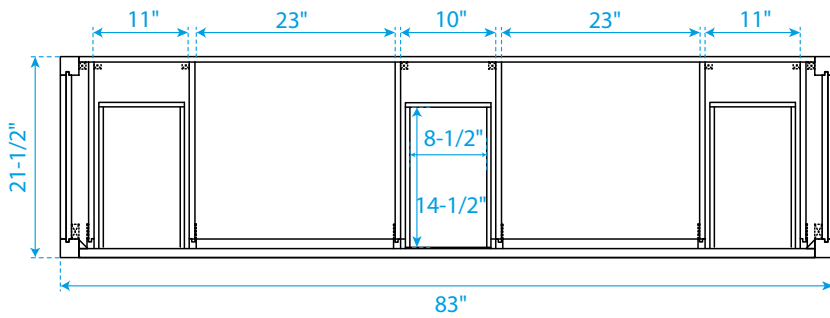

WYNDHAM COLLECTION

TOP VIEW OF VANITY CABINET

*Note: Due to high probability of breakage, the backsplash comes in two pieces, cut from the same piece. All measurements are $\pm 1/4"$.

WC-2424-84-DBL