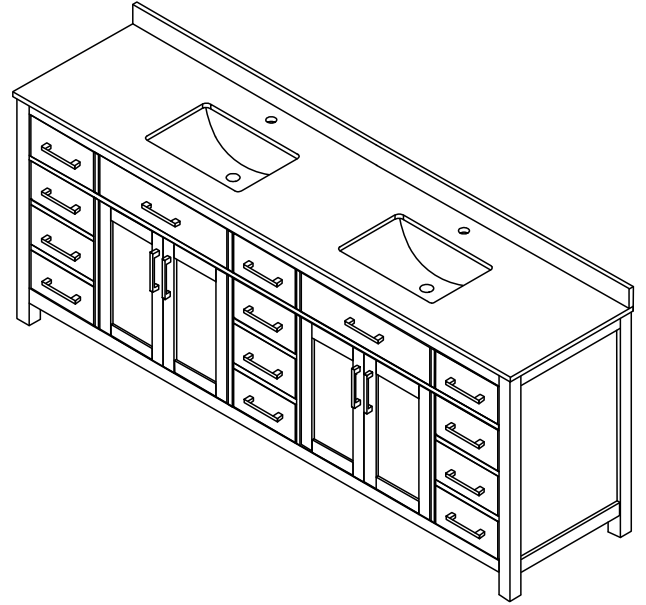

WYNDHAM COLLECTION

TOP VIEW OF VANITY CABINET

*Note: Due to high probability of breakage, the backsplash comes in two pieces, cut from the same piece. All measurements are $\pm 1/4"$.

WC-2424-84-DBL