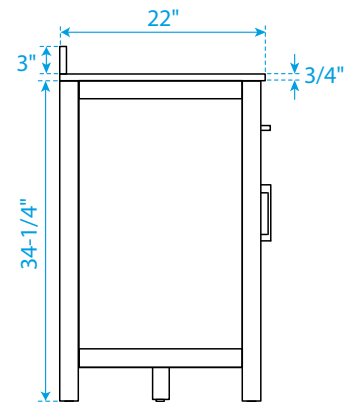

WYNDHAM COLLECTION

TOP VIEW OF VANITY CABINET

*Note: Due to high probability of breakage, the backsplash comes in two pieces, cut from the same piece. All measurements are $\pm 1/4"$.

WC-2424-84-DBL