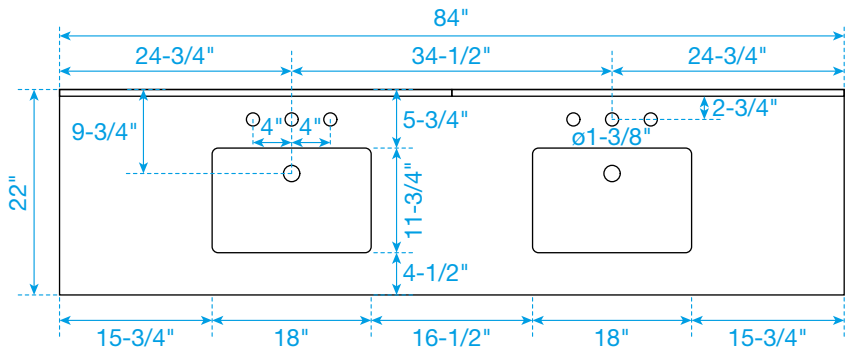

# WYNDHAM COLLECTION

TOP VIEW OF VANITY CABINET

\*Note: Due to high probability of breakage, the backsplash comes in two pieces, cut from the same piece. All measurements are  $\pm 1/4"$ .

WC-2424-84-DBL  
Quartz