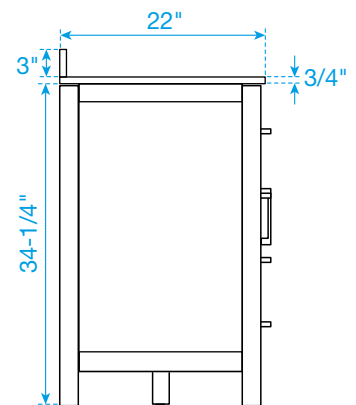

# WYNDHAM COLLECTION

TOP VIEW OF VANITY CABINET

\*Note: Due to high probability of breakage, the backsplash comes in two pieces, cut from the same piece. All measurements are  $\pm 1/4"$ .

WC-2424-84-DBL  
Quartz