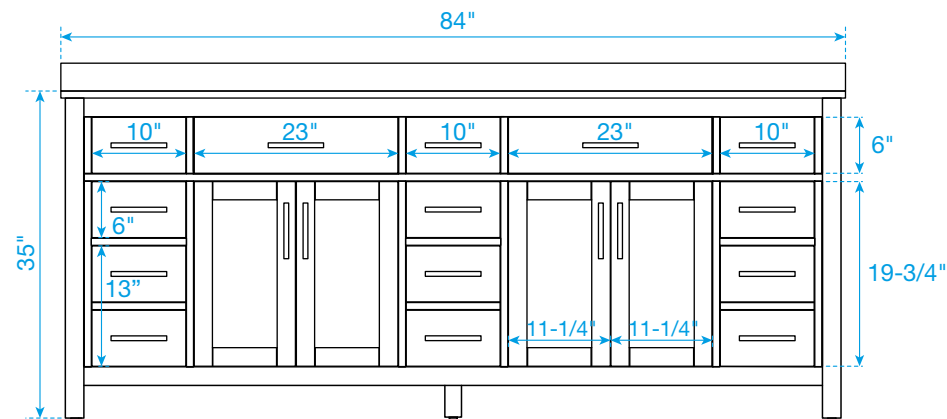

# WYNDHAM COLLECTION

TOP VIEW OF VANITY CABINET

\*Note: Due to high probability of breakage, the backsplash comes in two pieces, cut from the same piece. All measurements are  $\pm 1/4"$ .

WC-2424-84-DBL  
Quartz