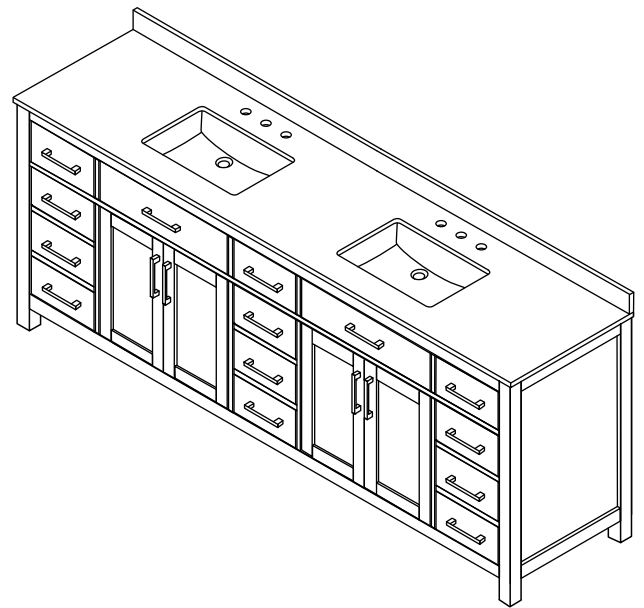

# WYNDHAM COLLECTION

TOP VIEW OF VANITY CABINET

\*Note: Due to high probability of breakage, the backsplash comes in two pieces, cut from the same piece. All measurements are  $\pm 1/4"$ .

WC-2424-84-DBL  
Quartz