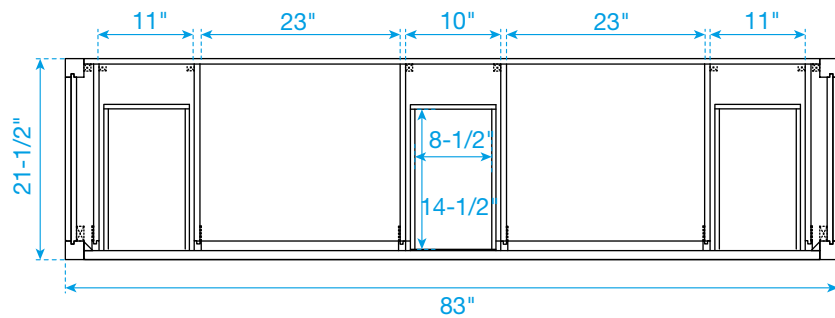

# WYNDHAM COLLECTION

TOP VIEW OF VANITY CABINET

\*Note: Due to high probability of breakage, the backsplash comes in two pieces, cut from the same piece. All measurements are  $\pm 1/4"$ .

WC-2424-84-DBL  
Quartz