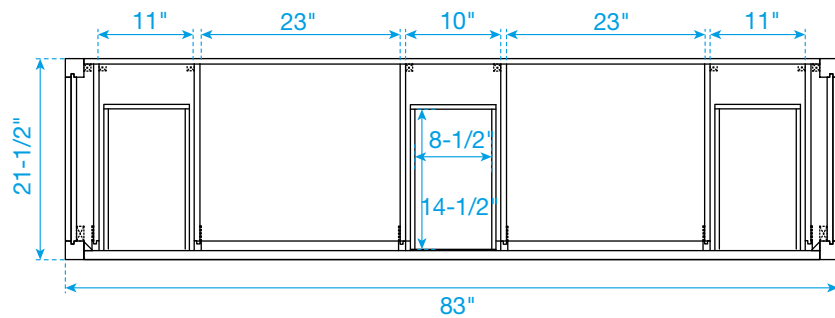

WYNDHAM COLLECTION

TOP VIEW OF VANITY CABINET

*Note: Due to high probability of breakage, the backsplash comes in two pieces, cut from the same piece. All measurements are $\pm 1/4"$.

WC-2424-84-DBL
Quartz