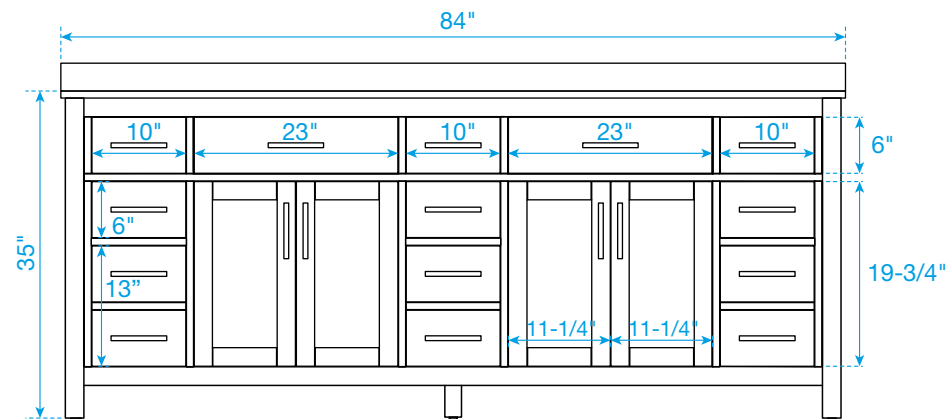

WYNDHAM COLLECTION

TOP VIEW OF VANITY CABINET

*Note: Due to high probability of breakage, the backsplash comes in two pieces, cut from the same piece. All measurements are $\pm 1/4"$.

WC-2424-84-DBL
Quartz