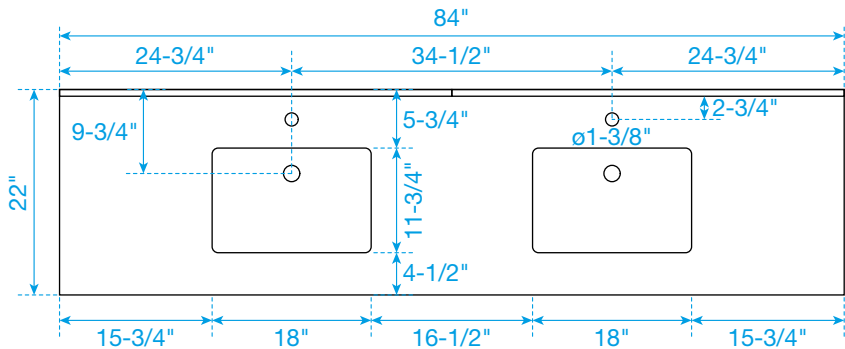

WYNDHAM COLLECTION

TOP VIEW OF VANITY CABINET

*Note: Due to high probability of breakage, the backsplash comes in two pieces, cut from the same piece. All measurements are $\pm 1/4"$.

WC-2424-84-DBL
Quartz