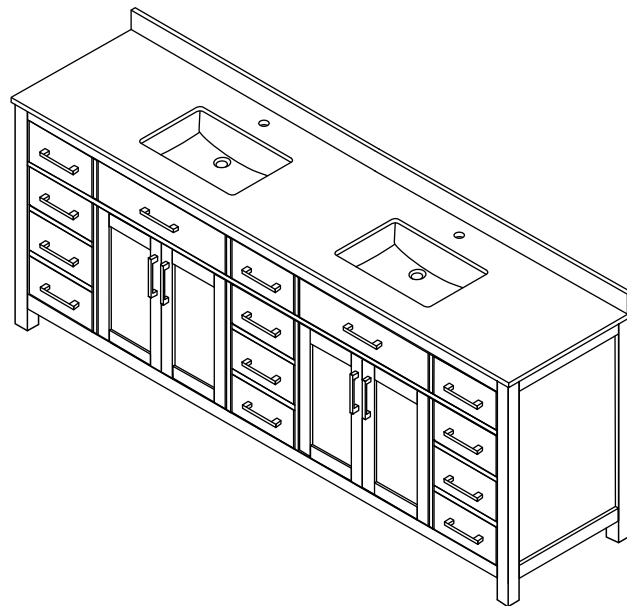

WYNDHAM COLLECTION

TOP VIEW OF VANITY CABINET

*Note: Due to high probability of breakage, the backsplash comes in two pieces, cut from the same piece. All measurements are $\pm 1/4"$.

WC-2424-84-DBL
Quartz