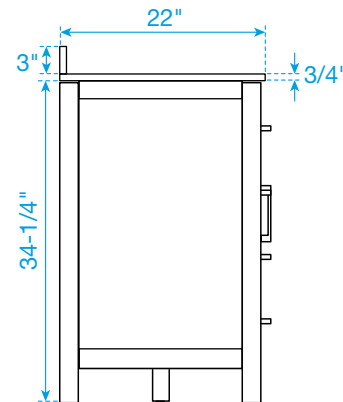

WYNDHAM COLLECTION

TOP VIEW OF VANITY CABINET

*Note: Due to high probability of breakage, the backsplash comes in two pieces, cut from the same piece. All measurements are $\pm 1/4"$.

WC-2424-84-DBL
Quartz