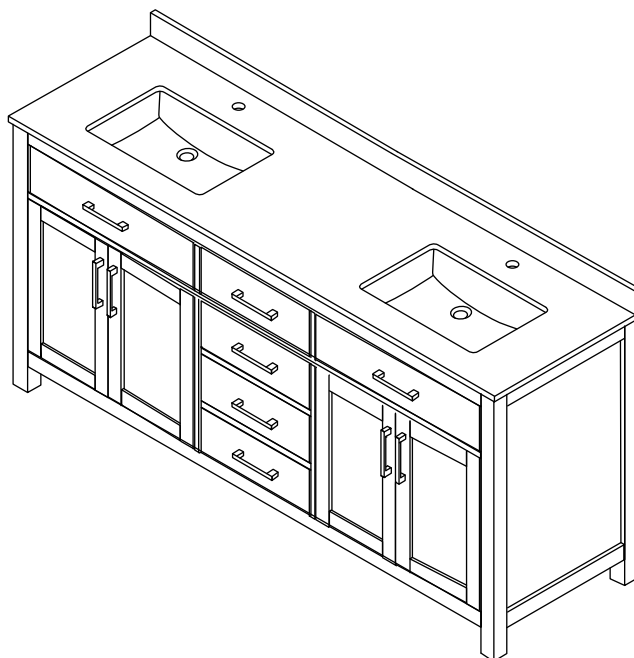

WYNDHAM COLLECTION

TOP VIEW OF VANITY CABINET

*Note: Due to high probability of breakage, the backsplash comes in two pieces, cut from the same piece. All measurements are $\pm 1/4"$.

WC-2424-72-DBL
Quartz