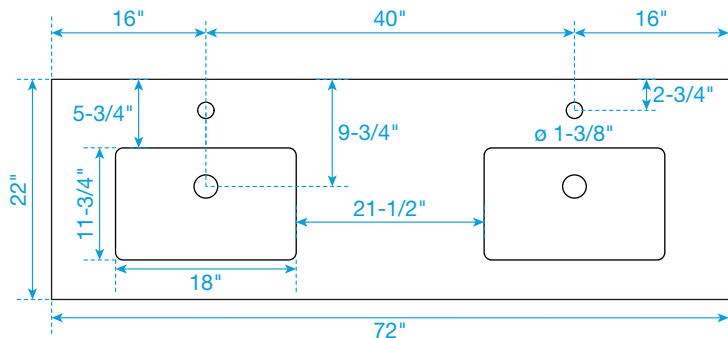

WYNDHAM COLLECTION

TOP VIEW OF VANITY CABINET

*Note: Due to high probability of breakage, the backsplash comes in two pieces, cut from the same piece. All measurements are $\pm 1/4"$.

WC-2424-72-DBL
Quartz