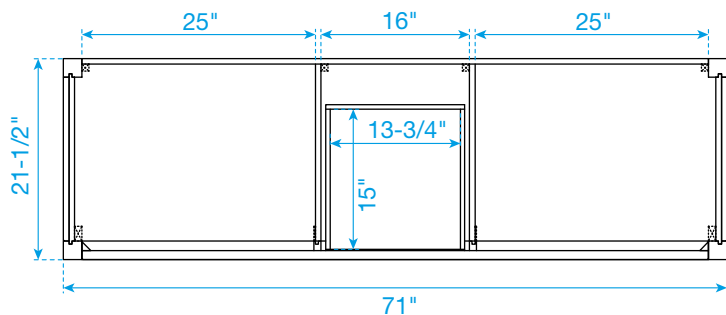

WYNDHAM COLLECTION

TOP VIEW OF VANITY CABINET

*Note: Due to high probability of breakage, the backsplash comes in two pieces, cut from the same piece. All measurements are $\pm 1/4"$.

WC-2424-72-DBL
Quartz