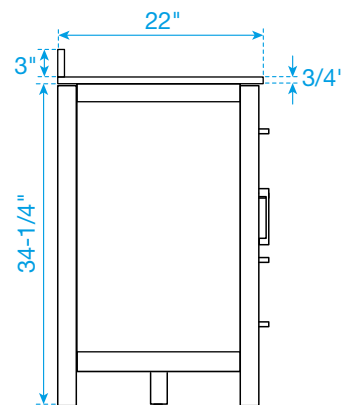

WYNDHAM COLLECTION

TOP VIEW OF VANITY CABINET

*Note: Due to high probability of breakage, the backsplash comes in two pieces, cut from the same piece. All measurements are $\pm 1/4"$.

WC-2424-72-DBL
Quartz