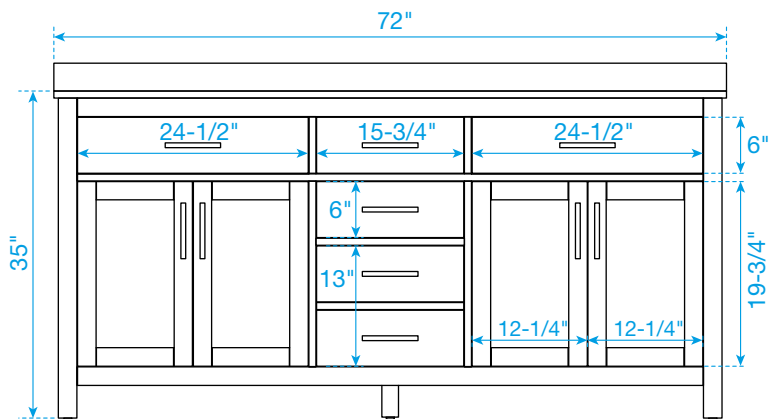

WYNDHAM COLLECTION

TOP VIEW OF VANITY CABINET

*Note: Due to high probability of breakage, the backsplash comes in two pieces, cut from the same piece. All measurements are $\pm 1/4"$.

WC-2424-72-DBL
Quartz