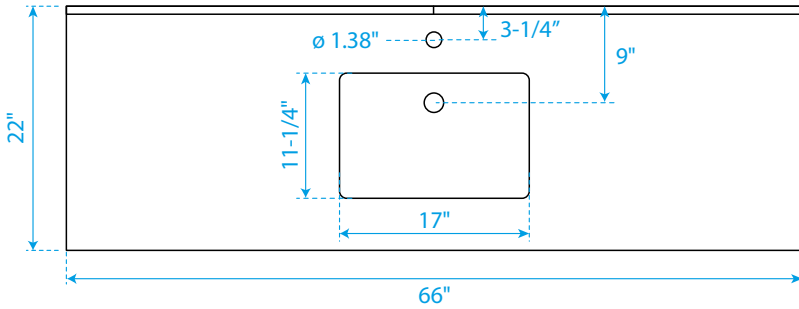

WYNDHAM COLLECTION

*Note: Due to high probability of breakage, the backsplash comes in two pieces, cut from the same piece. All measurements are $\pm 1/4$ ".

WC-2424-66-SGL