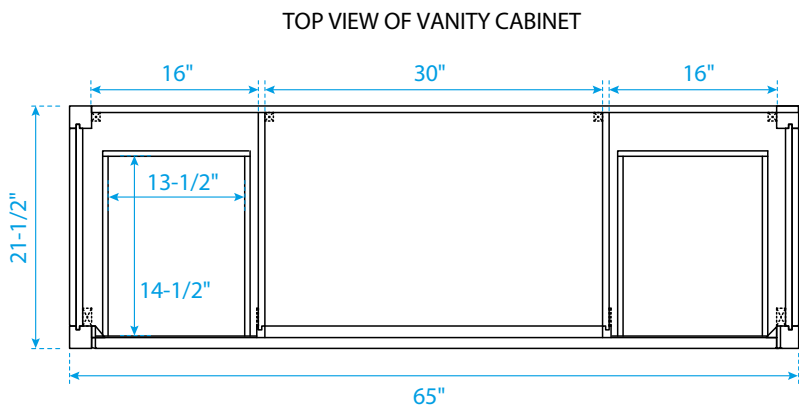

WYNDHAM COLLECTION

*Note: Due to high probability of breakage, the backsplash comes in two pieces, cut from the same piece. All measurements are $\pm 1/4$ ".

WC-2424-66-SGL