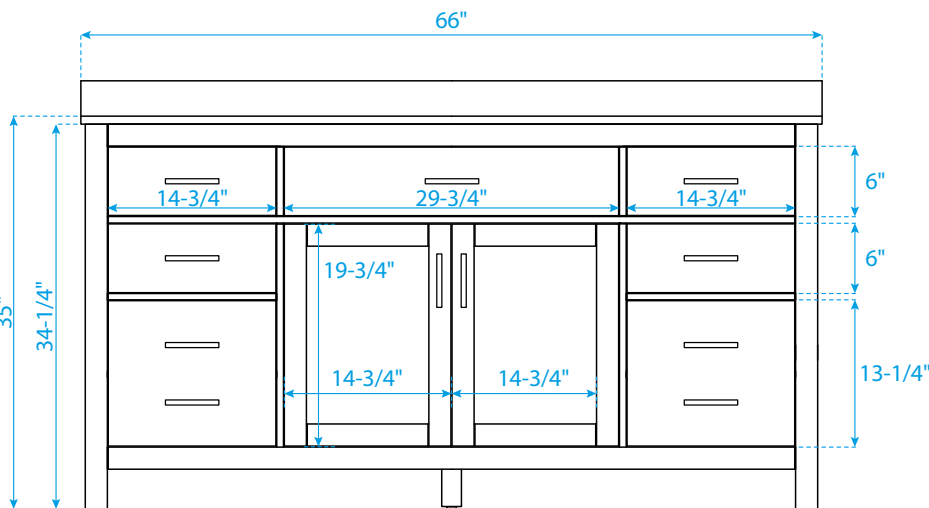

WYNDHAM COLLECTION

*Note: Due to high probability of breakage, the backsplash comes in two pieces, cut from the same piece. All measurements are $\pm 1/4$ ".

WC-2424-66-SGL