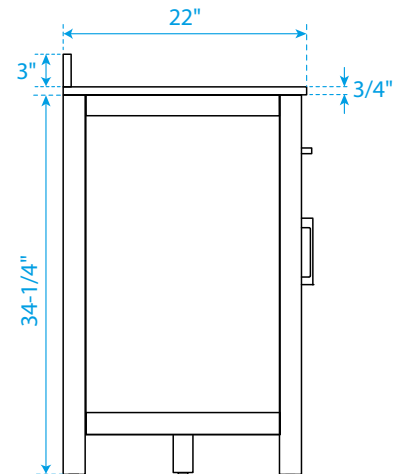

WYNDHAM COLLECTION

*Note: Due to high probability of breakage, the backsplash comes in two pieces, cut from the same piece. All measurements are $\pm 1/4$ ".

WC-2424-66-SGL