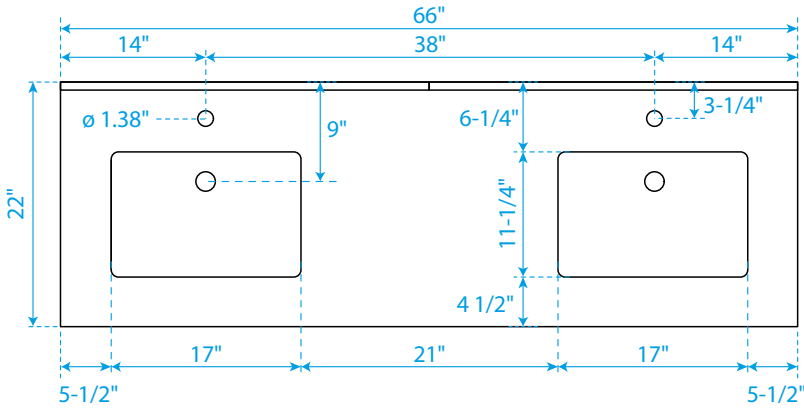

WYNDHAM COLLECTION

TOP VIEW OF VANITY CABINET

*Note: Due to high probability of breakage, the backsplash comes in two pieces, cut from the same piece. All measurements are $\pm 1/4$ ".

WC-2424-66-DBL