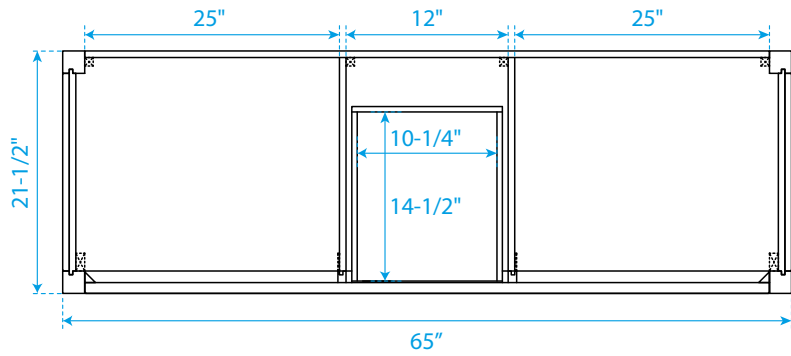

WYNDHAM COLLECTION

TOP VIEW OF VANITY CABINET

*Note: Due to high probability of breakage, the backsplash comes in two pieces, cut from the same piece. All measurements are $\pm 1/4$ ".

WC-2424-66-DBL