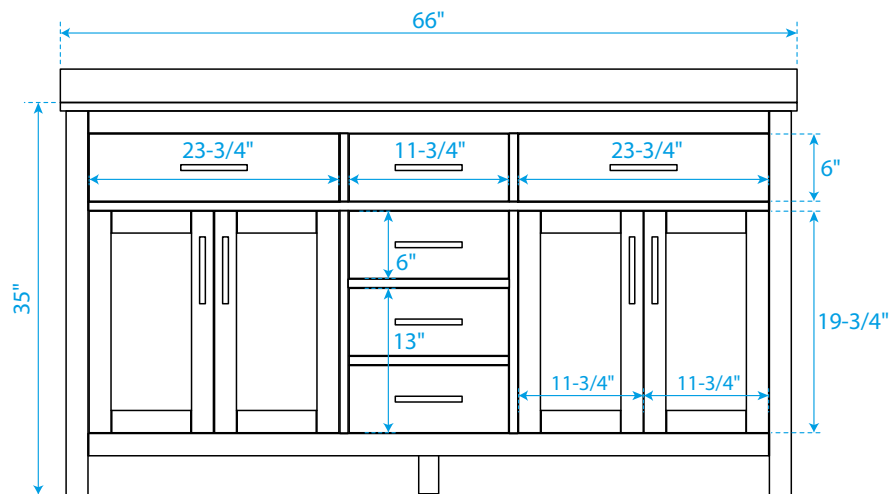

WYNDHAM COLLECTION

TOP VIEW OF VANITY CABINET

*Note: Due to high probability of breakage, the backsplash comes in two pieces, cut from the same piece. All measurements are $\pm 1/4$ ".

WC-2424-66-DBL