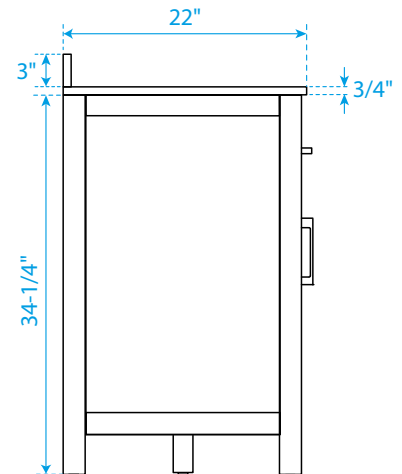

WYNDHAM COLLECTION

TOP VIEW OF VANITY CABINET

*Note: Due to high probability of breakage, the backsplash comes in two pieces, cut from the same piece. All measurements are $\pm 1/4$ ".

WC-2424-66-DBL