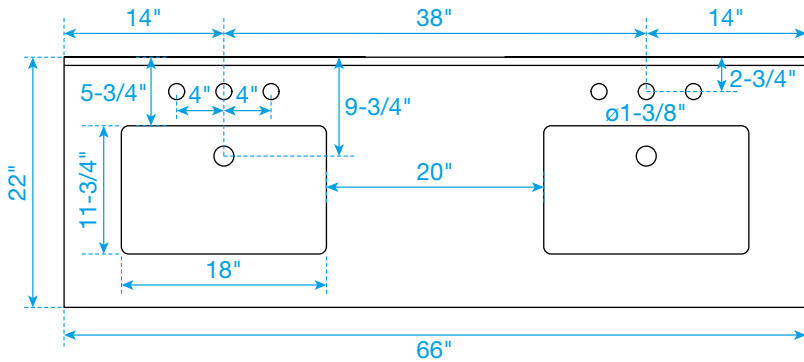

WYNDHAM COLLECTION

TOP VIEW OF VANITY CABINET

*Note: Due to high probability of breakage, the backsplash comes in two pieces, cut from the same piece. All measurements are $\pm 1/4"$.

WC-2424-66-DBL
Quartz