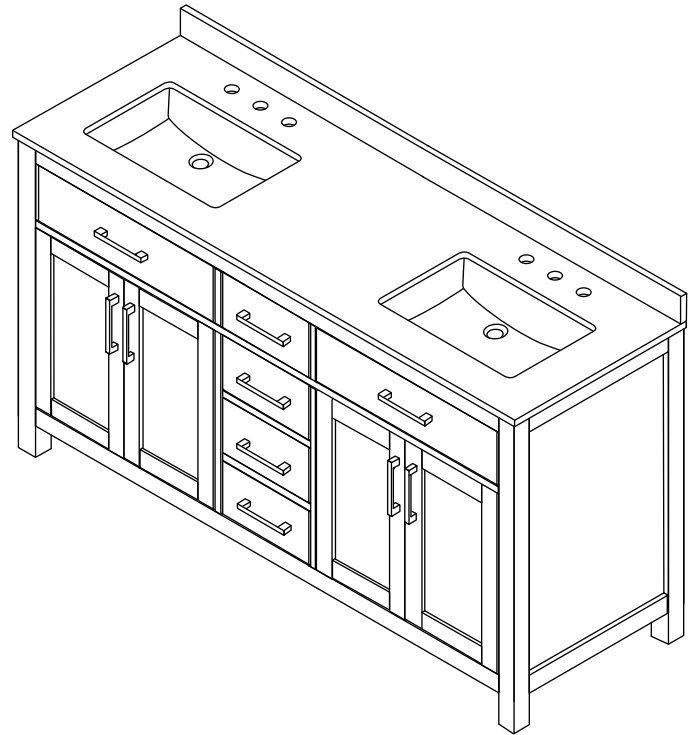

WYNDHAM COLLECTION

TOP VIEW OF VANITY CABINET

*Note: Due to high probability of breakage, the backsplash comes in two pieces, cut from the same piece. All measurements are $\pm 1/4"$.

WC-2424-66-DBL
Quartz