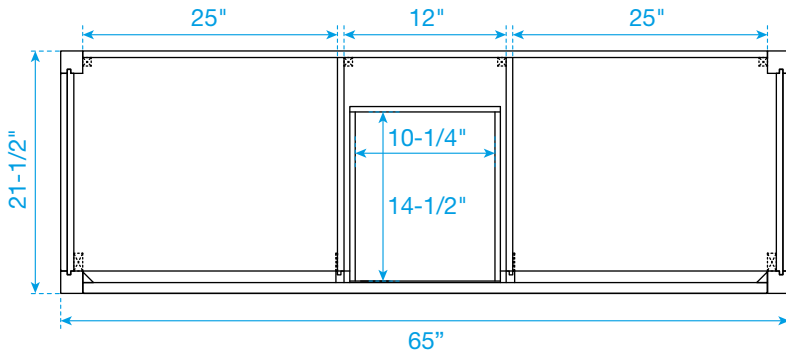

WYNDHAM COLLECTION

TOP VIEW OF VANITY CABINET

*Note: Due to high probability of breakage, the backsplash comes in two pieces, cut from the same piece. All measurements are $\pm 1/4"$.

WC-2424-66-DBL
Quartz