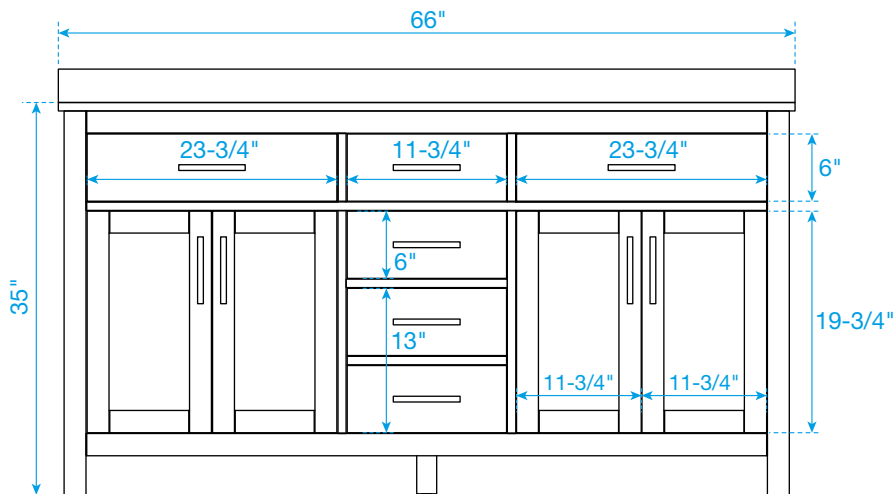

WYNDHAM COLLECTION

TOP VIEW OF VANITY CABINET

*Note: Due to high probability of breakage, the backsplash comes in two pieces, cut from the same piece. All measurements are $\pm 1/4"$.

WC-2424-66-DBL
Quartz