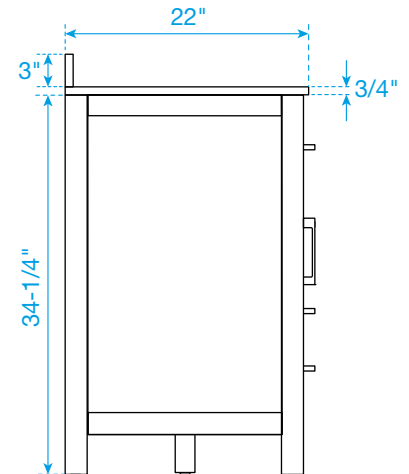

WYNDHAM COLLECTION

TOP VIEW OF VANITY CABINET

*Note: Due to high probability of breakage, the backsplash comes in two pieces, cut from the same piece. All measurements are $\pm 1/4"$.

WC-2424-66-DBL
Quartz