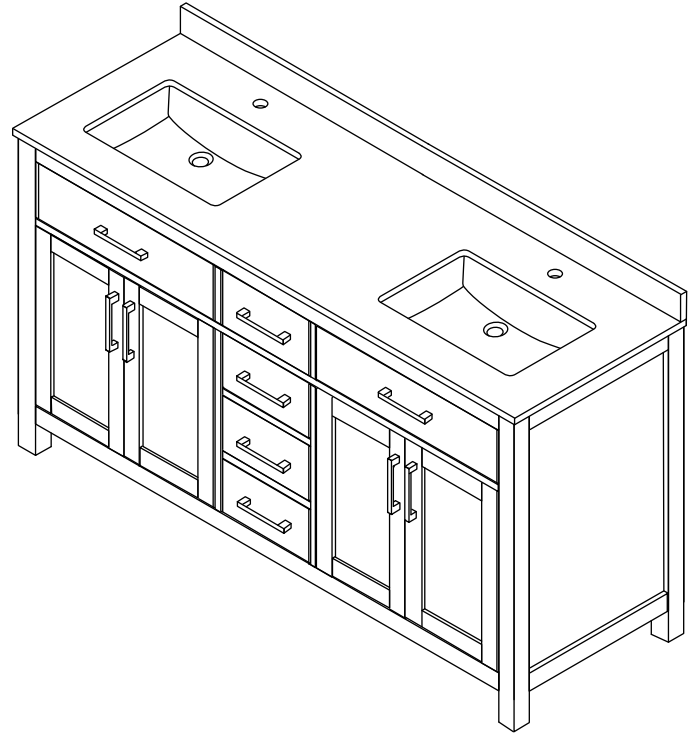

WYNDHAM COLLECTION

TOP VIEW OF VANITY CABINET

*Note: Due to high probability of breakage, the backsplash comes in two pieces, cut from the same piece. All measurements are $\pm 1/4"$.

WC-2424-66-DBL
Quartz