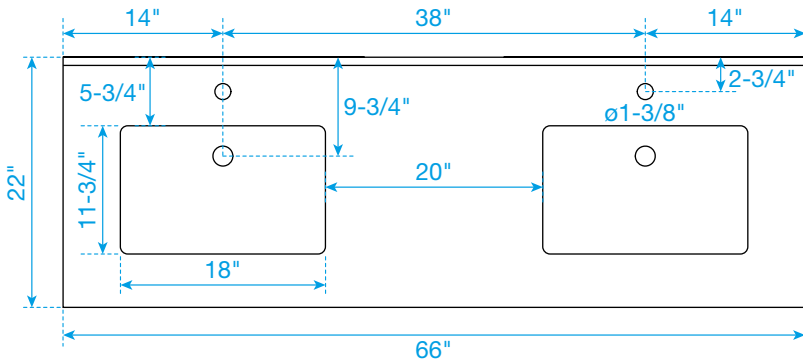

WYNDHAM COLLECTION

TOP VIEW OF VANITY CABINET

*Note: Due to high probability of breakage, the backsplash comes in two pieces, cut from the same piece. All measurements are $\pm 1/4"$.

WC-2424-66-DBL
Quartz