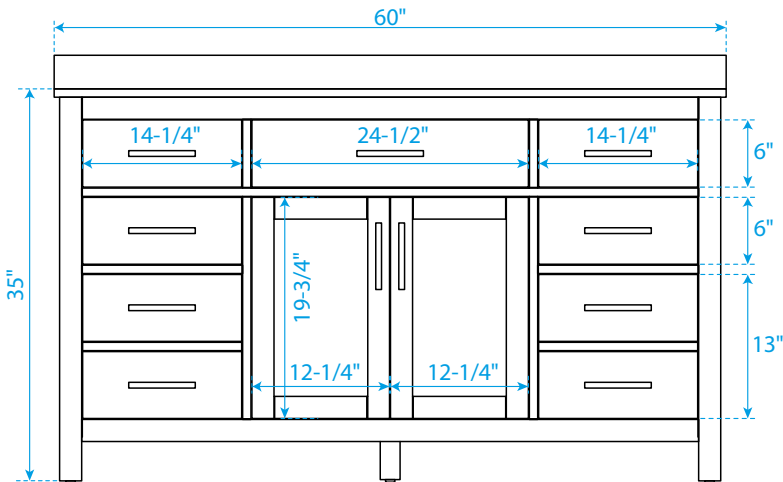

# WYNDHAM COLLECTION

TOP VIEW OF VANITY CABINET

\*Note: Due to high probability of breakage, the backsplash comes in two pieces, cut from the same piece. All measurements are  $\pm 1/4$ ".

## WC-2424-60-SGL