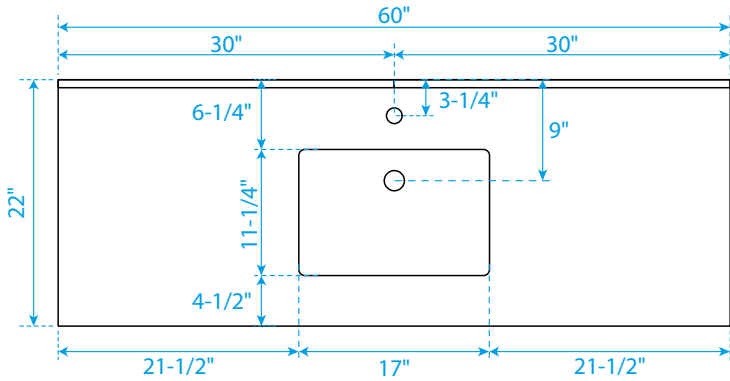

# WYNDHAM COLLECTION

TOP VIEW OF VANITY CABINET

\*Note: Due to high probability of breakage, the backsplash comes in two pieces, cut from the same piece. All measurements are  $\pm 1/4$ ".

## WC-2424-60-SGL