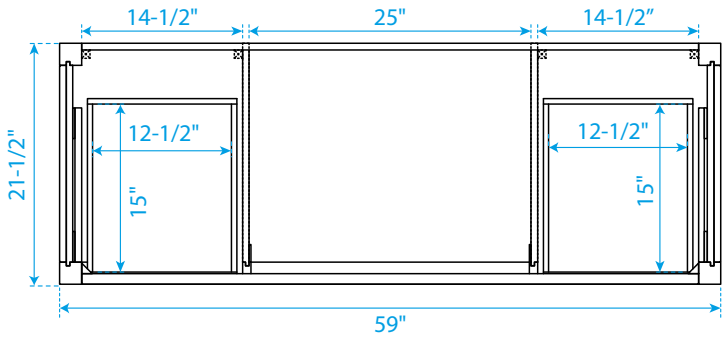

# WYNDHAM COLLECTION

TOP VIEW OF VANITY CABINET

\*Note: Due to high probability of breakage, the backsplash comes in two pieces, cut from the same piece. All measurements are  $\pm 1/4$ ".