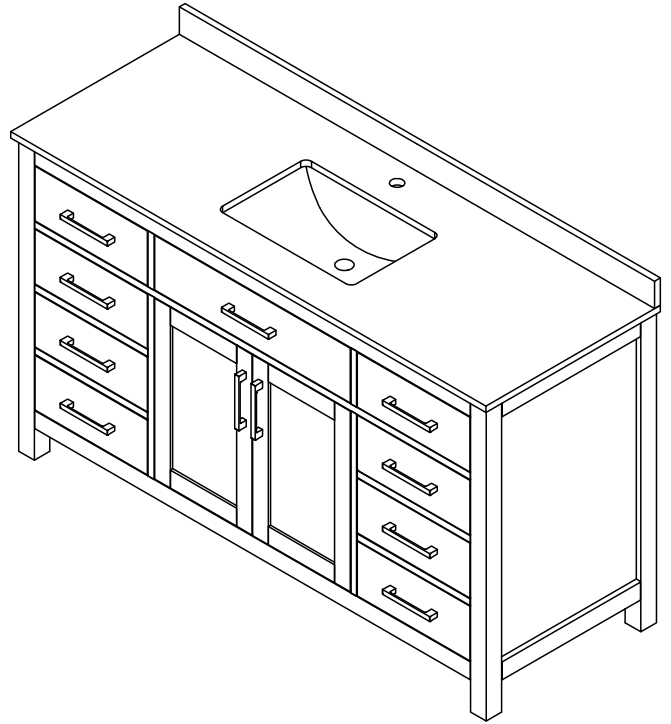

# WYNDHAM COLLECTION

TOP VIEW OF VANITY CABINET

\*Note: Due to high probability of breakage, the backsplash comes in two pieces, cut from the same piece. All measurements are  $\pm 1/4$ ".

## WC-2424-60-SGL