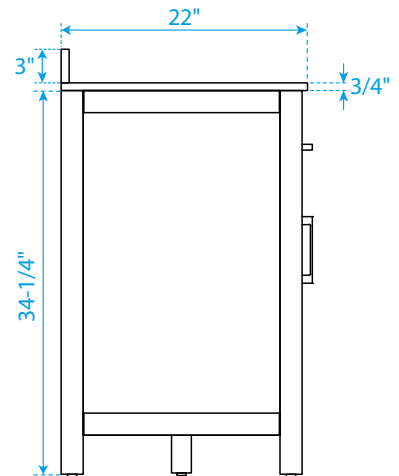

# WYNDHAM COLLECTION

TOP VIEW OF VANITY CABINET

\*Note: Due to high probability of breakage, the backsplash comes in two pieces, cut from the same piece. All measurements are  $\pm 1/4$ ".

## WC-2424-60-SGL