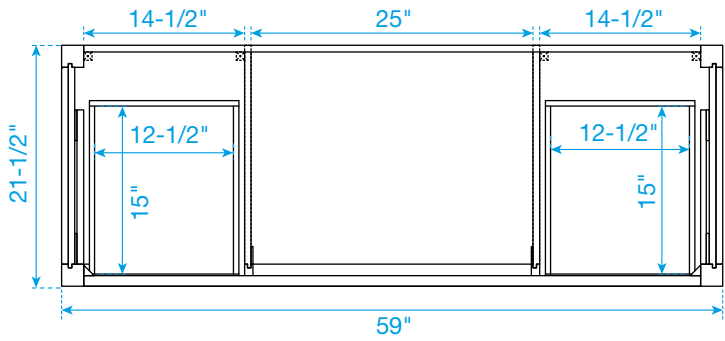

WYNDHAM COLLECTION

TOP VIEW OF VANITY CABINET

*Note: Due to high probability of breakage, the backsplash comes in two pieces, cut from the same piece. All measurements are $\pm 1/4"$.

WC-2424-60-SGL
Quartz