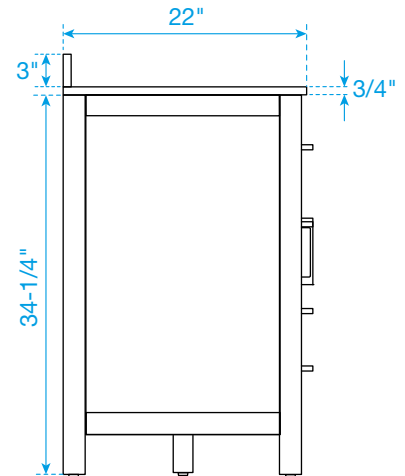

WYNDHAM COLLECTION

TOP VIEW OF VANITY CABINET

*Note: Due to high probability of breakage, the backsplash comes in two pieces, cut from the same piece. All measurements are $\pm 1/4"$.

WC-2424-60-SGL
Quartz