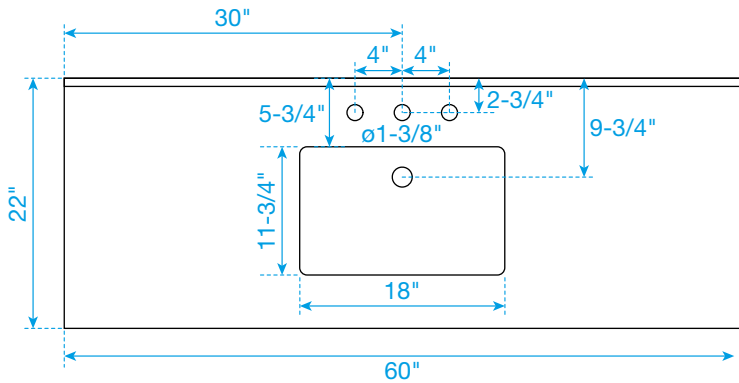

WYNDHAM COLLECTION

TOP VIEW OF VANITY CABINET

*Note: Due to high probability of breakage, the backsplash comes in two pieces, cut from the same piece. All measurements are $\pm 1/4"$.

WC-2424-60-SGL
Quartz