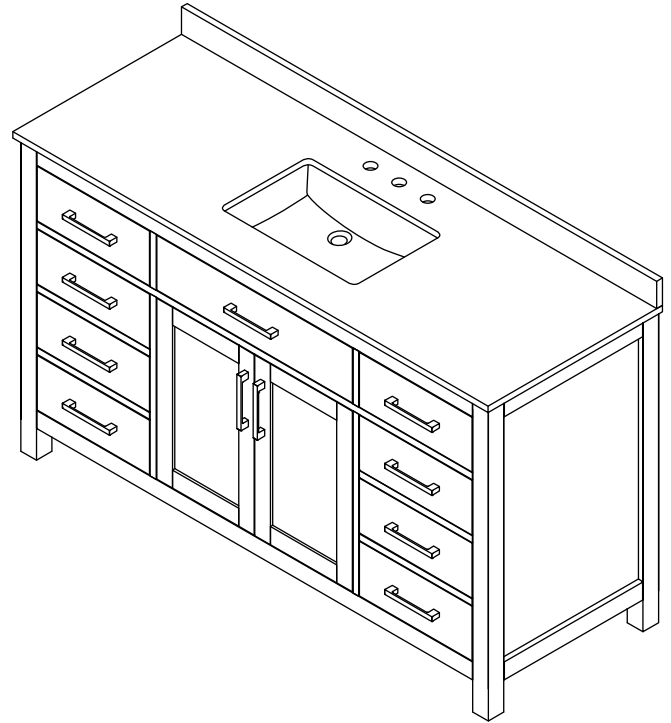

WYNDHAM COLLECTION

TOP VIEW OF VANITY CABINET

*Note: Due to high probability of breakage, the backsplash comes in two pieces, cut from the same piece. All measurements are $\pm 1/4"$.

WC-2424-60-SGL
Quartz