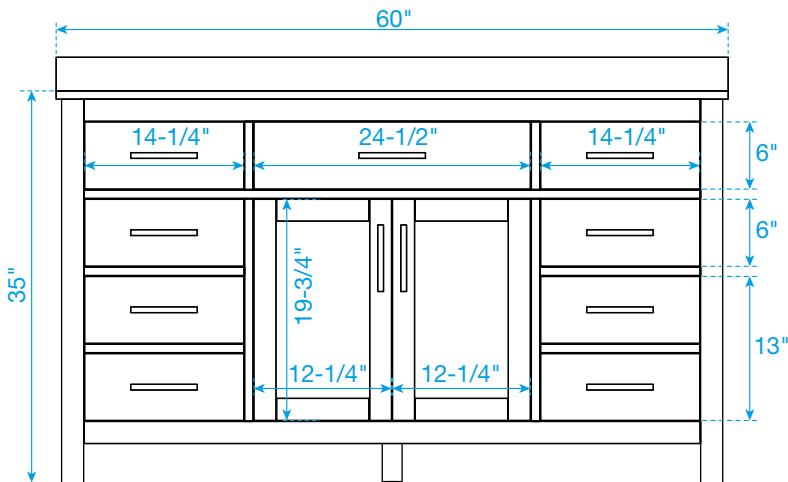

WYNDHAM COLLECTION

TOP VIEW OF VANITY CABINET

*Note: Due to high probability of breakage, the backsplash comes in two pieces, cut from the same piece. All measurements are $\pm 1/4"$.

WC-2424-60-SGL
Quartz