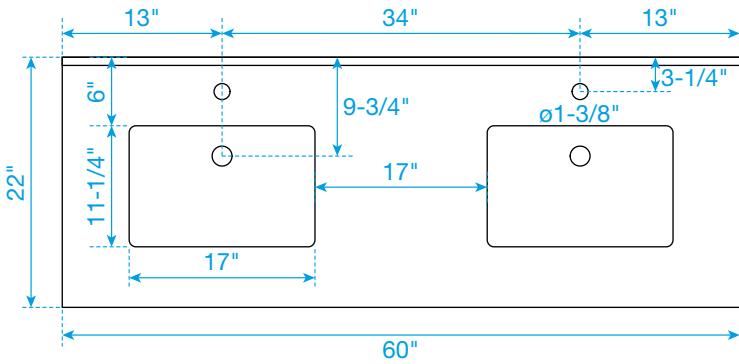

WYNDHAM COLLECTION

TOP VIEW OF VANITY CABINET

*Note: Due to high probability of breakage, the backsplash comes in two pieces, cut from the same piece. All measurements are $\pm 1/4"$.

WC-2424-60-DBL
Quartz