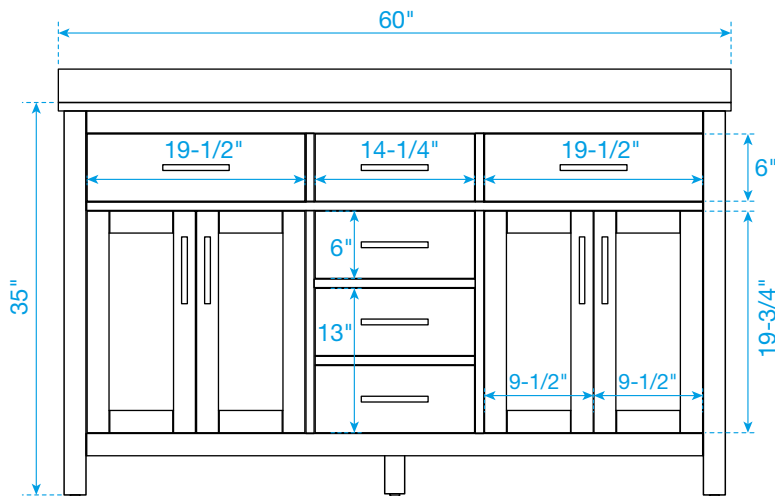

WYNDHAM COLLECTION

TOP VIEW OF VANITY CABINET

*Note: Due to high probability of breakage, the backsplash comes in two pieces, cut from the same piece. All measurements are $\pm 1/4"$.

WC-2424-60-DBL
Quartz