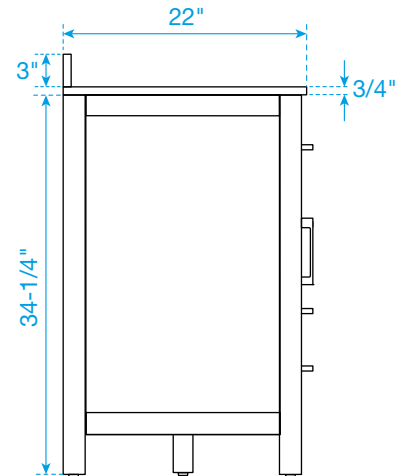

WYNDHAM COLLECTION

TOP VIEW OF VANITY CABINET

*Note: Due to high probability of breakage, the backsplash comes in two pieces, cut from the same piece. All measurements are $\pm 1/4"$.

WC-2424-60-DBL
Quartz