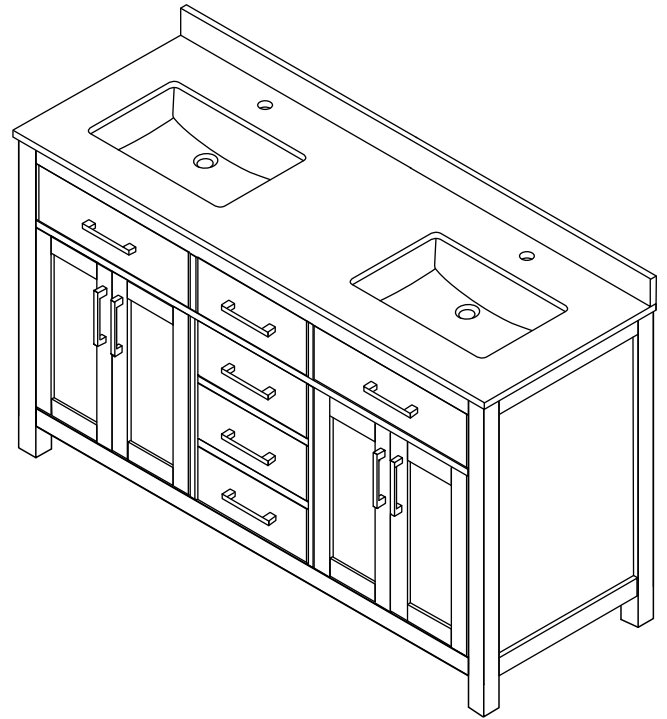

WYNDHAM COLLECTION

TOP VIEW OF VANITY CABINET

*Note: Due to high probability of breakage, the backsplash comes in two pieces, cut from the same piece. All measurements are $\pm 1/4"$.

WC-2424-60-DBL
Quartz