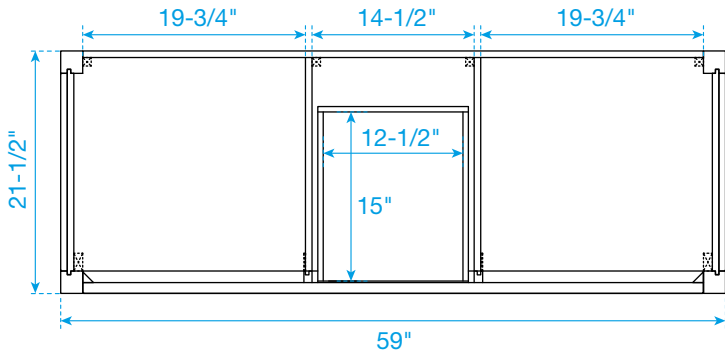

WYNDHAM COLLECTION

TOP VIEW OF VANITY CABINET

*Note: Due to high probability of breakage, the backsplash comes in two pieces, cut from the same piece. All measurements are $\pm 1/4"$.

WC-2424-60-DBL
Quartz