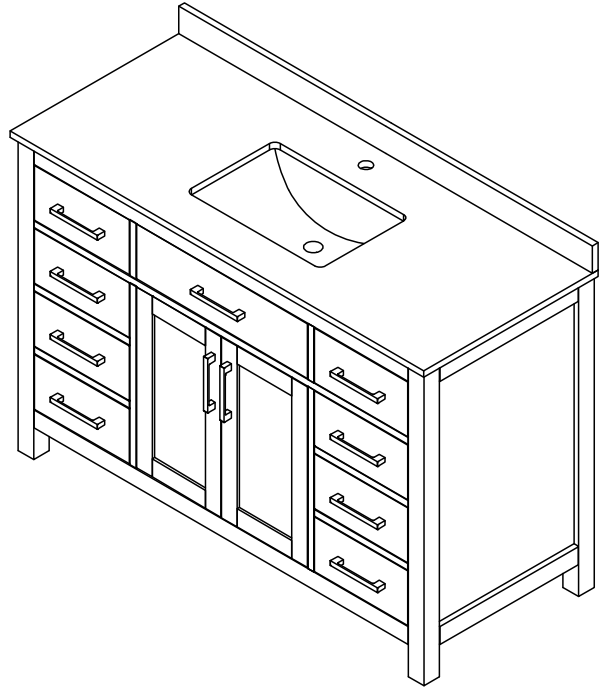

WYNDHAM COLLECTION

TOP VIEW OF VANITY CABINET

*Note: Due to high probability of breakage, the backsplash comes in two pieces, cut from the same piece. All measurements are $\pm 1/4$ ".

WC-2424-54-SGL