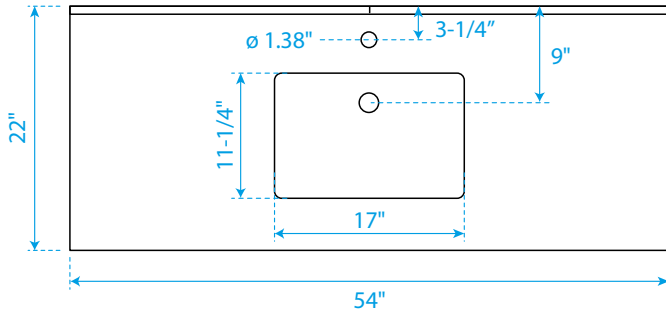

WYNDHAM COLLECTION

TOP VIEW OF VANITY CABINET

*Note: Due to high probability of breakage, the backsplash comes in two pieces, cut from the same piece. All measurements are $\pm 1/4$ ".

WC-2424-54-SGL