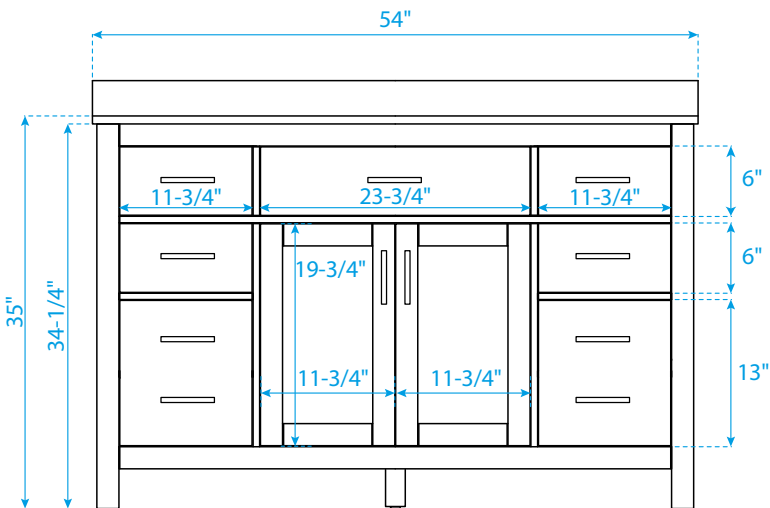

WYNDHAM COLLECTION

TOP VIEW OF VANITY CABINET

*Note: Due to high probability of breakage, the backsplash comes in two pieces, cut from the same piece. All measurements are $\pm 1/4$ ".

WC-2424-54-SGL