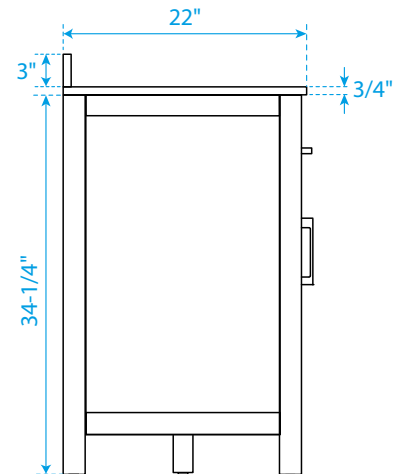

WYNDHAM COLLECTION

TOP VIEW OF VANITY CABINET

*Note: Due to high probability of breakage, the backsplash comes in two pieces, cut from the same piece. All measurements are $\pm 1/4$ ".

WC-2424-54-SGL