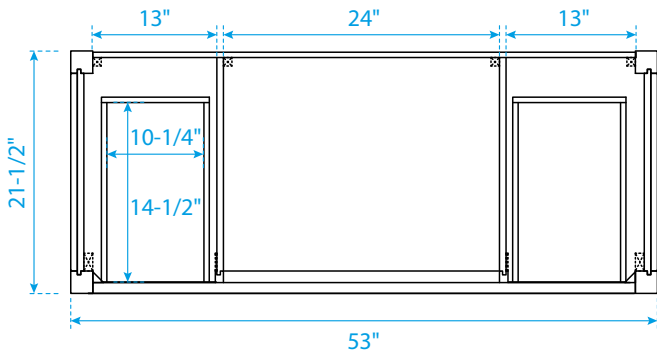

WYNDHAM COLLECTION

TOP VIEW OF VANITY CABINET

*Note: Due to high probability of breakage, the backsplash comes in two pieces, cut from the same piece. All measurements are $\pm 1/4$ ".

WC-2424-54-SGL