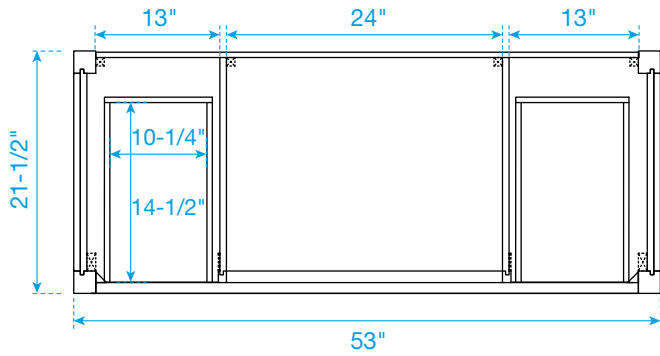

WYNDHAM COLLECTION

TOP VIEW OF VANITY CABINET

*Note: Due to high probability of breakage, the backsplash comes in two pieces, cut from the same piece. All measurements are $\pm 1/4"$.

WC-2424-54-SGL Quartz