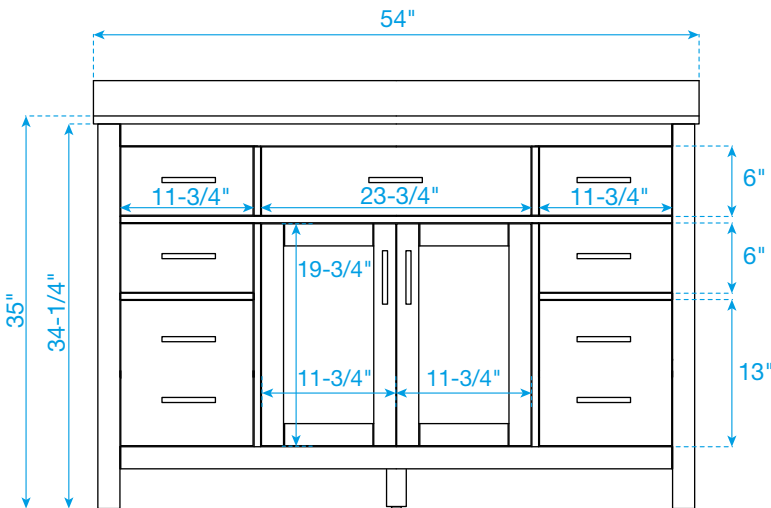

WYNDHAM COLLECTION

TOP VIEW OF VANITY CABINET

*Note: Due to high probability of breakage, the backsplash comes in two pieces, cut from the same piece. All measurements are $\pm 1/4"$.

WC-2424-54-SGL Quartz