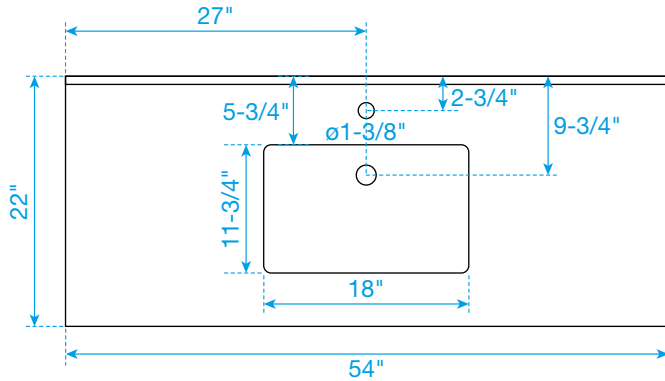

WYNDHAM COLLECTION

TOP VIEW OF VANITY CABINET

*Note: Due to high probability of breakage, the backsplash comes in two pieces, cut from the same piece. All measurements are $\pm 1/4"$.

WC-2424-54-SGL Quartz