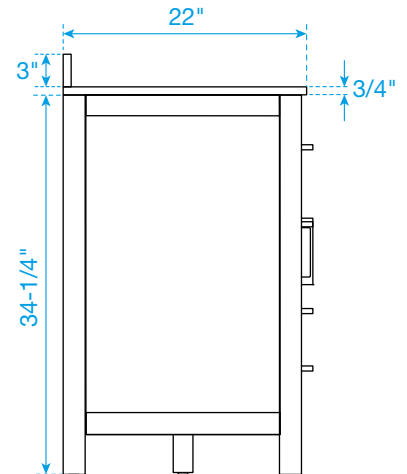

WYNDHAM COLLECTION

TOP VIEW OF VANITY CABINET

*Note: Due to high probability of breakage, the backsplash comes in two pieces, cut from the same piece. All measurements are $\pm 1/4"$.

WC-2424-54-SGL Quartz