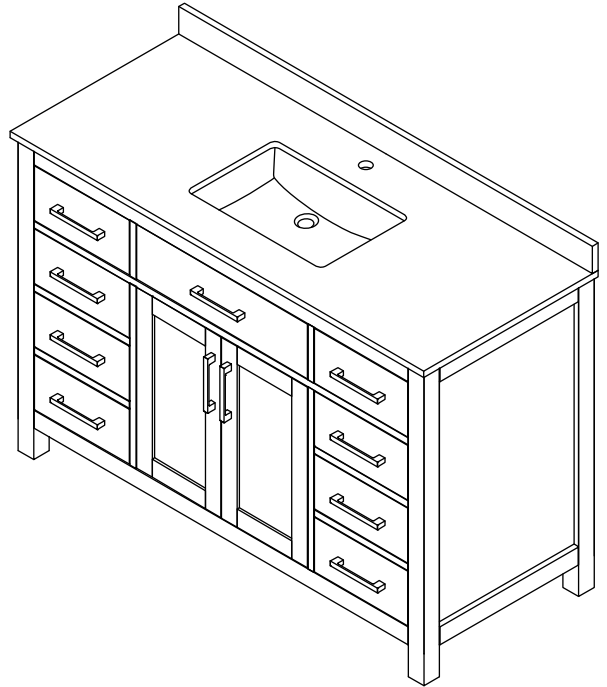

WYNDHAM COLLECTION

TOP VIEW OF VANITY CABINET

*Note: Due to high probability of breakage, the backsplash comes in two pieces, cut from the same piece. All measurements are $\pm 1/4"$.

WC-2424-54-SGL Quartz