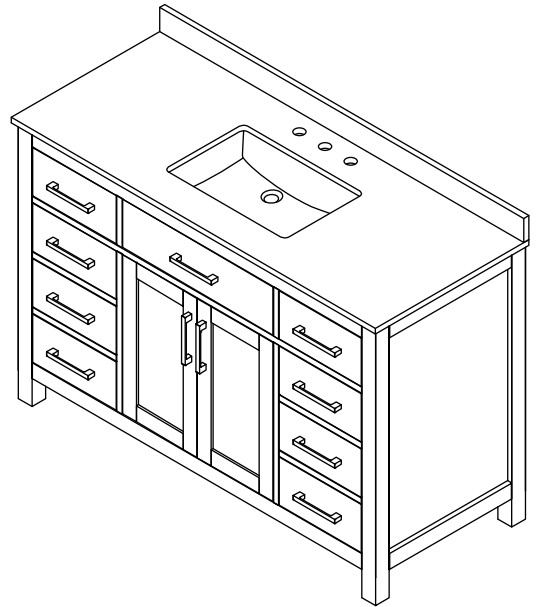

# WYNDHAM COLLECTION

TOP VIEW OF VANITY CABINET

\*Note: All measurements are ± 1/4".

WC-2424-48-SGL  
Quartz