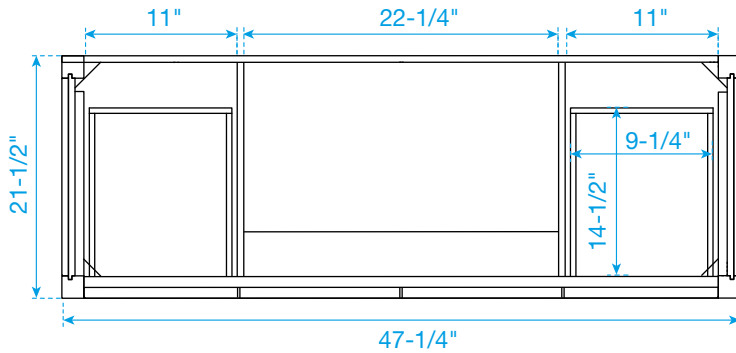

# WYNDHAM COLLECTION

TOP VIEW OF VANITY CABINET

\*Note: All measurements are ± 1/4".

WC-2424-48-SGL  
Quartz