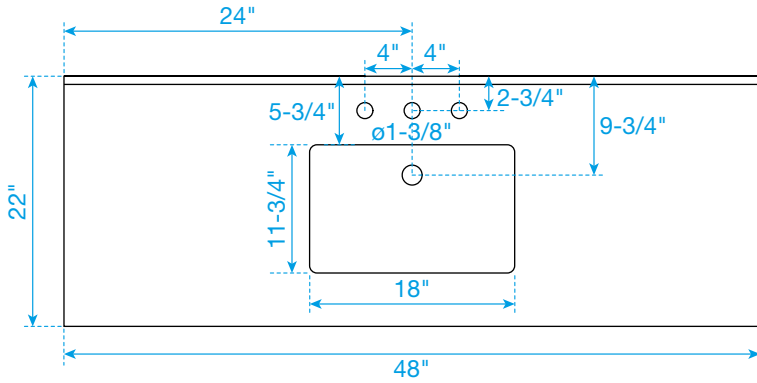

# WYNDHAM COLLECTION

TOP VIEW OF VANITY CABINET

\*Note: All measurements are ± 1/4".

WC-2424-48-SGL  
Quartz