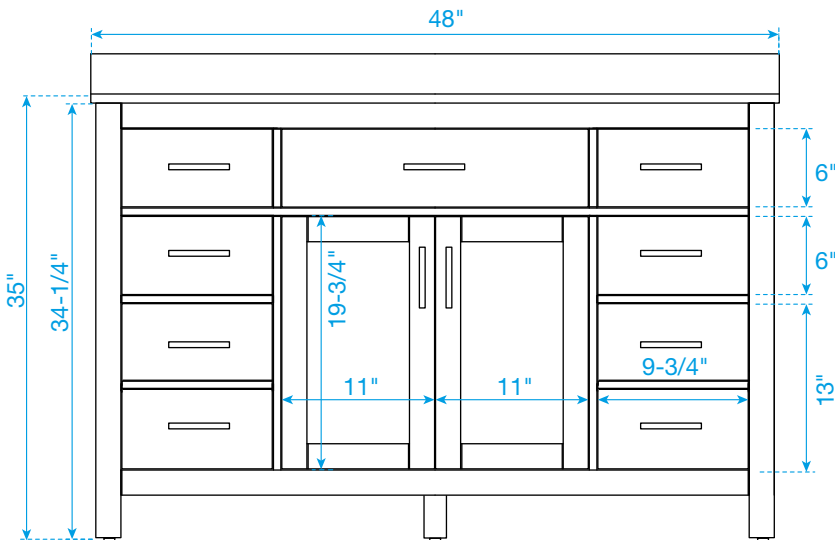

# WYNDHAM COLLECTION

TOP VIEW OF VANITY CABINET

\*Note: All measurements are ± 1/4".

WC-2424-48-SGL  
Quartz