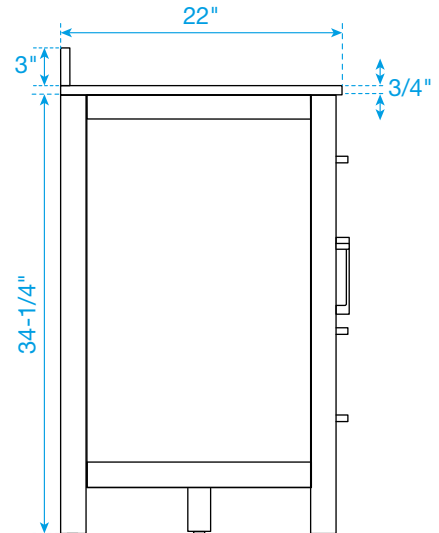

# WYNDHAM COLLECTION

TOP VIEW OF VANITY CABINET

\*Note: All measurements are ± 1/4".

WC-2424-48-SGL  
Quartz